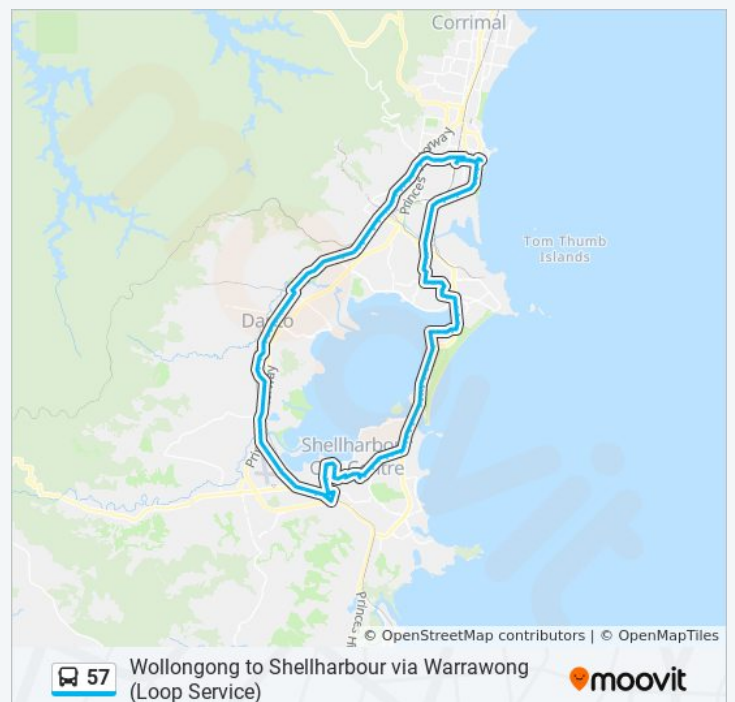

**57 bus Info**

**Direction:** Wollongong

**Stops:** 115

**Trip Duration:** 108 min

**Line Summary:**

King Ave at Hoskins Ave

King Ave after Kemblawarra Rd

King St Centre, King St