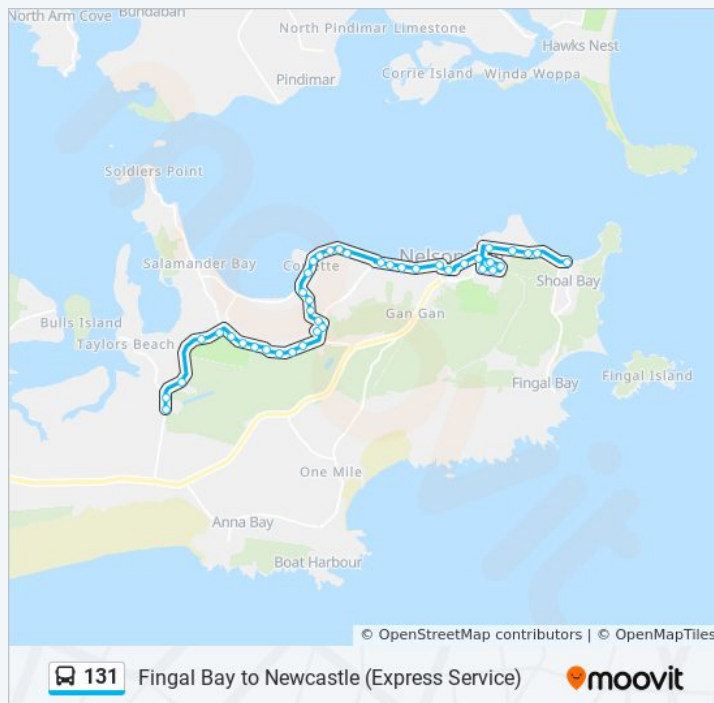

Direction: Hunter St

101 stops

[VIEW LINE SCHEDULE](#)

Fingal Bay Shops, Market St
Boulder Bay Rd before Bent St
Rocky Point Rd after Creswell Pl
Rocky Point Rd opp Coral St
Fingal Bay Sports Club, Rocky Point Rd
Rocky Point Rd after Surf Cl
Rocky Point Rd at Lentara St
Marine Dr before Darramba Rd
Marine Dr before Lentara St
Marine Dr
Tomaree Rd at Rigney St

Port Stephens Dr at Estate Dr

Port Stephens Dr before Diere Point Rd

131 bus Info

Direction: Talors Beach Roundabout

Stops: 41

Trip Duration: 27 min

Line Summary:

Port Stephens Dr at Trades Ct