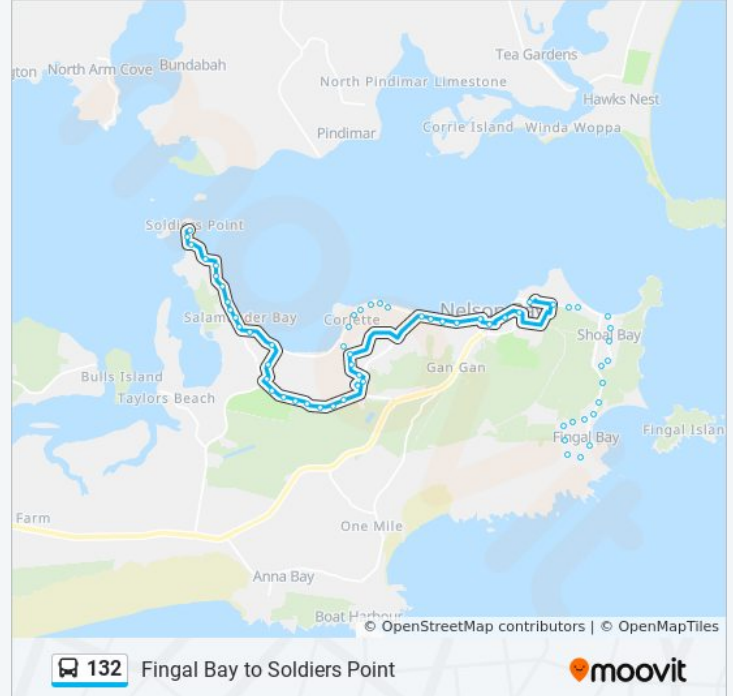

Rocky Point Rd after Surf Cl

Rocky Point Rd at Lentara St

Marine Dr before Darramba Rd

Marine Dr before Lentara St

Marine Dr

Tomaree Rd at Rigney St

Tomaree Rd opp Lloyd Lane

Tomaree Rd after Verona Rd

64 Salamander Way

Port Stephens Dr after Soldiers Point Rd

Port Stephens Dr at Muller St

Foreshore Dr before Wanda Ave

Foreshore Dr opp Randall Dr

Soldiers Point Rd opp Monkley Ave

Soldiers Point Rd after Diemars Rd

212 Soldiers Point Rd

Soldiers Point Rd before Fleet St

Soldiers Point Rd opp Seaview Cres

Big4 Soldiers Point Holiday Park, Soldiers Point Rd

Soldiers Point Rd after Redman Pl

Soldiers Point Rd before Ash St

Brown Ave after Cromarty Rd

Sunset Bvd before Resthaven Ave

Thou Walla Sunset Retreat, Ridgeway Ave

132 bus time schedules and route maps are available in an offline PDF at [moovitapp.com](https://www.moovitapp.com). Use the Moovit App to see live bus times, train schedule or subway schedule, and step-by-step directions for all public transit in Sydney.