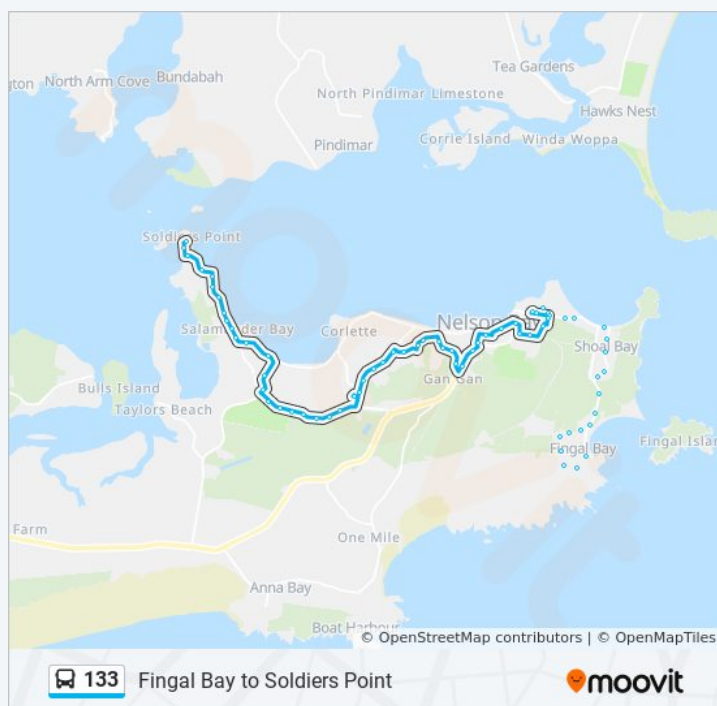

Nelson Bay Diggers, Shoal Bay Rd

Gowrie Ave after Shoal Bay Rd

Tomaree Community Hospital, Trevally St

Seabreeze Shops, Austral St

Austral St after Wentworth St

### 133 bus Time Schedule

Soldiers Point Route Timetable:

Sunday	07:36 - 20:27
Monday	07:55 - 18:57
Tuesday	07:55 - 18:57
Wednesday	07:55 - 18:57
Thursday	07:55 - 18:57
Friday	07:55 - 18:57
Saturday	07:36 - 20:27

### 133 bus Info

**Direction:** Soldiers Point

**Stops:** 67

**Trip Duration:** 15 min

**Line Summary:**

Fingal St before Dowling St

Magnus St before Donald St

Donald St at Stockton St