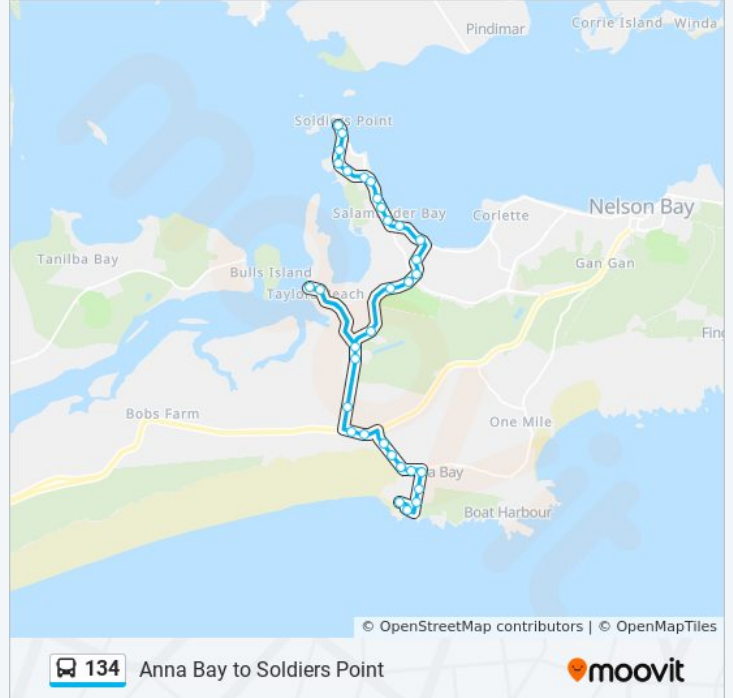

**Direction:** Birubi Point via Taylors Beach

**Stops:** 33

**Trip Duration:** 23 min

**Line Summary:**

Port Stephens Dr at Trades Ct

Taylor Rd at Albert St

27 Taylor Rd

Port Stephens Dr after Innovation Cl

Port Stephens Dr before Sky Cl

Port Stephens Dr opp Sahara Trails

Nelson Bay Rd after Port Stephens Dr

David Grahams Golf Complex, Nelson Bay Rd

31 Gan Gan Rd

67 Gan Gan Rd

Gan Gan Rd opp James Paterson St

Gan Gan Rd before Campbell Ave

Morna Point Rd after Gan Gan Rd

Morna Point Rd opp Davidson St

Morna Point Rd before Fishermans Bay Rd

Ocean Ave before Pacific Ave

Fitzroy St after Pacific Ave

**Direction: Boat Harbour**

34 stops

[VIEW LINE SCHEDULE](#)