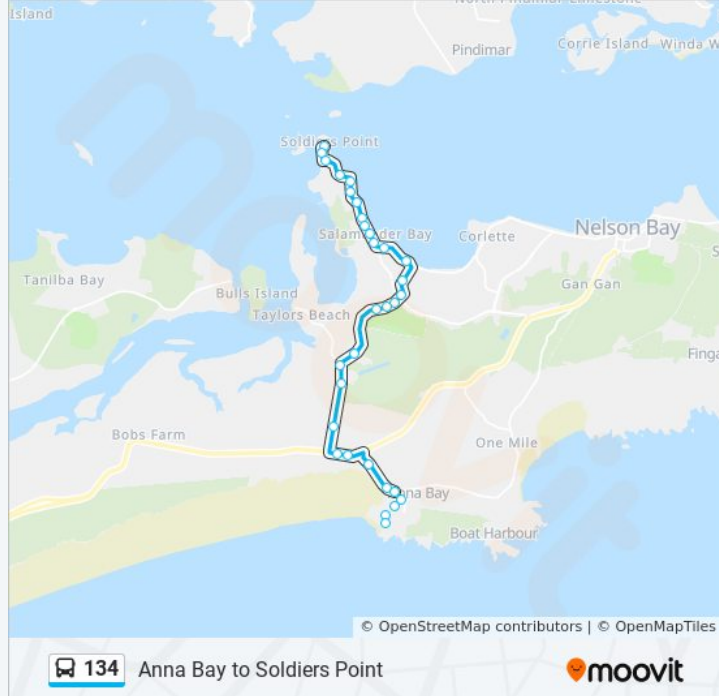

### 134 bus Info

**Direction:** Soldiers Point

**Stops:** 31

**Trip Duration:** 18 min

**Line Summary:**

Port Stephens Dr before Kanimbla Dr

Port Stephens Dr after Kanimbla Dr

Port Stephens Dr after Soldiers Point Rd

Soldiers Point Rd opp Seaview Cres

Big4 Soldiers Point Holiday Park, Soldiers Point Rd

Soldiers Point Rd after Redman Pl

Soldiers Point Rd before Ash St

Brown Ave after Cromarty Rd

Sunset Bvd before Resthaven Ave

Thou Walla Sunset Retreat, Ridgeway Ave

**Direction: Soldiers Point via Taylors Beach**

45 stops

[VIEW LINE SCHEDULE](#)

Kingsley Dr at Noamunga St

Boat Harbour Tennis Courts, Blanch St

Blanch St before Castaway Cl