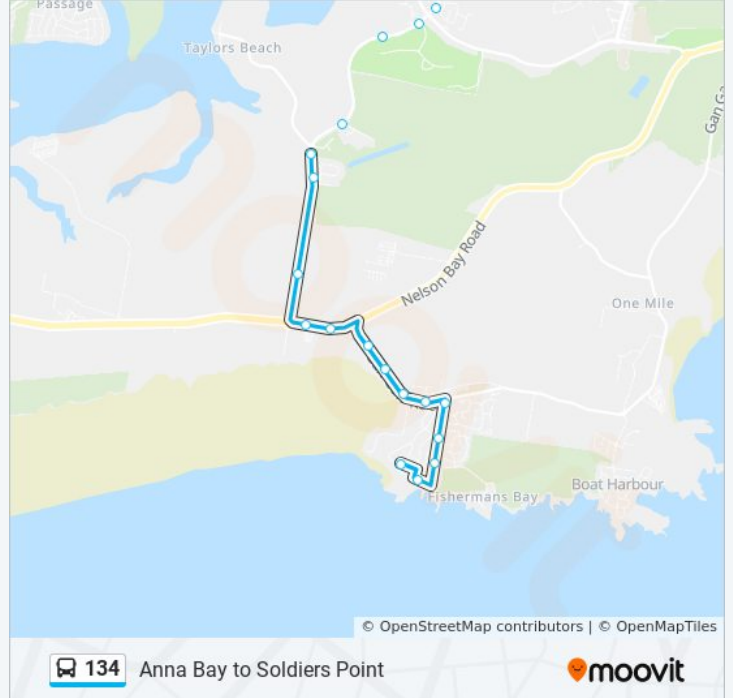

Port Stephens Dr after Yachtsman Cres

Port Stephens Dr at Estate Dr

Port Stephens Dr before Diere Point Rd

Port Stephens Dr at Trades Ct

Port Stephens Dr after Innovation Cl

**134 bus Time Schedule**

Birubi Point Route Timetable:

**Stops:** 31

**Trip Duration:** 8 min

**Line Summary:**

Port Stephens Dr before Sky Cl  
 Port Stephens Dr opp Sahara Trails  
 Nelson Bay Rd after Port Stephens Dr  
 David Grahams Golf Complex, Nelson Bay Rd  
 31 Gan Gan Rd  
 67 Gan Gan Rd  
 Gan Gan Rd opp James Paterson St  
 Gan Gan Rd before Campbell Ave  
 Morna Point Rd after Gan Gan Rd  
 Morna Point Rd opp Davidson St  
 Morna Point Rd before Fishermans Bay Rd  
 Ocean Ave before Pacific Ave  
 Fitzroy St after Pacific Ave

**Direction: Birubi Point via Taylors Beach**

33 stops

[VIEW LINE SCHEDULE](#)

Thou Walla Sunset Retreat, Ridgeway Ave  
 Soldiers Point Rd opp Soldiers Point Shops  
 Cromarty Rd at Elk St  
 Soldiers Point Public School, Cromarty Rd  
 Bagnall Ave before Ash St  
 Bagnall Ave before Soldiers Point Rd  
 Soldiers Point Rd after Seaview Cres  
 Soldiers Point Rd opp Fleet St  
 Soldiers Point Rd before Randall Dr  
 Wanda Beach Shops, Soldiers Point Rd  
 Foreshore Dr at Randall Dr  
 Foreshore Dr opp Wanda Ave  
 Port Stephens Dr opp Muller St  
 Port Stephens Dr after Yachtsman Cres  
 Port Stephens Dr at Estate Dr  
 Port Stephens Dr before Diere Point Rd