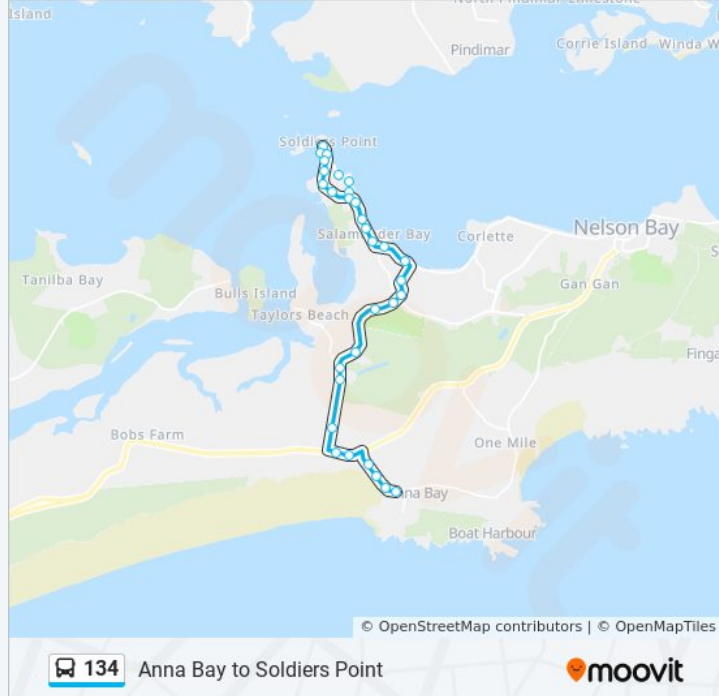

### 134 bus Info

**Direction:** Anna Bay

**Stops:** 31

**Trip Duration:** 20 min

**Line Summary:**

Port Stephens Dr at Trades Ct

Port Stephens Dr after Innovation Cl

Port Stephens Dr before Sky Cl

Port Stephens Dr opp Sahara Trails

Nelson Bay Rd after Port Stephens Dr

David Grahams Golf Complex, Nelson Bay Rd

31 Gan Gan Rd

67 Gan Gan Rd

Gan Gan Rd opp James Paterson St

Gan Gan Rd before Campbell Ave

### Direction: Anna Bay via Taylors Beach

28 stops

[VIEW LINE SCHEDULE](#)

Thou Walla Sunset Retreat, Ridgeway Ave

Soldiers Point Rd opp Soldiers Point Shops

Cromarty Rd at Elk St

Soldiers Point Public School, Cromarty Rd

### 134 bus Info

**Direction:** Anna Bay via Taylors Beach

**Stops:** 28

**Trip Duration:** 25 min

**Line Summary:**

27 Taylor Rd

Port Stephens Dr after Innovation Cl

Port Stephens Dr before Sky Cl