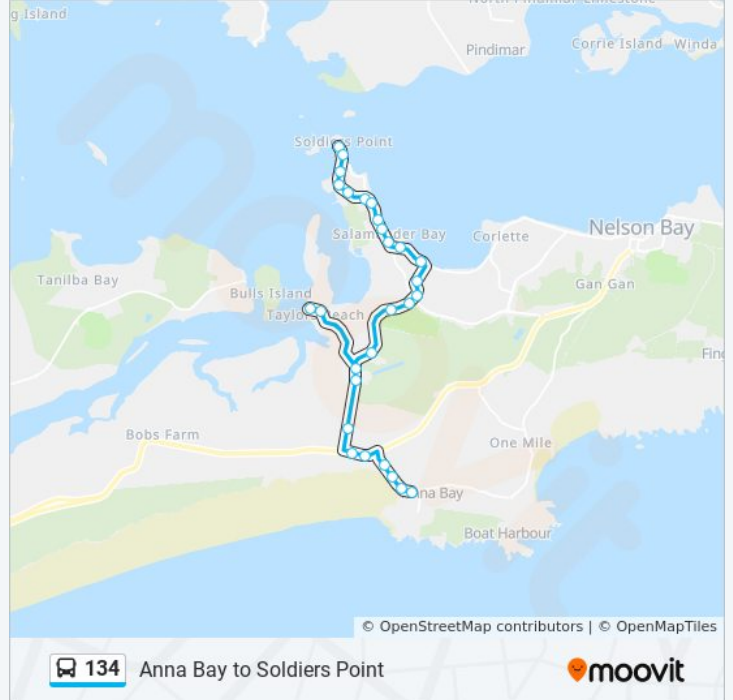

### 134 bus Info

**Direction:** Anna Bay via Taylors Beach

**Stops:** 28

**Trip Duration:** 25 min

**Line Summary:**

27 Taylor Rd

Port Stephens Dr after Innovation Cl

Port Stephens Dr before Sky Cl

Port Stephens Dr opp Sahara Trails

Nelson Bay Rd after Port Stephens Dr

David Grahams Golf Complex, Nelson Bay Rd

31 Gan Gan Rd

67 Gan Gan Rd

Gan Gan Rd opp James Paterson St

Gan Gan Rd before Campbell Ave

**Direction: Birubi Point**

31 stops

[VIEW LINE SCHEDULE](#)

Thou Walla Sunset Retreat, Ridgeway Ave

Soldiers Point Rd opp Soldiers Point Shops

Cromarty Rd at Elk St

Soldiers Point Public School, Cromarty Rd

Bagnall Ave before Ash St

Bagnall Ave before Soldiers Point Rd