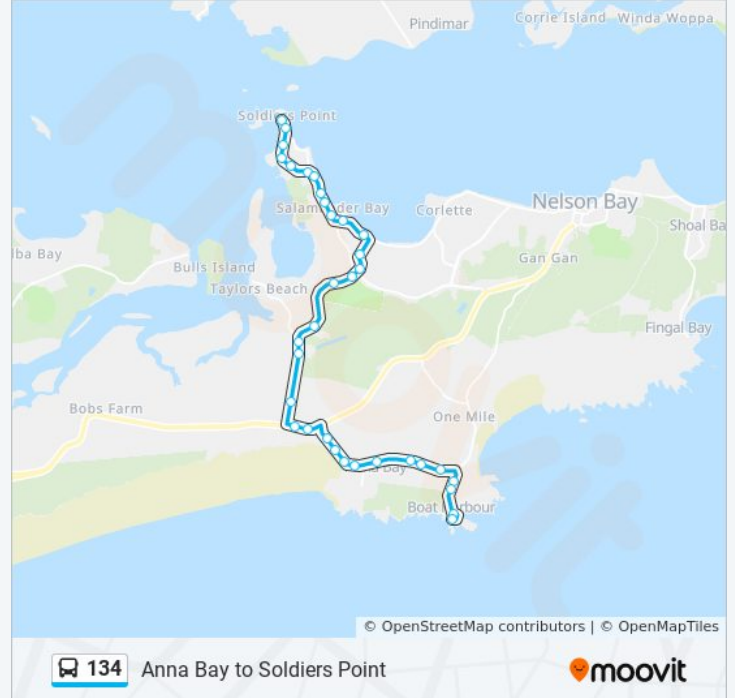

### Direction: Port Stephens Dr & Trades Ct

17 stops

[VIEW LINE SCHEDULE](#)

Thou Walla Sunset Retreat, Ridgeway Ave

Soldiers Point Rd opp Soldiers Point Shops

Cromarty Rd at Elk St

Soldiers Point Public School, Cromarty Rd