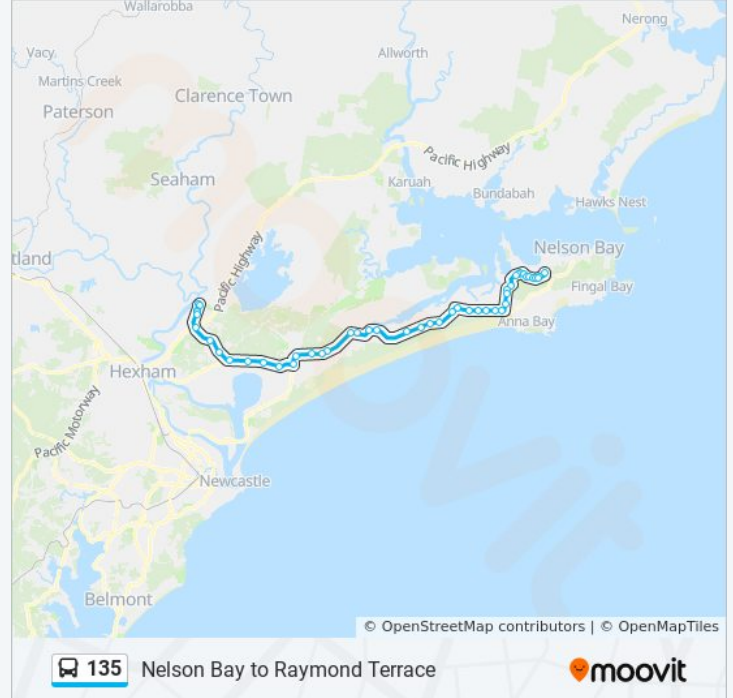

Nelson Bay Rd before Sansom Rd

Nelson Bay Rd after Richardson Rd

Church of Christ, Nelson Bay Rd

2741 Nelson Bay Rd

2875 Nelson Bay Rd

3045 Nelson Bay Rd

3365 Nelson Bay Rd

Murray's Brewery, Nelson Bay Rd

3551 Nelson Bay Rd

3721 Nelson Bay Rd

3797 Nelson Bay Rd

3927 Nelson Bay Rd

Nelson Bay Rd after Binder Rd

Nelson Bay Rd after Trotter Rd

4177 Nelson Bay Rd

Nelson Bay Rd before Port Stephens Dr

Sahara Trails, Port Stephens Dr

Port Stephens Dr opp Sky Cl

Port Stephens Dr before Taylors Beach Rd

Port Stephens Dr opp Trades Ct

Port Stephens Dr after Diere Point Rd

Port Stephens Dr before Kanimbla Dr

Port Stephens Dr after Kanimbla Dr

Salamander Way opp 64

85 Salamander Way

Salamander Way opp Horizons Dr

117 Salamander Way

133 Salamander Way

Salamander Way opp 174a

Salamander Way opp 146

Salamander Bay Square, Terminus Pde