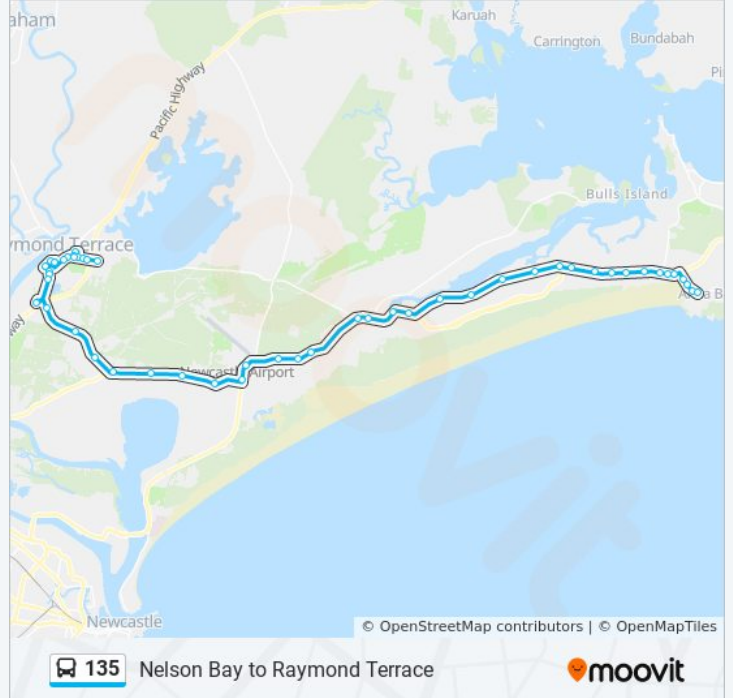

Marsh Rd opp Bobs Farm Public School

3797 Nelson Bay Rd

3927 Nelson Bay Rd

Nelson Bay Rd after Binder Rd

Nelson Bay Rd after Trotter Rd

4177 Nelson Bay Rd

Nelson Bay Rd before Port Stephens Dr

Nelson Bay Rd after Port Stephens Dr

David Grahams Golf Complex, Nelson Bay Rd

31 Gan Gan Rd

67 Gan Gan Rd

Gan Gan Rd opp James Paterson St

Gan Gan Rd before Campbell Ave

Direction: Raymond Terrace

38 stops

[VIEW LINE SCHEDULE](#)