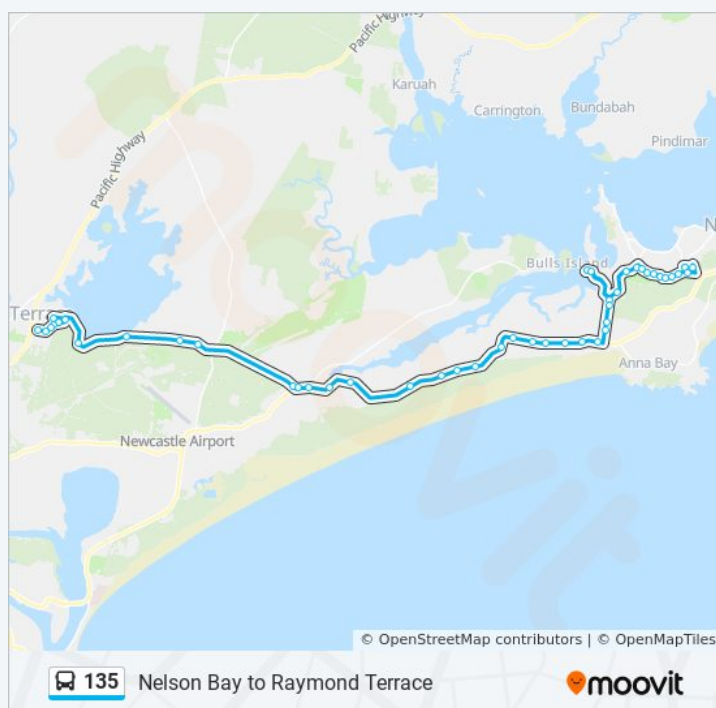

St Phillips Christian College, Salamander Way

156 Salamander Way

174a Salamander Way

138 Salamander Way

118a Salamander Way

Salamander Way before Horizons Dr

84 Salamander Way

64 Salamander Way

Port Stephens Dr at Estate Dr

Port Stephens Dr before Diere Point Rd

Port Stephens Dr at Trades Ct

Taylor Rd at Albert St

27 Taylor Rd

Port Stephens Dr after Innovation Cl

Port Stephens Dr before Sky Cl

Big Peach, Port Stephens Dr

Port Stephens Dr opp Sahara Trails

Nelson Bay Rd after Jessie Rd

4154 Nelson Bay Rd

Nelson Bay Rd opp Trotter Rd

3970 Nelson Bay Rd

3914 Nelson Bay Rd

3814 Nelson Bay Rd

3724 Nelson Bay Rd

Nelson Bay Rd opp 3551

Nelson Bay Rd opp 3382

Nelson Bay Rd opp 3369

Nelson Bay Rd opp 3045

Nelson Bay Rd before Janet Pde

2760 Nelson Bay Rd

Nelson Bay Rd after Oakvale Dr

Nelson Bay Rd opp Salt Ash Ave

Richarson Rd after Nelson Bay Rd

Thursday

Not Operational

Friday

Not Operational

Saturday

Not Operational

135 bus Info

Direction: Raymond Terrace via Campvale

Stops: 40

Trip Duration: 52 min

Line Summary: