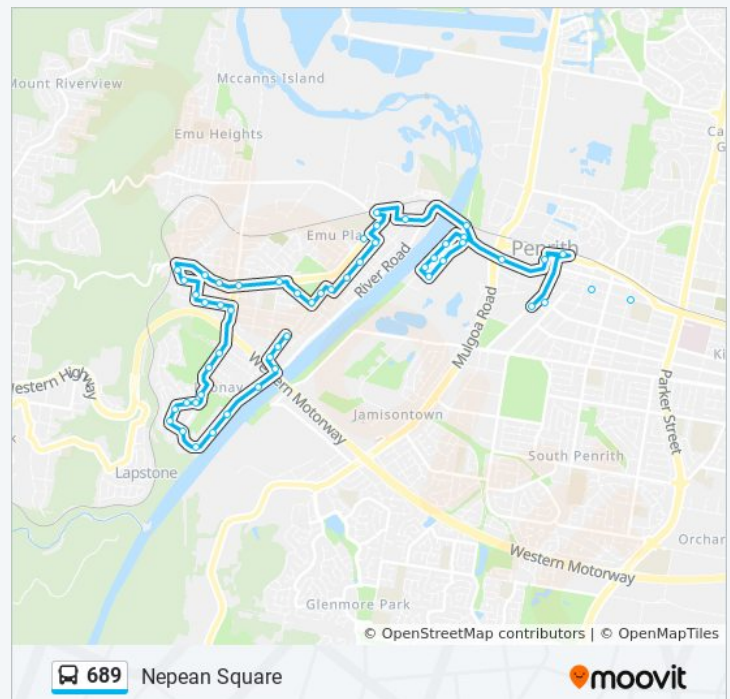

Walkers Cres opp Gwynn Cl

Walkers Cres before Great Western Hwy

Great Western Hwy after Grey St

Great Western Hwy at Brougham St

Great Western Hwy after Russell St

Lennox Village, Great Western Hwy

689 bus Time Schedule

Nepean Square Route Timetable:

Sunday	Not Operational
Monday	06:15 - 08:00
Tuesday	06:15 - 08:00
Wednesday	06:15 - 08:00
Thursday	06:15 - 08:00
Friday	06:15 - 08:00
Saturday	Not Operational

689 bus Info

Direction: Nepean Square

Stops: 52

Trip Duration: 35 min

Line Summary:

Cary St opp Stansbury St

Nepean St at Cary St

Hunter Fields, Nepean Rd

Dewdney Rd at Sheppard Rd