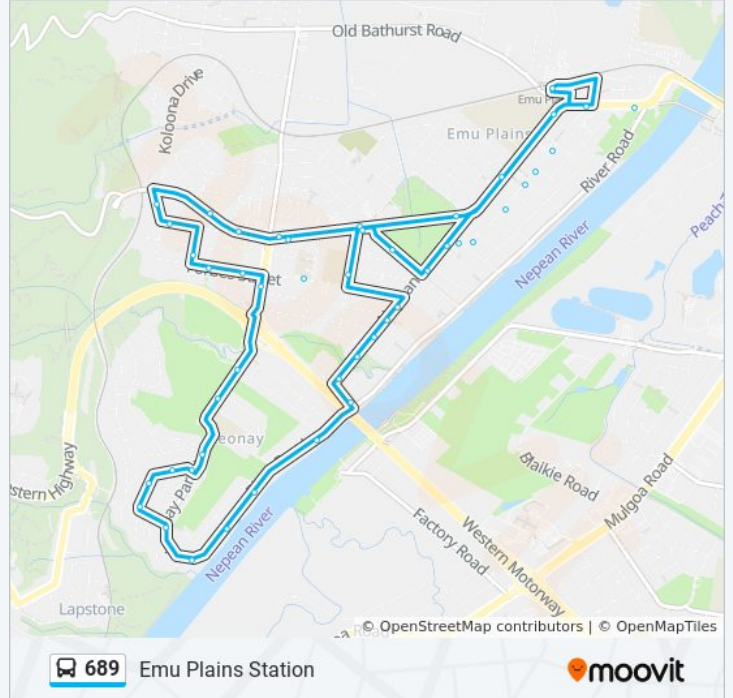

River Rd opp Willow Way

Leonay Pde opp Parklands Ave

Leonay Pde at The Sanctuary Dr

Riverview Pde at The Sanctuary Dr

31 Riverview Pde

Riverview Pde opp Panorama Ave

Riverview Pde at Leonay Pde

Leonay Pde at Cliffbrook Cres

Leonay Pde opp Linksvie Ave

Emu Sports Club, Leonay Pde

Russell St opp Lucas St

Forbes St at Brougham St

Forbes St before Grey St

Grey St before Kangaroo Pl

Walkers Cres opp Gwynn Cl

Walkers Cres before Great Western Hwy

Great Western Hwy after Grey St

Great Western Hwy at Brougham St

Great Western Hwy after Russell St

Lennox Village, Great Western Hwy

Dukes Oval, Great Western Hwy

Great Western Hwy before Gardenia Ave

Great Western Hwy before Old Bathurst Rd

Emu Plains Station, Station St Car Park

Direction: Nepean Square

52 stops

[VIEW LINE SCHEDULE](#)

Nepean St opp Gough St

Huntington Reserve, Nepean St

Nepean St opp Tattersall Pl

Nepean St at River Rd