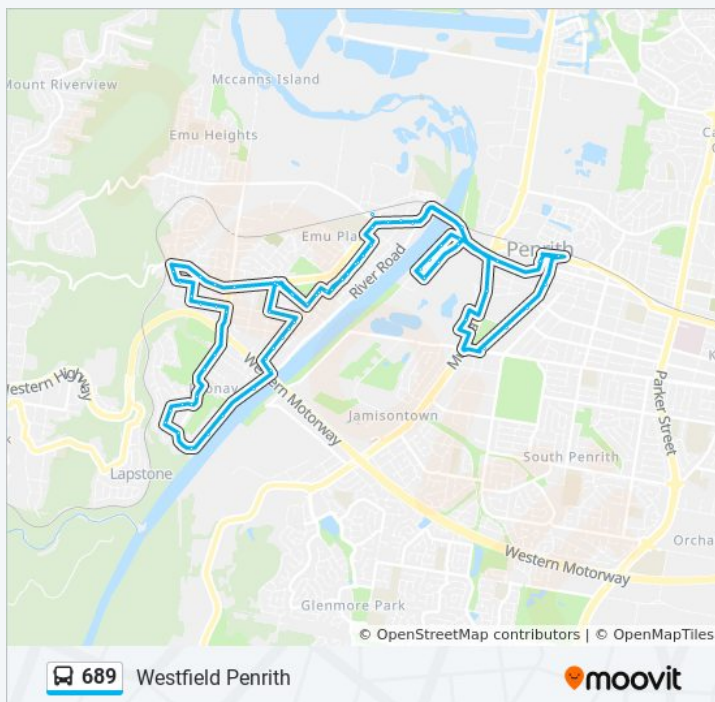

Direction: Nepean Square

Stops: 52

Trip Duration: 35 min

Line Summary:

Cary St opp Stansbury St

Nepean St at Cary St

Hunter Fields, Nepean Rd

Dewdney Rd at Sheppard Rd

71 stops

[VIEW LINE SCHEDULE](#)

Westfield Penrith, Riley St

Penrith Station, Stand E

Station St after High St

Nepean Village, Station St

Station St opp BlueBet Stadium

Station St opp Howell Oval

Cary St at Stansbury St

Great Western Hwy opp Lennox Village

Emerald St opp Emu Plains Public School

689 bus Time Schedule

Westfield Penrith Route Timetable:

Sunday	09:00 - 17:00
Monday	08:18 - 20:18
Tuesday	08:18 - 20:18
Wednesday	08:18 - 20:18
Thursday	08:18 - 20:18
Friday	08:18 - 20:18
Saturday	08:00 - 17:00

689 bus Info

Direction: Westfield Penrith

Stops: 71

Trip Duration: 60 min

Line Summary:

Nepean St opp Forbes St

Nepean St opp McLean St

Nepean St opp Gough St