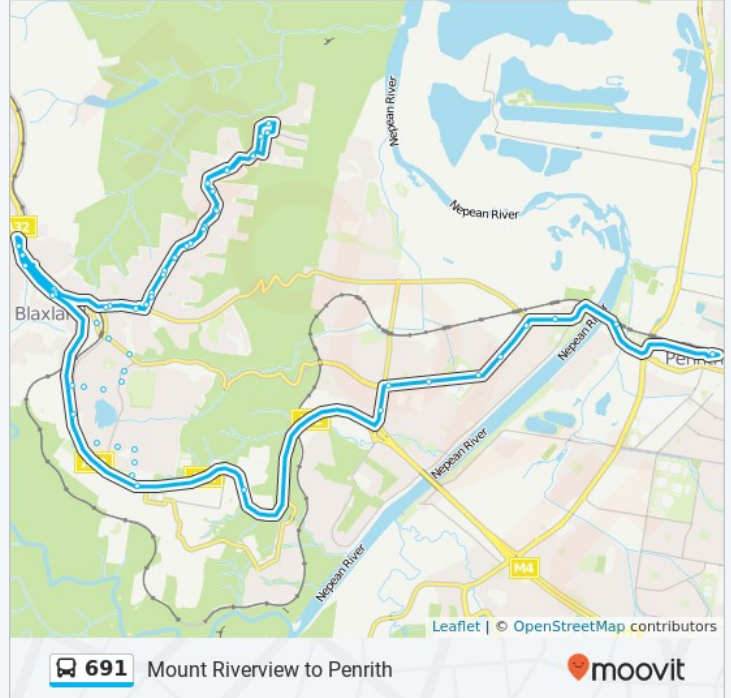

Great Western Hwy opp Blaxland Station

Great Western Hwy after Taringha St

Great Western Hwy after Bridge Rd

Blaxland Public School, Great Western Hwy

Blaxland Public School, Baden Pl

8 Koala Rd

Koala Rd before Attunga Rd (Hail & Ride)

691 bus Info

Direction: Penrith

Stops: 63

Trip Duration: 24 min

Line Summary:

Rusden Rd after Nichols Pde
Rusden Rd opp Bellereve Ave
Rusden Rd before Dixon Rd
Rusden Rd at Sharwen Pl
Rusden Rd opp Boorea St
Rusden Rd at Antill St
Old Bathurst Rd after The High Rd
Old Bathurst Rd opp Park Ave
Blaxland Station, Wilson Way
Great Western Hwy opp Bridge Rd
Blaxland Station, Great Western Hwy
Layton Ave before Wilson Way
Mitchells Pass after Wilson Way
Mitchells Pass opp Glenbrook Rd
Glenbrook Rd opp Glenell St
Glenbrook Rd opp Cathy St
Haymet St after Glenbrook Rd
Haymet St opp Murphy St
Haymet St opp Grahame St
Great Western Hwy before Kidman St
Levy St opp Fletcher St
Levy St opp Saint Finbar's Catholic Church
Levy St opp St Finbar's Primary School
Hare St at King St
Hare St opp Glenbrook Panthers Bowling Club
Glenbrook Oval, Great Western Hwy
RAAF Base Glenbrook, Great Western Hwy
Russell St opp Lucas St
Great Western Hwy after Russell St
Lennox Village, Great Western Hwy
Dukes Oval, Great Western Hwy
Great Western Hwy before Gardenia Ave
Great Western Hwy before Old Bathurst Rd

Great Western Hwy opp York St

Great Western Hwy at Bruce Neale Dr

Penrith City Council, High St

Westfield Penrith, Riley St

Penrith Station, Stand E

Station St after High St

Nepean Village, Station St

Station St opp BlueBet Stadium