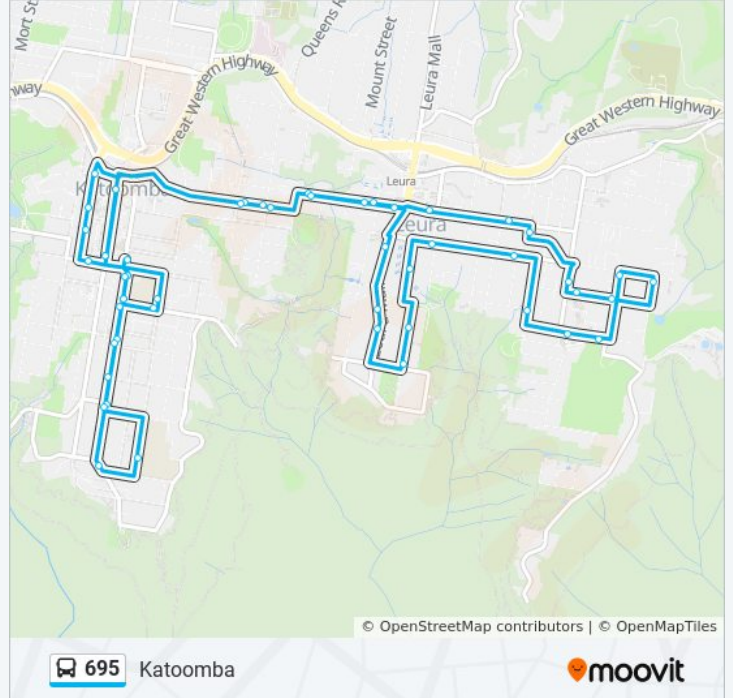

 695

Katoomba via South Leura

Get The App

The 695 bus line Katoomba via South Leura has one route. For regular weekdays, their operation hours are:

(1) Katoomba via South Leura: 08:45 - 16:57

Use the Moovit App to find the closest 695 bus station near you and find out when is the next 695 bus arriving.

Direction: Katoomba via South Leura

48 stops

[VIEW LINE SCHEDULE](#)

- Lurline St af Clissold St
- Katoomba Public School, Merriwa St
- Katoomba Public School, Ada St
- Lurline St at Merriwa St
- Lurline St opp Warialda St
- Lurline St opp Goyder Ave
- Katoomba High School, Martin St
- Parke St after College Lane
- Parke St after Pryor Pl
- Waratah St after Parke St
- Katoomba St after Waratah St
- Katoomba St before Bathurst Rd
- Lovel St after Wilson St
- Lovel St at Govett St
- Megalong St after Clarence St
- Megalong St at Wascoe St
- Leura Uniting Church, Megalong St
- Megalong St after Blackheath St
- Victoria St after Megalong St
- Gladstone Rd after Craigend St
- Northcote Rd after Gladstone Rd
- Northcote Rd at St Andrews Rd

695 bus Info

Direction: Katoomba via South Leura

Stops: 48

Trip Duration: 27 min

Line Summary:

St Andrews Rd at Craigend St
St Georges Rd at Craigend St
Fitzroy St at Watkins Rd
Fitzroy St before Gladstone Rd
Everglades Ave at Easter St
Craigend St at Holmes St
Craigend St before Spencer St
Craigend St at Grose St
Abbey St before Malvern Rd
Balmoral Rd after Malvern Rd
Balmoral Rd at Gordon Rd
Leura Mall after Gordon Rd
Leura Mall before Malvern Rd
Leura Mall before Craigend St
Megalong St at Leura Mall
Megalong St after Wascoe St
Megalong St after Commonwealth St
Level St at Govett St
Level St at Wilson St
Parke St opp Fire Station
Parke St after College Lane
Parke St after Pryor Pl
Parke St before Waratah St
Waratah St after Parke St
Katoomba St after Waratah St
Katoomba St before Bathurst Rd