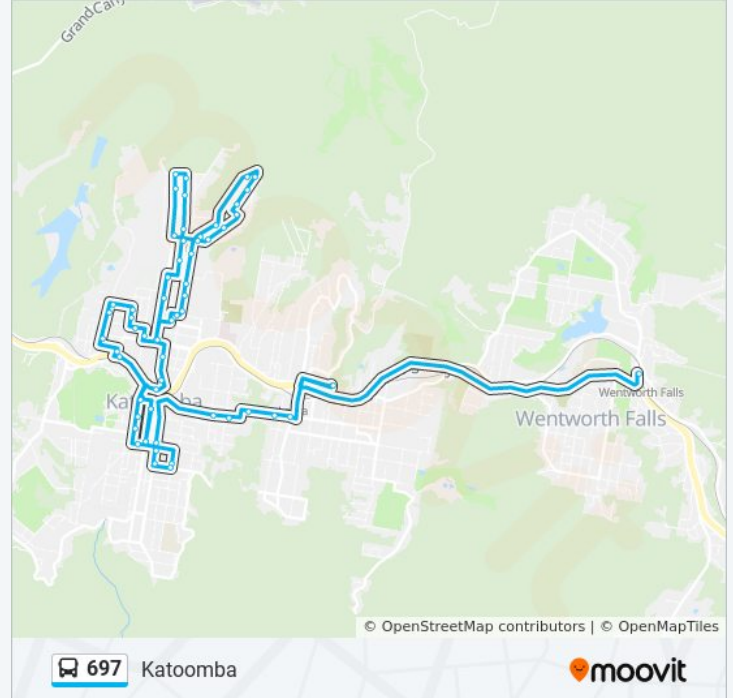

Direction: Katoomba

63 stops

[VIEW LINE SCHEDULE](#)

- Wentworth Falls Station, Station St
- Leura Public School, Mt Hay Rd
- Megalong St at Leura Mall
- Megalong St after Wascoe St
- Megalong St after Commonwealth St
- Lovel St at Govett St
- Lovel St at Wilson St
- Lurline St af Clissold St
- Lurline St at Merriwa St
- Katoomba Public School, Merriwa St
- Katoomba Public School, Ada St
- Katoomba High School, Martin St
- Echo Point Rd opp Raymond Rd
- Lurline St at Goyder Ave
- Lurline St opp Warwick St
- Lurline St opp Oatley Ave
- Lurline St opp Merriwa St
- Lurline St before Waratah St
- Katoomba St after Waratah St
- Katoomba St before Bathurst Rd
- Blue Mountains City Council, Great Western Hwy
- Station St after Civic Pl

Barton St before Twynam St

Twynam St after Barton St

Myrtle St at Rupert St

Victoria St at Camp St

Whitton St after Camp St

Fitzgerald St opp Jubilee St

Albion St at Rupert St

Albion St at Twynam St

Twynam St at Mort St

Mort St at Rupert St

Mort St at Camp St

Albion St opp Cooper St

Great Western Hwy after Albion St

Parke St opp Fire Station

Parke St after College Lane

Direction: Katoomba PS