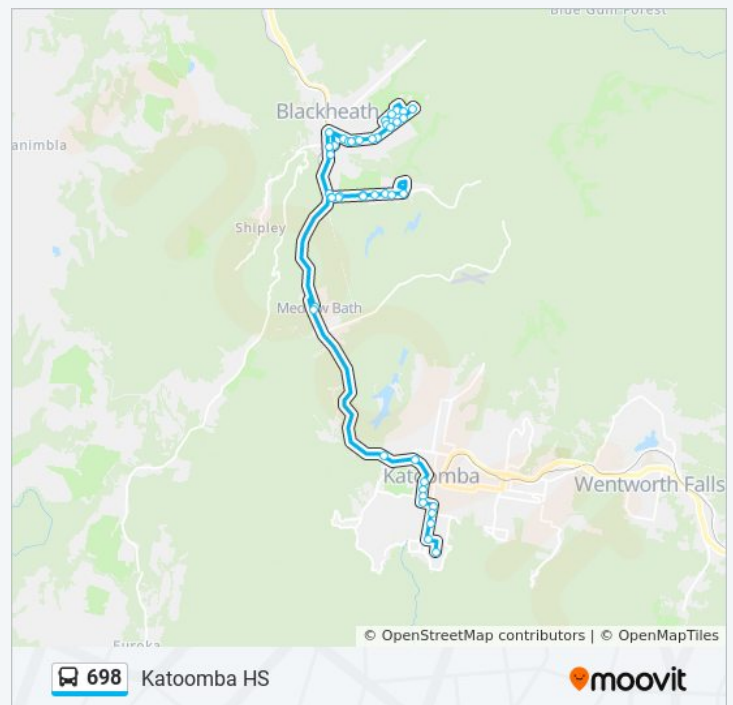

Direction: Katoomba HS

Stops: 44

Trip Duration: 40 min

Line Summary:

Evans Lookout Rd after Valley View Rd

Evans Lookout Rd before Great Western Hwy

Medlow Bath Station, Railway Pde

Medlow Bath Station, Great Western Hwy