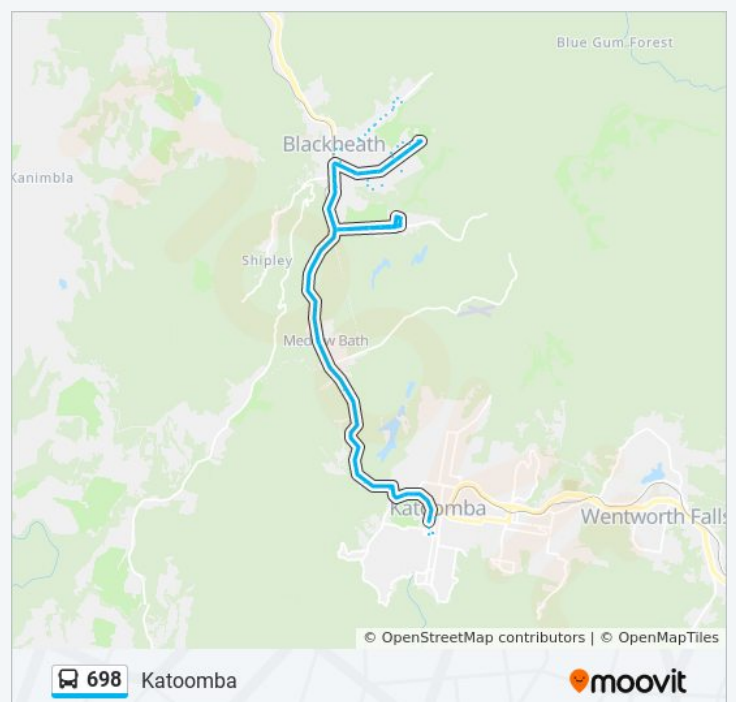

Evans Lookout Rd after Great Western Hwy

Evans Lookout Rd at Valley View Rd

Evans Lookout Rd at Hand St

Evans Lookout Rd after Jubilee Ave

Links Rd at St Andrews Ave

Evans Lookout Rd before Forest Park Rd

111 Evans Lookout Rd

Evans Lookout Rd opp Hand St

Evans Lookout Rd after Valley View Rd

698 bus Time Schedule

Katoomba Route Timetable:

Sunday	08:01 - 16:03
Monday	07:50 - 17:35
Tuesday	07:50 - 17:35
Wednesday	07:55 - 17:35
Thursday	07:55 - 17:35
Friday	07:55 - 17:35
Saturday	08:28 - 15:23

698 bus Info

Direction: Katoomba

Stops: 88

Trip Duration: 74 min

Line Summary:

Evans Lookout Rd before Great Western Hwy

Great Western Hwy opp Blackheath Public School

Great Western Hwy before Bundarra St