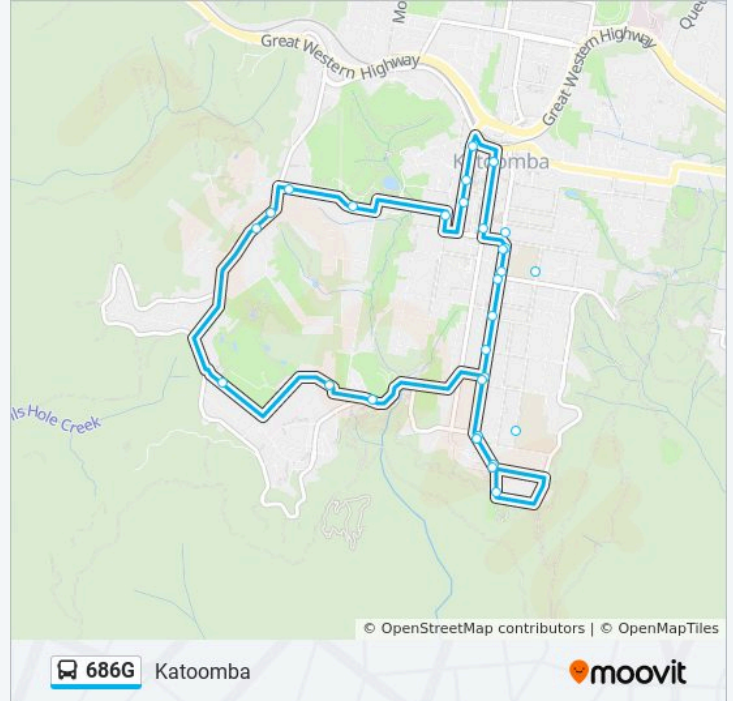

Direction: Katoomba via Katoomba Golf Club

28 stops

[VIEW LINE SCHEDULE](#)

- Katoomba St before Bathurst Rd
- Parke St opp Fire Station
- Parke St after College Lane
- Parke St after Pryor Pl
- Parke St before Waratah St
- Cascade St at Gates Ave
- Catalina Ave opp Katoomba Sports & Aquatic Centre
- Farnells Rd before Narrow Neck Rd
- Narrow Neck Rd after Wellington Rd
- Narrow Neck Rd at Stuarts Rd
- Acacia St after The Escarpments
- Kamillaroi Rd at Burrawang St
- Scenic World (Temporary Stop)
- Blue Mountains Tourist Park, Cliff Dr
- Maple Grove Park, Katoomba Falls Rd
- Lurline St opp Goyder Ave
- Echo Point Rd after Lurline St
- Echo Point Rd at Forster Rd
- Echo Point Lookout, Echo Point Rd, Stand A
- Echo Point Rd at Panorama Dr
- Echo Point Rd opp Raymond Rd

686G bus Time Schedule

Katoomba via Katoomba Golf Club Route Timetable:

Sunday	09:35 - 22:00
Monday	09:35 - 22:00
Tuesday	07:00 - 22:00
Wednesday	07:00 - 22:00
Thursday	07:00 - 22:00
Friday	07:00 - 22:00
Saturday	09:35 - 22:00

686G bus Info

Direction: Katoomba via Katoomba Golf Club

Stops: 28

Trip Duration: 25 min

Line Summary:

Lurline St at Goyder Ave

Lurline St opp Warwick St

Lurline St opp Oatley Ave

Lurline St opp Merriwa St

Lurline St before Waratah St

Katoomba St after Waratah St

Katoomba St before Bathurst Rd

686G bus time schedules and route maps are available in an offline PDF at moovitapp.com. Use the Moovit App to see live bus times, train schedule or subway schedule, and step-by-step directions for all public transit in Sydney.