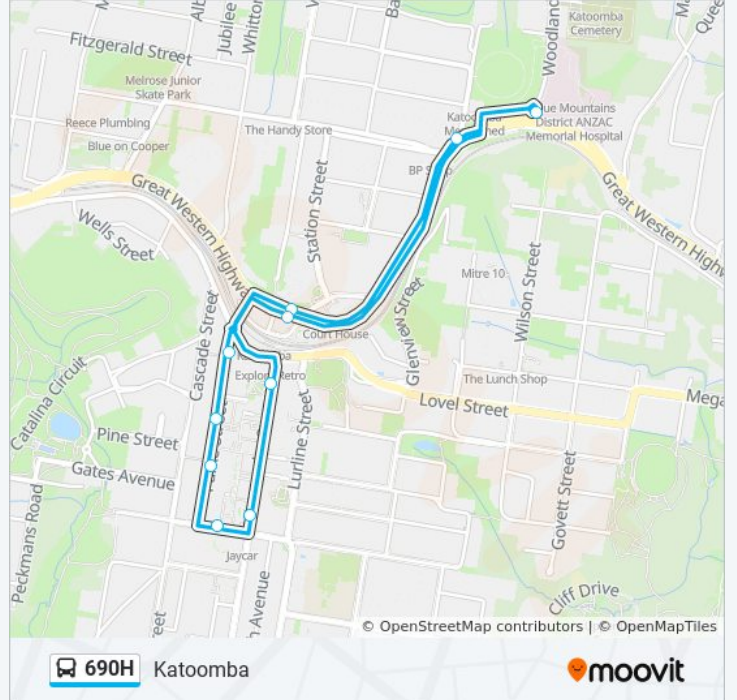

 **690H**

Katoomba via Katoomba Hospital

Get The App

The 690H bus line Katoomba via Katoomba Hospital has one route. For regular weekdays, their operation hours are:

(1) Katoomba via Katoomba Hospital: 09:45 - 11:50

Use the Moovit App to find the closest 690H bus station near you and find out when is the next 690H bus arriving.

Direction: Katoomba via Katoomba Hospital

16 stops

[VIEW LINE SCHEDULE](#)

Parke St after College Lane
Parke St after Pryor Pl
Parke St before Waratah St
Waratah St after Parke St
Katoomba St after Waratah St
Katoomba St before Bathurst Rd
Blue Mountains City Council, Great Western Hwy
Great Western Hwy at Orient St
Blue Mountains Hospital, Woodlands Rd
Great Western Hwy opp Blue Mountains City Council
Parke St opp Fire Station
Parke St after College Lane
Parke St after Pryor Pl
Waratah St after Parke St
Katoomba St after Waratah St
Katoomba St before Bathurst Rd

690H bus Time Schedule

Katoomba via Katoomba Hospital Route Timetable:

Sunday	Not Operational
Monday	09:45 - 11:50
Tuesday	09:45 - 11:50
Wednesday	09:45 - 11:50
Thursday	09:45 - 11:50
Friday	09:45 - 11:50
Saturday	Not Operational

690H bus Info

Direction: Katoomba via Katoomba Hospital

Stops: 16

Trip Duration: 15 min

Line Summary:

690H bus time schedules and route maps are available in an offline PDF at moovitapp.com. Use the Moovit App to see live bus times, train schedule or subway schedule, and step-by-step directions for all public transit in Sydney.