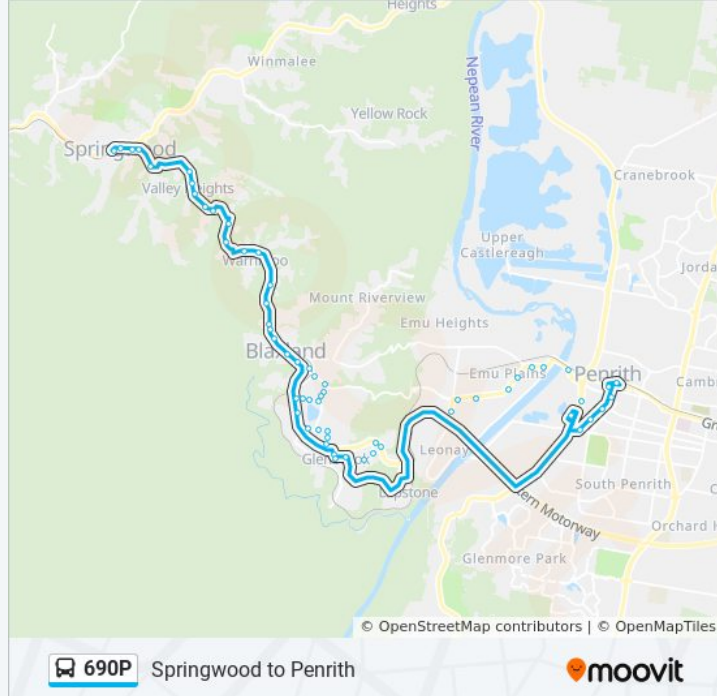

Park St opp Glenbrook Park

The Glenbrook Centre, Ross St

Glenbrook Panthers Bowling Club, Hare St

Hare St at King St

St Finbar's Primary School, Levy St

Saint Finbar's Catholic Church, Levy St

Levy St at Fletcher St

Great Western Hwy after Kidman St

Haymet St at Grahame St

Haymet St after Murphy St

Haymet St after Hersey St

Haymet St before Glenbrook Rd

Glenbrook Rd before Glenell St

Glenbrook Rd after Glenell St

Mitchells Pass after Glenbrook Rd

Mitchells Pass opp Thomas Way

Layton Ave after Grahame St

Great Western Hwy at Hope St

Great Western Hwy opp Blaxland Station

Great Western Hwy after Taringha St

Great Western Hwy after Bridge Rd

Blaxland Public School, Great Western Hwy

205 Great Western Hwy

234 Great Western Hwy

Great Western Hwy opp Warrimoo Station

Great Western Hwy Service Rd before The Avenue

GWH Service Rd opp 333

GWH Service Rd opp Torwood St

Green Pde before Cambridge St

Green Pde at Russell Ave

Green Pde after Coolabah Rd

Green Pde before Foster St

Valley Heights Station, Green Pde