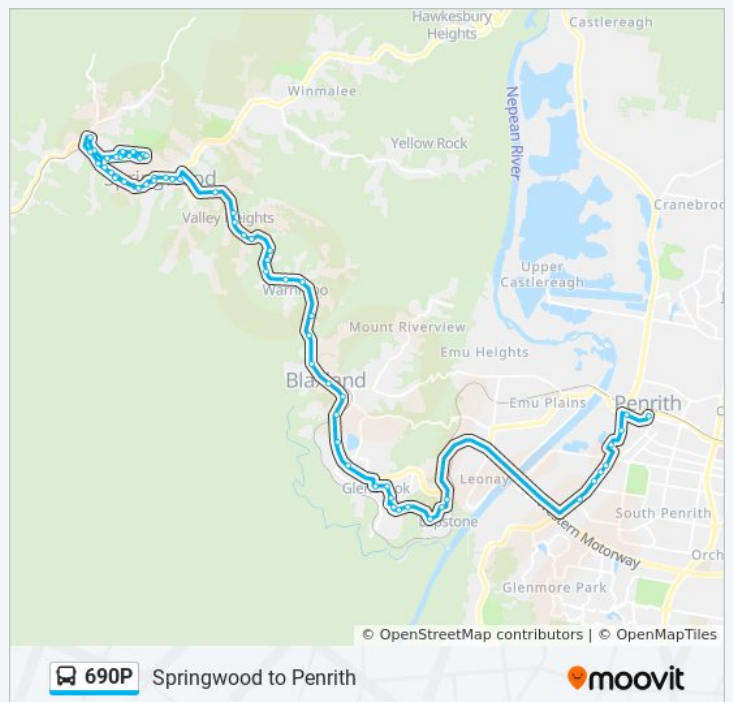

Stops: 36

Trip Duration: 19 min

Line Summary:

Great Western Hwy before Lewin St

Great Western Hwy after Lewin St

Springwood Anglican Church, Great Western Hwy

Ferguson Rd before Jerseywold Ave

Springwood Station, Macquarie Rd

Great Western Hwy before Lewin St

Great Western Hwy after Lewin St

Springwood Anglican Church, Great Western Hwy

Ferguson Rd before Jerseywold Ave

Springwood Station, Macquarie Rd

690P bus Time Schedule

Westfield Penrith Route Timetable:

Sunday	09:21 - 13:21
Monday	08:55 - 16:30
Tuesday	08:55 - 16:30
Wednesday	08:55 - 16:30
Thursday	08:55 - 16:30
Friday	08:55 - 16:30
Saturday	09:40 - 14:44

690P bus Info

Direction: Westfield Penrith

Stops: 61

Trip Duration: 43 min

Line Summary:

Macquarie Rd opp Raymond Rd

Macquarie Rd opp Springwood Library

Macquarie Rd at Hawkesbury Rd

Great Western Hwy before Peninsula Rd

Green Pde opp Foster St

Green Pde opp Coolabah Rd