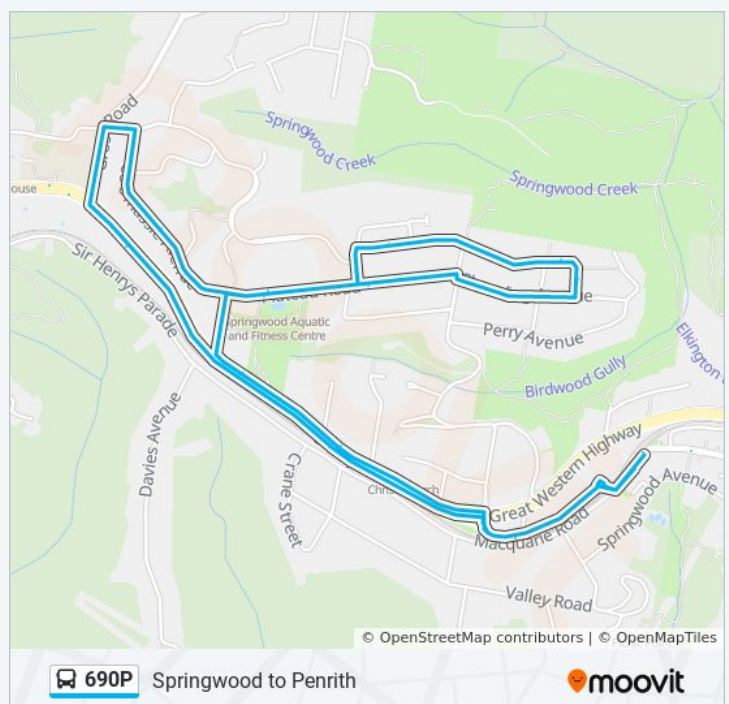

Direction: Springwood Station

87 stops

[VIEW LINE SCHEDULE](#)

Westfield Penrith, Riley St
 Penrith Station, Stand E
 Station St after High St
 Nepean Village, Station St
 Station St opp BlueBet Stadium
 Station St opp Howell Oval
 Penrith Panthers Leagues Club, Panthers Pl
 Mulgoa Rd opp Rodley Ave
 Great Western Hwy opp Bruce Neale Dr
 Great Western Hwy after River Rd
 Great Western Hwy opp Billington Pl
 Great Western Hwy opp Nepean High School
 Great Western Hwy at Warring Ave
 Great Western Hwy opp Lennox Village
 Great Western Hwy before Russell St
 Russell St after Forbes St
 Darwin Dr after Governors Dr
 Darwin Dr at Governors Dr
 Explorers Rd after Governors Dr
 Lapstone Public School, Explorers Rd
 Explorers Rd at Emu Rd
 Explorers Rd at Brook Rd
 Explorers Rd opp Avoca St
 Lucasville Rd opp St Andrews Uniting Church

690P bus Time Schedule

Springwood Station Route Timetable:

Sunday	Not Operational
Monday	06:50 - 16:14
Tuesday	06:50 - 16:14
Wednesday	06:50 - 16:14
Thursday	06:50 - 16:14
Friday	06:50 - 16:14
Saturday	Not Operational

690P bus Info

Direction: Springwood Station

Stops: 87

Trip Duration: 40 min

Line Summary:

Park St opp Glenbrook Park

The Glenbrook Centre, Ross St

Great Western Hwy opp Glenbrook Oval