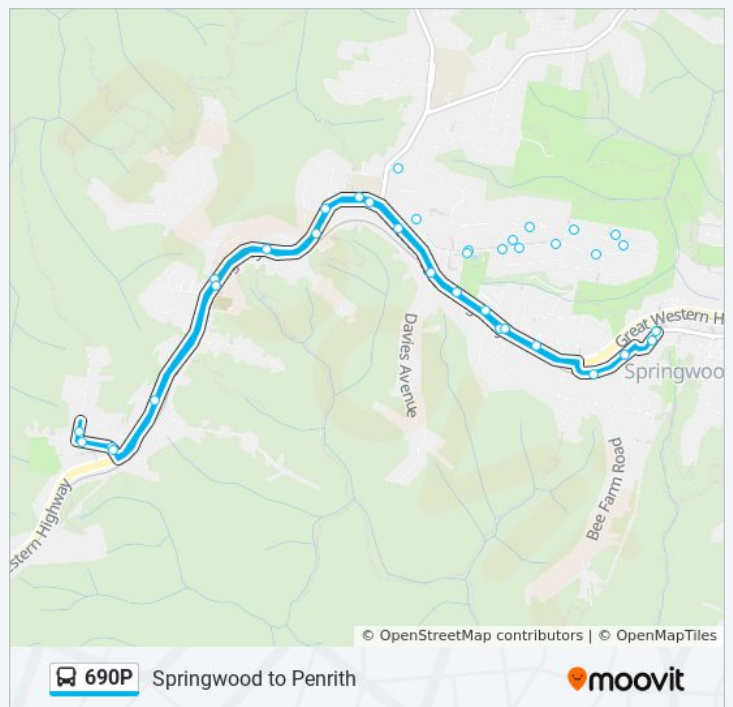

Springwood Station Route Timetable:

Sunday	08:45 - 15:46
Monday	08:40 - 11:50
Tuesday	08:40 - 11:50
Wednesday	08:40 - 11:50
Thursday	08:40 - 11:50
Friday	08:40 - 11:50
Saturday	13:40

690P bus Info

Direction: Springwood Station

Stops: 36

Trip Duration: 19 min

Line Summary:

Great Western Hwy before Lewin St

Great Western Hwy after Lewin St

Springwood Anglican Church, Great Western Hwy

Ferguson Rd before Jerseywold Ave

Springwood Station, Macquarie Rd