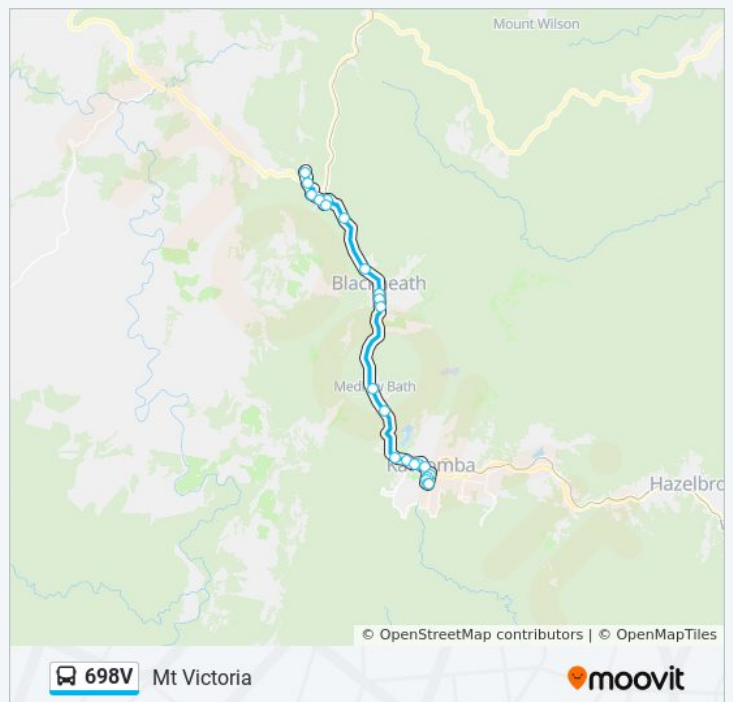

### 698V bus Info

**Direction:** Katoomba HS

**Stops:** 38

**Trip Duration:** 55 min

**Line Summary:**

Katoomba St before Waratah St

Lurline St at Merriwa St

Katoomba Public School, Merriwa St

Ada St at Merriwa St

Ada St at Oatley Ave

Katoomba High School, Martin St

**Direction: Mt Victoria**

25 stops

[VIEW LINE SCHEDULE](#)

Parke St after College Lane

Parke St after Pryor Pl

Grandview Rd at Great Western Hwy

**698V bus Time Schedule**

Mt Victoria Route Timetable:

Sunday	Not Operational
Monday	14:18
Tuesday	14:18
Wednesday	14:18
Thursday	14:18
Friday	14:18
Saturday	Not Operational

**698V bus Info**

**Direction:** Mt Victoria

**Stops:** 25

**Trip Duration:** 32 min

**Line Summary:**

Closeburn Dr at Mt York Rd

Mt York Rd at Great Western Hwy

698V bus time schedules and route maps are available in an offline PDF at [moovitapp.com](https://moovitapp.com). Use the [Moovit App](#) to see live bus times, train schedule or subway schedule, and step-by-step directions for all public transit in Sydney.