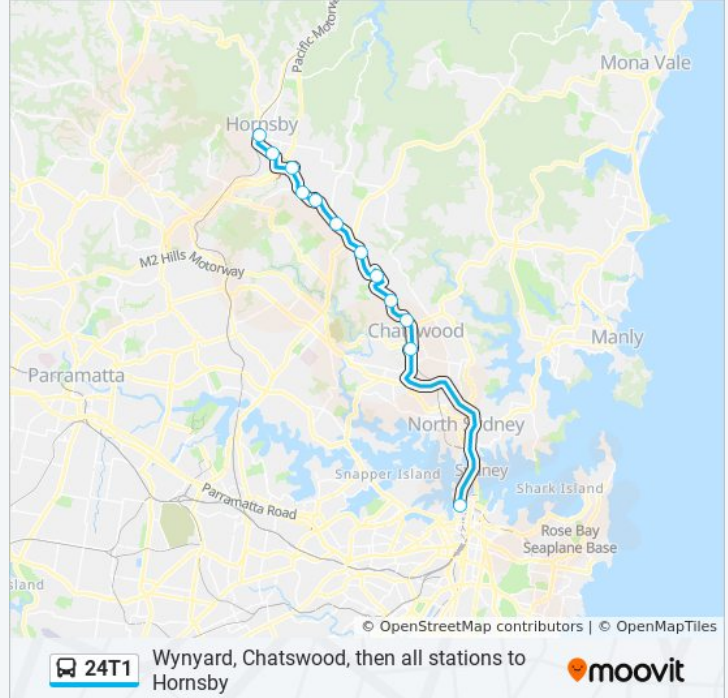

Use the Moovit App to find the closest 24T1 bus station near you and find out when is the next 24T1 bus arriving.

Direction: Hornsby

12 stops

[VIEW LINE SCHEDULE](#)

Wynyard Station, Clarence St, Stand S

Victoria Ave opp Katherine St

Pacific Hwy opp Roseville Station

Pacific Hwy opp Lindfield Station

Culworth Ave opp Killara Station

Pacific Hwy at Moree St

Ku-Ring-Gai Town Hall, Pacific Hwy

Turrumurra Station, Stand B

Warrawee Public School, Pacific Hwy

Abbotsleigh College, Pacific Hwy

Pacific Hwy before Yardley Ave

Hornsby Station, George St

24T1 bus Time Schedule

Hornsby Route Timetable:

Sunday	00:02 - 23:55
Monday	00:02 - 23:59
Tuesday	00:05 - 23:59
Wednesday	00:05 - 23:59
Thursday	00:05 - 23:59
Friday	00:05 - 01:13
Saturday	Not Operational

24T1 bus Info

Direction: Hornsby

Stops: 12

Trip Duration: 61 min

Line Summary:

Direction: Wynyard

12 stops

[VIEW LINE SCHEDULE](#)