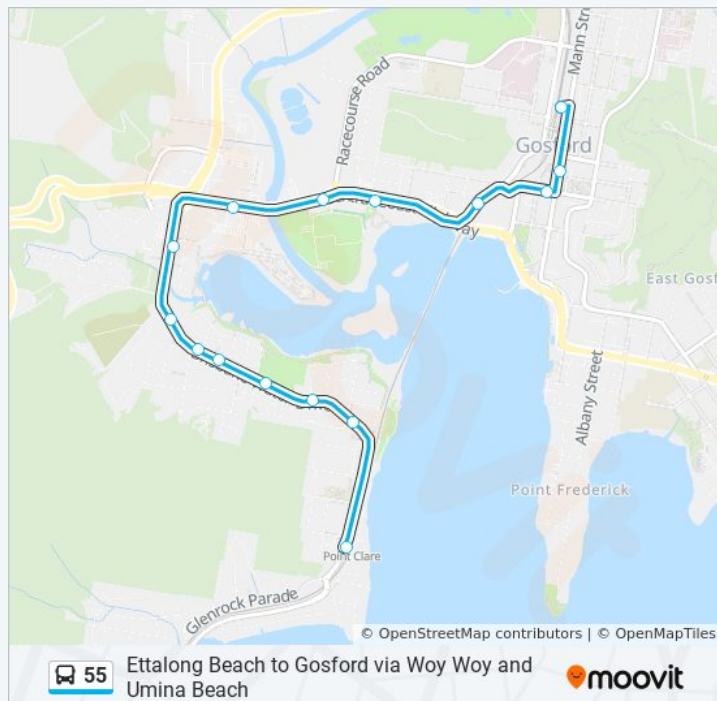

[VIEW LINE SCHEDULE](#)

Gosford Station, Stand G

William St Mall, Mann St

Donnison St after Mann St

Riou St opp Cape St South

Pacific Hwy opp Hely St

Pacific Hwy at Racecourse Rd

Pacific Hwy after Yallambee Ave

Brisbane Water Dr opp West Gosford Shops

Brisbane Water Dr opp Point Clare Ambulance Service

Brisbane Water Dr at Byarong Ave

Brisbane Water Dr opp Fairhaven Services

Brisbane Water Dr after Jirrah Ave

Fagan Park, Brisbane Water Dr

Brisbane Water Dr at Matthews Pde

Brisbane Water Dr after Collard Rd

Point Clare Station, Brisbane Water Dr

**55 bus Time Schedule**

Point Clare Route Timetable:

Sunday	Not Operational
Monday	19:10
Tuesday	19:10
Wednesday	19:10
Thursday	19:10
Friday	19:10
Saturday	Not Operational

**55 bus Info**

**Direction:** Point Clare

**Stops:** 16

**Trip Duration:** 12 min

**Line Summary:**

**Direction: Woy Woy**

26 stops

[VIEW LINE SCHEDULE](#)