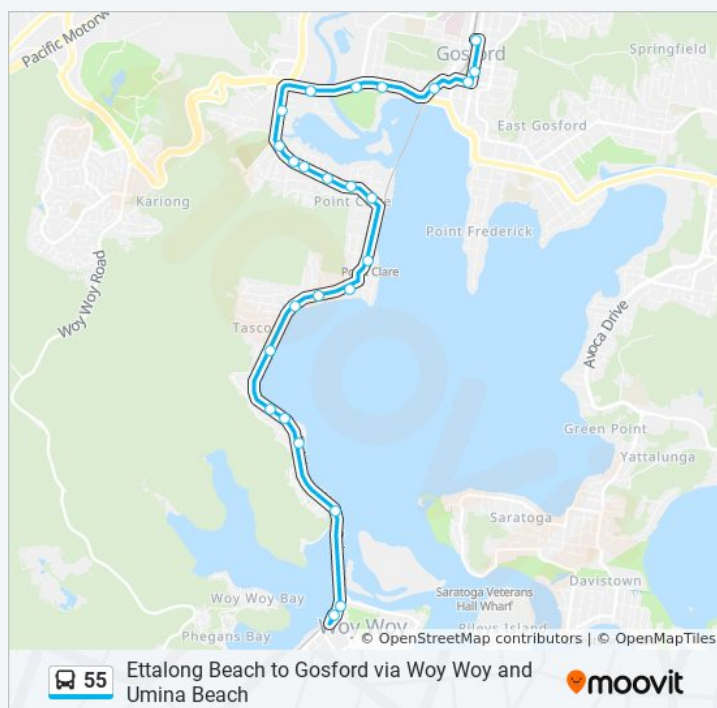

Brisbane Water Dr opp Lara St

Brisbane Water Dr at The Boulevarde

Woy Woy Station, Stand B

Tuesday 15:20

Wednesday 15:22

Thursday 15:22

Friday 15:22

Saturday Not Operational

### Direction: Woy Woy

28 stops

[VIEW LINE SCHEDULE](#)

Ocean View Rd at Broken Bay Rd

Uligandi St opp Ettalong Public School

Uligandi St before Barrenjoey Rd