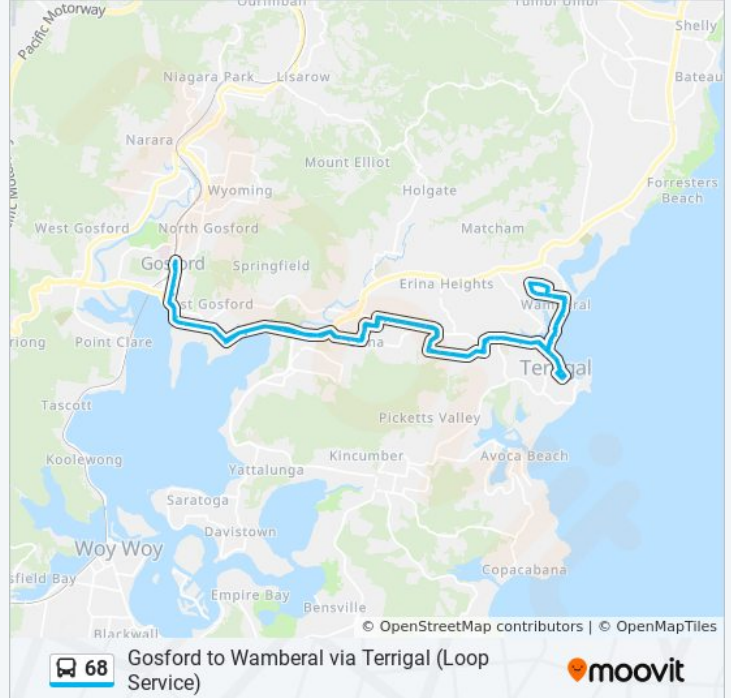

Use the Moovit App to find the closest 68 bus station near you and find out when is the next 68 bus arriving.

Direction: Gosford

97 stops

[VIEW LINE SCHEDULE](#)

- Gosford Station, Stand H
- William St Mall, Mann St
- Mann St at Donnison St
- Mann St after Georgiana Tce
- Central Coast Hwy at Masons Pde
- York St before Albany St
- Central Coast Hwy before White St
- St Patrick's Primary School, Central Coast Hwy
- Central Coast Hwy after Adelaide St
- Central Coast Hwy after Brougham St
- Central Coast Hwy opp Avoca Dr
- Central Coast Hwy opp Ernest St
- Karalta Rd after Karalta Lane
- Karalta Rd after Miranda Ave
- Karalta Rd opp Bronzewing Dr
- Erina Fair, Stand F
- Tarragal Glen Ave before Terrigal Dr
- Matthew John Nursing Home, Terrigal Dr
- HammondCare Residential Care, Terrigal Dr
- 319 Terrigal Dr
- Terrigal Dr opp Jesse Hurley Dr

Direction: Gosford

Stops: 97

Trip Duration: 83 min

Line Summary:

Terrigal Dr at Portsmouth Rd
Mobbs Rd opp Stratford Park Dr
Mobbs Rd opp Wellesbourne Ave
Mobbs Rd before Kings Ave
Kings Ave after Mayfair Cl
Kings Ave before Lindford Pl
Kings Ave opp Belar Ave
Kings Ave at Sheffield Dr
Duffys Rd opp Breakers Indoor Sports Stadium
Terrigal Dr at Holmes Rd
Terrigal Dr at Brunswick Rd
Terrigal Dr opp Bellbird Ave
Terrigal Dr at Willoughby Rd
Terrigal Dr opp Terrigal Hotel
Terrigal Dr opp Barnhill Rd
Terrigal Surf Life Saving Club, Terrigal Esp
Church St at Kurrawyba Ave
Terrigal Dr before Barnhill Rd
Ocean View Dr opp Pacific St
Ocean View Dr before Lake View Rd
Ocean View Dr after Lake View Rd
Ocean View Dr at Bundara Ave
Ocean View Dr at Dover Rd
Dover Rd after Lakeview Rd
The Brow at Dover Rd
The Brow at Eldon Cl
The Brow at Hilltop Rd
Hilltop Rd at Rysdyk Pde
Plymouth Dr at Hilltop Rd
Dover Rd at Wallent Cl
Dover Rd opp Lumeah Ave
Dover Rd opp Lake View Rd
Ocean View Dr opp Prince St