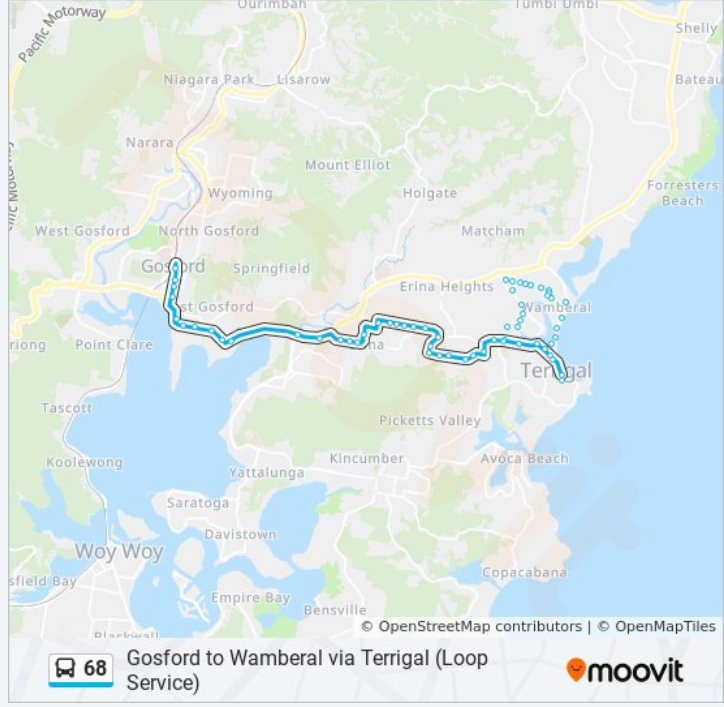

HammondCare Residential Care, Terrigal Dr

319 Terrigal Dr

Terrigal Dr opp Jesse Hurley Dr

Terrigal Dr at Portsmouth Rd

Mobbs Rd opp Stratford Park Dr

Mobbs Rd opp Wellesbourne Ave

Mobbs Rd before Kings Ave

Kings Ave after Mayfair Cl

Kings Ave before Lindford Pl

Kings Ave opp Belar Ave

Kings Ave at Sheffield Dr

Duffys Rd opp Breakers Indoor Sports Stadium

Terrigal Dr at Holmes Rd

Terrigal Dr at Brunswick Rd

Terrigal Dr opp Bellbird Ave

Terrigal Dr at Willoughby Rd

Terrigal Dr opp Terrigal Hotel

Terrigal Dr opp Barnhill Rd

Terrigal Surf Life Saving Club, Terrigal Esp

Church St at Kurrawyba Ave

Terrigal Dr before Barnhill Rd

Ocean View Dr opp Pacific St

Ocean View Dr before Lake View Rd

Ocean View Dr after Lake View Rd

Ocean View Dr at Bundara Ave

Ocean View Dr at Dover Rd

Dover Rd after Lakeview Rd

The Brow at Dover Rd

The Brow at Eldon Cl

The Brow at Hilltop Rd

Hilltop Rd at Rysdyk Pde

Plymouth Dr at Windsor Rd

Windsor Rd opp Byrons Rd