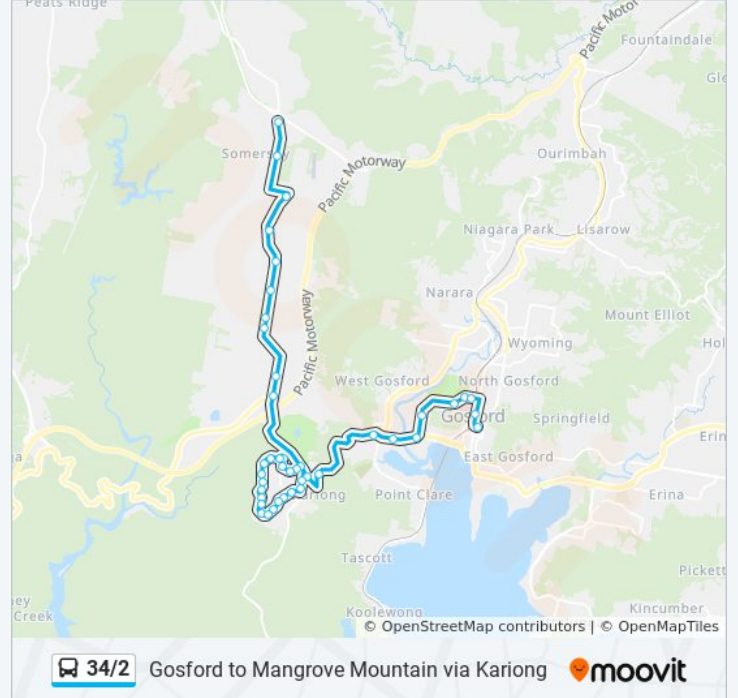

Langford Dr at Barclay Cl

Langford Dr opp Rees St

Langford Dr opp Portelli Ave

Langford Dr after McCutcheon St

Langford Dr opp Dibden Ave

Kariong Public School, Langford Dr

Langford Dr at Foster Cl

Langford Dr after Mitchell Dr

Woy Woy Rd opp Dandaloo St

Woy Woy Rd opp Marbarry Ave

Pacific Hwy after Curringa Rd

Wisemans Ferry Rd after Pacific Hwy

Wisemans Ferry Rd before Somersby Falls Rd

Wisemans Ferry Rd after Howes Rd

Wisemans Ferry Rd opp Ulinga Rd

Wisemans Ferry Rd opp Bimbil Rd

Wisemans Ferry Rd opp Debenham Rd North

Wisemans Ferry Rd before Grants Rd

Wisemans Ferry Rd opp Lackersteens Rd

Wisemans Ferry Rd at Silvesters Rd

Wisemans Ferry Rd opp Somersby Public School

34/2 bus time schedules and route maps are available in an offline PDF at moovitapp.com. Use the [Moovit App](#) to see live bus times, train schedule or subway schedule, and step-by-step directions for all public transit in Sydney.

[About Moovit](#) • [MaaS Solutions](#) • [Supported Countries](#) • [Mooviter Community](#)

© 2024 Moovit - All Rights Reserved

Check Live Arrival Times