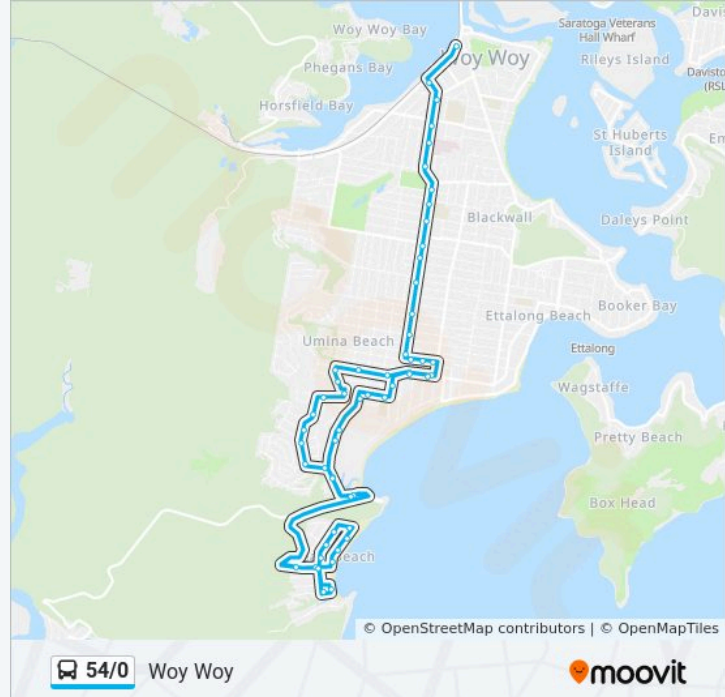

Ocean Beach Rd opp Umina Uniting Church

Ocean Beach Rd before Ryans Rd

Ocean Beach Rd after Pioneer Rd

Ocean Beach Rd at Veron Rd

Ocean Beach Rd opp Waterloo Ave

Ocean Beach Rd at Dorothy Ave

Rogers Park, Ocean Beach Rd

Ocean Beach Rd after Dunban Rd

Ocean Beach Rd opp Woy Woy Hospital

Ocean Beach Rd after Waratah Ave

Ocean Beach Rd opp Victoria Rd

Ocean Beach Rd at Railway St

Woy Woy Station, Stand B

54/0 bus time schedules and route maps are available in an offline PDF at moovitapp.com. Use the Moovit App to see live bus times, train schedule or subway schedule, and step-by-step directions for all public transit in Sydney.