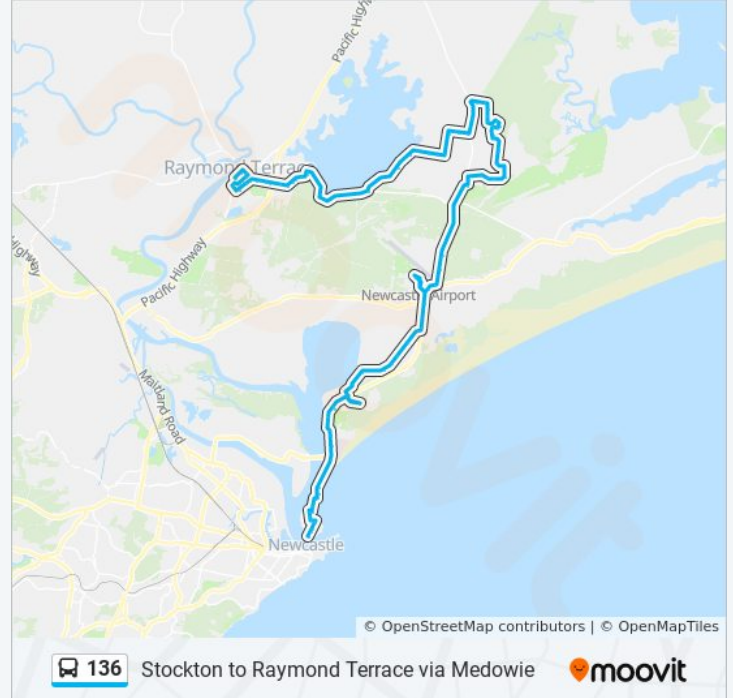

Fullerton Cove Rd opp Stanley Park

145 Fullerton Cove Rd

Fullerton Cove Rd opp 260

Fullerton Cove Rd opp Coxs Lane

Fullerton Cove Rd opp George St

425 Fullerton Cove Rd

Fullerton Cove Rd before Nelson Bay Rd

Nelson Bay Rd at Fullerton Cove Rd

Nelson Bay Rd after Cabbage Tree Rd

Newcastle Airport, Williamtown Dr

Nelson Bay Rd before Slades Rd

Nelson Bay Rd before Medowie Rd

RAAF Base South Gate, Medowie Rd

RAAF Base North Gate, Medowie Rd

South St before Sylvan Ave

Sylvan Ave opp Eagle Cl

45 Sylvan Ave

Sylvan Ave before South St

South St at Potoroo Bvd

South St opp Koala Cl

James Rd opp Boyd Bvd

66 James Rd

James Rd opp Windeyer Cl

Kindlebark Dr opp Rosewood Dr

Kindlebark Dr at Tea Tree Dr

Laurina St after Kindlebark Dr

Laurina St opp Le Mottee Cl

Laurina St at Hakea Pde

Coachwood Dr after Laurina St

Coachwood Dr after Tupelo St