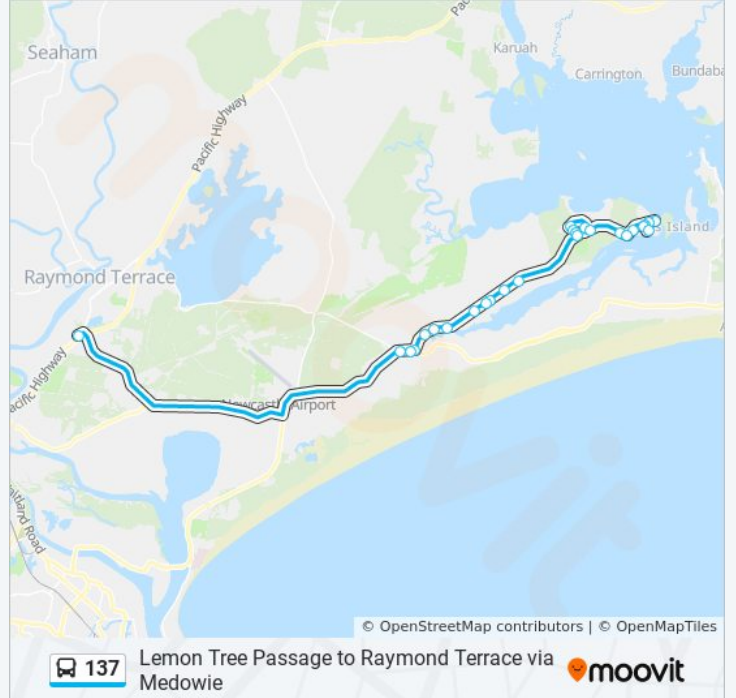

Use the Moovit App to find the closest 137 bus station near you and find out when is the next 137 bus arriving.

Direction: Hunter River HS

26 stops

[VIEW LINE SCHEDULE](#)

- Meredith Ave at Cook Pde
- Meredith Ave before Johnson Pde
- Gould Dr opp Club Lemon Tree
- Elaine Ave opp Kenneth Pde
- Kenneth Pde opp Club Lemon Tree
- Lemon Tree Passage Rd after Blanch St
- Lemon Tree Passage Rd after Crawley Ave
- Lemon Tree Passage Rd at Oyster Farm Rd
- Tilligerry RSL Club, Lemon Tree Passage Rd
- President Wilson Walk opp Tilligerry Shopping Plaza
- Clemenceau Cres opp Navy Nook
- Poilus Pde at President Poincare Pde
- Poilus Pde opp Tilligerry Trk
- Lemon Tree Passage Rd opp Poilus Pde
- Lemon Tree Passage Rd opp Oyster Cove Rd
- Lemon Tree Passage Rd opp 551
- Lemon Tree Passage Rd at Brownes Rd
- 442 Lemon Tree Passage Rd
- 378 Lemon Tree Passage Rd
- Lemon Tree Passage Rd opp Rookes Rd
- Lemon Tree Passage Rd opp 157

Stops: 26

Trip Duration: 43 min

Line Summary:

Lemon Tree Passage Rd opp Michael Dr

Lemon Tree Passage Rd before Nelson Bay Rd

Nelson Bay Rd after Oakvale Dr

Nelson Bay Rd opp Salt Ash Ave

Hunter River High School, Elkin Ave

Direction: Lemon Tree Passage

103 stops

[VIEW LINE SCHEDULE](#)

Raymond Terrace Market Place, Port Stephens St

Raymond Terrace Community Centre, Port Stephens St

Port Stephens St at Glenelg St

Raymond Terrace Shopping Centre, Sturgeon St