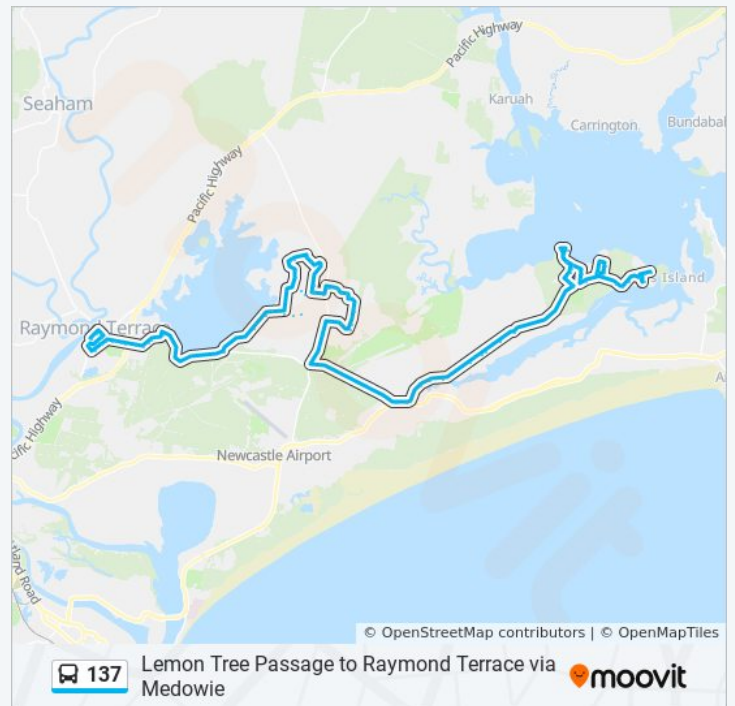

President Poincare Pde at King Albert Ave

President Poincare Pde before Clemenceau Cres

Clemenceau Cres opp Navy Nook

Poilus Pde at President Poincare Pde

Poilus Pde opp Tilligerry Trk

Lemon Tree Passage Rd opp Poilus Pde

Lemon Tree Passage Rd opp Oyster Cove Rd

Lemon Tree Passage Rd opp 551

Lemon Tree Passage Rd at Brownes Rd

442 Lemon Tree Passage Rd

378 Lemon Tree Passage Rd

Lemon Tree Passage Rd opp Rookes Rd

Lemon Tree Passage Rd opp 157

Lemon Tree Passage Rd opp Michael Dr

Lemon Tree Passage Rd before Nelson Bay Rd

Nelson Bay Rd after Oakvale Dr

Nelson Bay Rd opp Salt Ash Ave

Salt Ash Public School, Cecilia Cl

Medowie Rd after Blueberry Rd