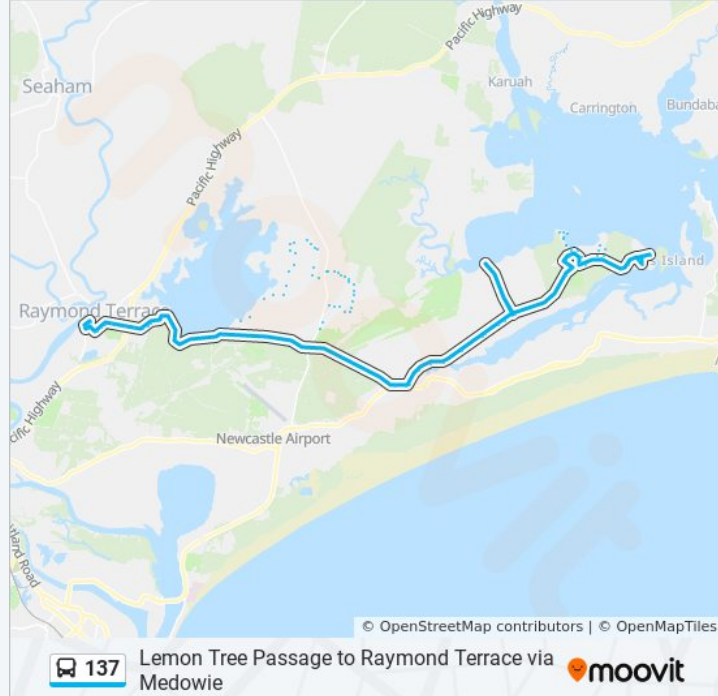

Brush Box Ave at Coolabah Rd

Kindlebark Dr opp Tea Tree Dr

Kindlebark Dr after Rosewood Dr

James Rd at Coachwood Dr

James Rd at Windeyer Cl

61 James Rd

James Rd at Raymond Cl

James Rd at Boyd Bvd

551 Lemon Tree Passage Rd

Lemon Tree Passage Rd opp Brownes Rd

Lemon Tree Passage Rd after Oyster Cove Rd

Tanilba Bay Golf Club, Lemon Tree Passage Rd

Poilus Pde at Tilligerry Trk

Poilus Pde at Pershing Pl