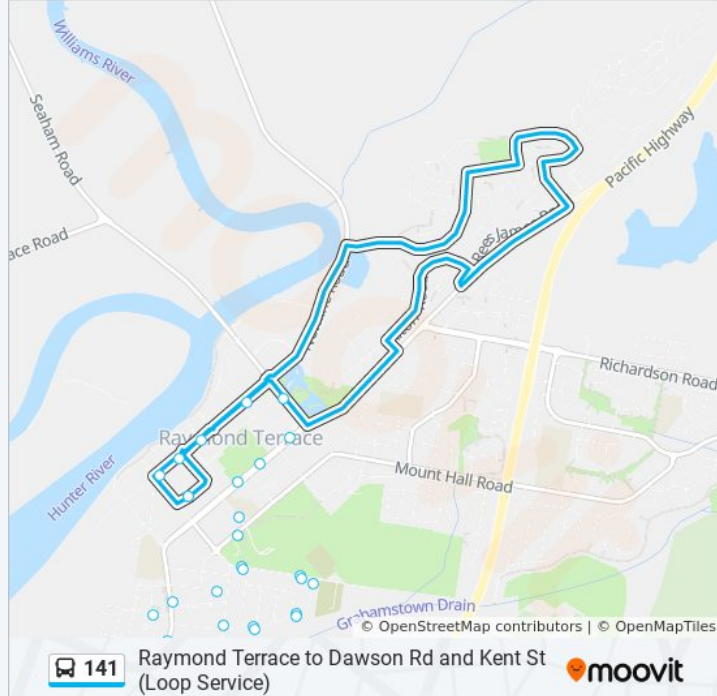

## Raymond Terrace to Dawson Rd and Kent St (Loop Service)

Get The App

The 141 bus line Raymond Terrace to Dawson Rd and Kent St (Loop Service) has one route. For regular weekdays, their operation hours are:

### Direction: Raymond Terrace

26 stops

[VIEW LINE SCHEDULE](#)

- Raymond Terrace Shopping Centre, Sturgeon St
- St Brigid's Parish School, William St
- Raymond Terrace Community Hall, Irrawang St
- Elizabeth Ave opp Charles St
- Elizabeth Ave opp Phillip Rd
- Phillip St at Elizabeth Ave
- Phillip Rd opp Windsor St
- Kia Ora Park, Phillip St
- Bareena St at Tathra St
- Coonanbarra St after Bareena St
- Adelaide St opp Bettles Park
- Wahroonga St opp Murulla Cres
- Adelaide St at Kent St
- Kia Ora Park, Phillip St
- Phillip Rd at Windsor St
- Elizabeth Ave after Phillip Rd
- Elizabeth Ave at Charles St
- Port Stephens Council, Adelaide St
- Adelaide St opp Cinema Centre
- Adelaide St after Kangaroo St
- William Bailey St at Carmichael St

### 141 bus Info

**Direction:** Raymond Terrace

**Stops:** 26

**Trip Duration:** 19 min

**Line Summary:**

Port Stephens St at Kangaroo St

Raymond Terrace Market Place, Port Stephens St

Raymond Terrace Community Centre, Port  
Stephens St

Port Stephens St at Glenelg St

Raymond Terrace Shopping Centre, Sturgeon St

141 bus time schedules and route maps are available in an offline PDF at [moovitapp.com](https://moovitapp.com). Use the [Moovit App](#) to see live bus times, train schedule or subway schedule, and step-by-step directions for all public transit in Sydney.