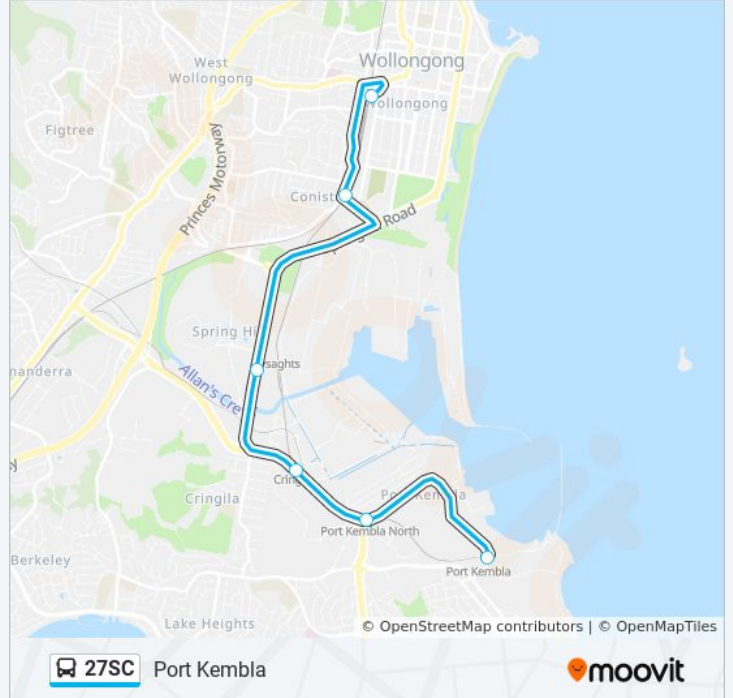

The 27SC bus line (Port Kembla) has 2 routes. For regular weekdays, their operation hours are:

(1) Port Kembla: 09:25 - 13:22(2) Wollongong: 09:42 - 13:42

Use the Moovit App to find the closest 27SC bus station near you and find out when is the next 27SC bus arriving.

Direction: Port Kembla

6 stops

[VIEW LINE SCHEDULE](#)

Wollongong Station, Station St

Coniston Public School, Auburn St

Springhill Rd after Entry Rd

Cringila Station, Five Islands Rd

Port Kembla North Station, Flinders St

27SC bus Info

Direction: Port Kembla

Stops: 6

Trip Duration: 16 min

Line Summary:

Direction: Wollongong

6 stops

[VIEW LINE SCHEDULE](#)

Old Port Rd opp Port Kembla Station

Flinders St opp Port Kembla North Station

Five Islands Rd opp Cringila Station

Springhill Rd before Entry Rd

Auburn St opp Coniston Public School

Wollongong Station, Station St