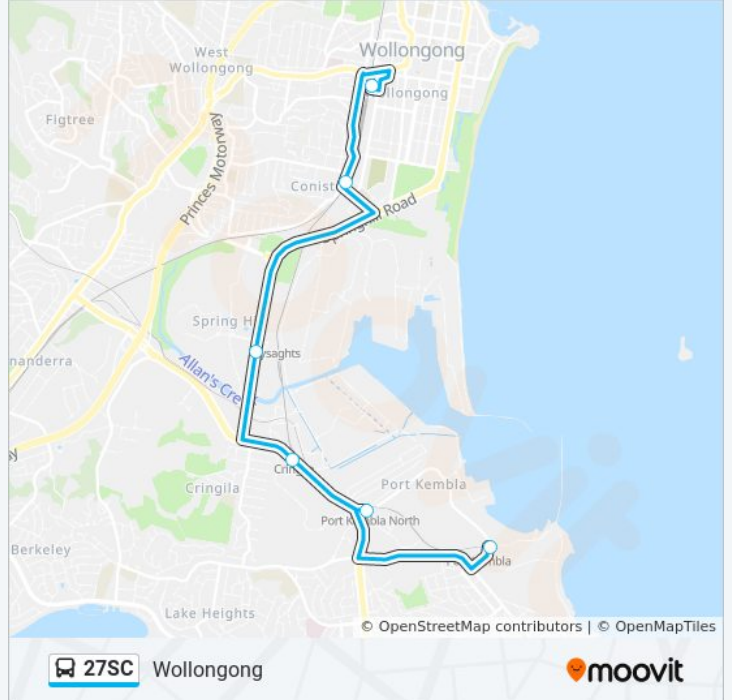

Direction: Port Kembla

6 stops

[VIEW LINE SCHEDULE](#)

Wollongong Station, Station St

Coniston Public School, Auburn St

Springhill Rd after Entry Rd

Cringila Station, Five Islands Rd

Port Kembla North Station, Flinders St

27SC bus Info

Direction: Port Kembla

Stops: 6

Trip Duration: 16 min

Line Summary:

Direction: Wollongong

6 stops

[VIEW LINE SCHEDULE](#)

Old Port Rd opp Port Kembla Station

Flinders St opp Port Kembla North Station

Five Islands Rd opp Cringila Station

Springhill Rd before Entry Rd

Auburn St opp Coniston Public School

Wollongong Station, Station St

27SC bus Info

Direction: Wollongong

Stops: 6

Trip Duration: 16 min

Line Summary:

27SC bus time schedules and route maps are available in an offline PDF at moovitapp.com. Use the Moovit App to see live bus times, train schedule or subway schedule, and step-by-step directions for all public transit in Sydney.