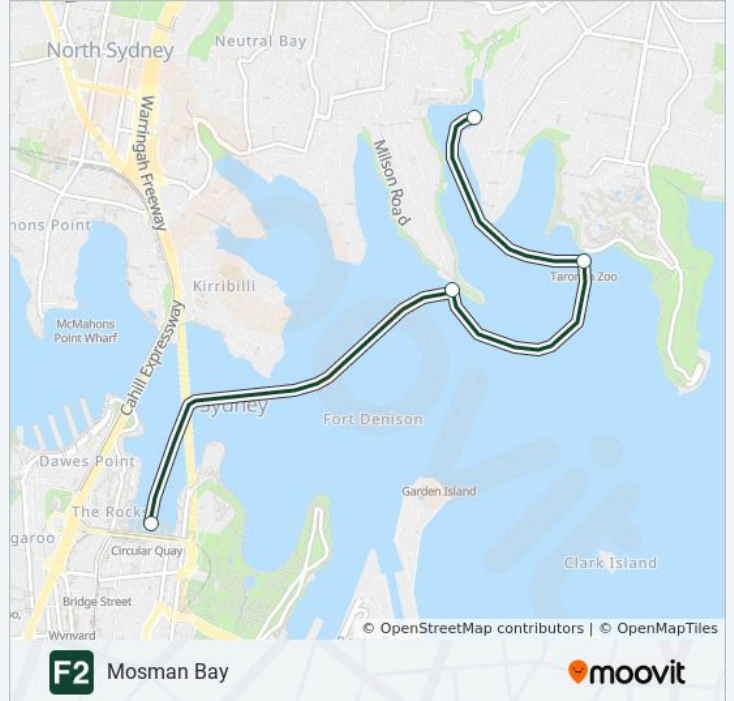

### F2 ferry Info

**Direction:** Circular Quay

**Stops:** 4

**Trip Duration:** 12 min

**Line Summary:**

**Direction: Mosman Bay**

4 stops

[VIEW LINE SCHEDULE](#)

Circular Quay Wharf 4

Cremorne Point Wharf

Taronga Zoo Wharf

Mosman Bay Wharf

**F2 ferry Time Schedule**

Mosman Bay Route Timetable:

Sunday	Not Operational
Monday	Not Operational
Tuesday	07:48 - 19:45
Wednesday	07:48 - 19:45
Thursday	07:48 - 19:45
Friday	07:48 - 19:45
Saturday	Not Operational

**F2 ferry Info**

**Direction:** Mosman Bay

**Stops:** 4

**Trip Duration:** 15 min

**Line Summary:**

### Direction: Taronga Zoo

2 stops

[VIEW LINE SCHEDULE](#)

Circular Quay Wharf 4

Taronga Zoo Wharf