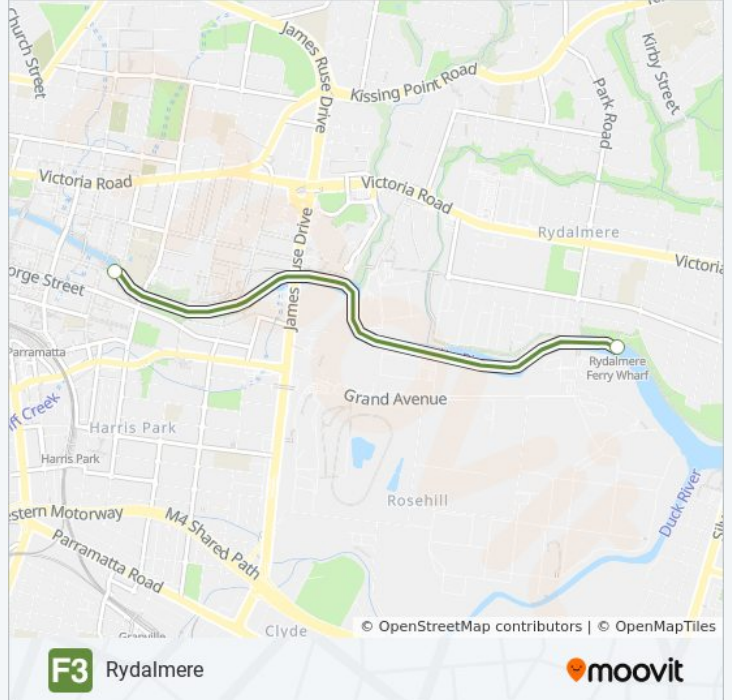

F3 ferry Info

Direction: Rydalmere

Stops: 10

Trip Duration: 54 min

Line Summary:

Direction: Rydalmere

2 stops

[VIEW LINE SCHEDULE](#)

Parramatta Wharf

Rydalmere Wharf

F3 ferry Time Schedule

Rydalmere Route Timetable:

Sunday	Not Operational
Monday	06:24 - 18:55
Tuesday	06:24 - 18:55
Wednesday	06:24 - 18:55
Thursday	06:24 - 07:24
Friday	06:24 - 17:55
Saturday	Not Operational

F3 ferry Info

Direction: Rydalmere

Stops: 2

Trip Duration: 20 min

Line Summary:

Direction: Sydney Olympic Park

12 stops

[VIEW LINE SCHEDULE](#)

Cabarita Wharf

Kissing Point Wharf

Meadowbank Wharf

Sydney Olympic Park Wharf

F3 ferry Time Schedule

Sydney Olympic Park Route Timetable:

Sunday	07:37 - 21:37
Monday	07:30 - 23:37
Tuesday	07:30 - 23:37
Wednesday	07:30 - 23:37
Thursday	07:30 - 23:37
Friday	07:30 - 23:37
Saturday	07:37 - 23:37