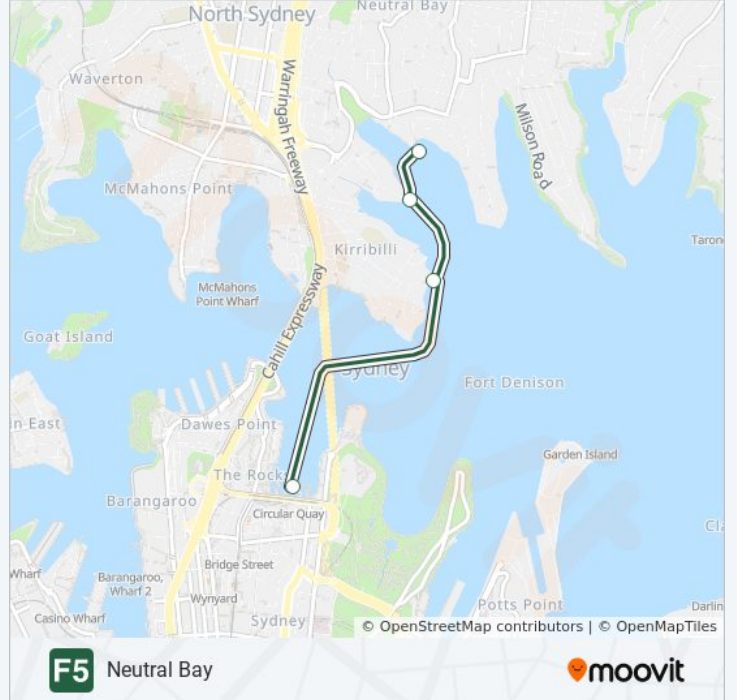

### F5 ferry Info

**Direction:** Circular Quay

**Stops:** 3

**Trip Duration:** 12 min

**Line Summary:**

### Direction: Neutral Bay

4 stops

[VIEW LINE SCHEDULE](#)

Circular Quay Wharf 4

Kirribilli Wharf

North Sydney Wharf

Neutral Bay Wharf

### F5 ferry Time Schedule

Neutral Bay Route Timetable:

Sunday	08:25 - 20:25
Monday	05:57 - 23:25
Tuesday	05:57 - 23:25
Wednesday	05:57 - 23:25
Thursday	05:57 - 23:25
Friday	05:57 - 23:25
Saturday	06:25 - 23:25

### F5 ferry Info

**Direction:** Neutral Bay

**Stops:** 4

**Trip Duration:** 12 min

**Line Summary:**

F5 ferry time schedules and route maps are available in an offline PDF at [moovitapp.com](https://moovitapp.com). Use the [Moovit App](#) to see live bus times, train schedule or subway schedule, and step-by-step directions for all public transit in Sydney.