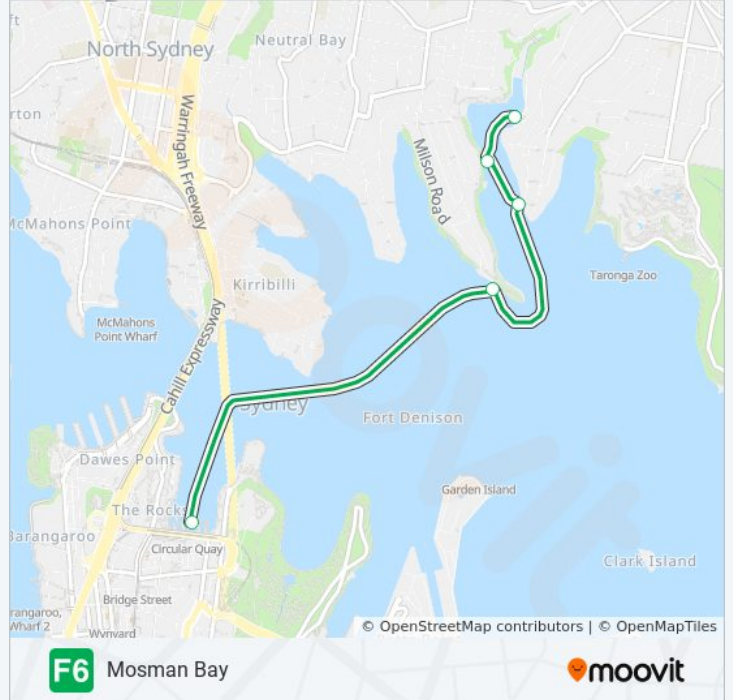

### Direction: Circular Quay

4 stops

[VIEW LINE SCHEDULE](#)

Mosman Bay Wharf

Old Cremorne Wharf

Cremorne Point Wharf

Circular Quay Wharf 4

### F6 ferry Info

**Direction:** Circular Quay

**Stops:** 4

**Trip Duration:** 20 min

**Line Summary:**

**Direction: Mosman Bay**

4 stops

[VIEW LINE SCHEDULE](#)

- Circular Quay Wharf 4
- Cremorne Point Wharf
- Old Cremorne Wharf
- Mosman Bay Wharf

**F6 ferry Time Schedule**

Mosman Bay Route Timetable:

Sunday	00:00 - 21:00
Monday	06:05 - 23:00
Tuesday	00:00 - 23:00
Wednesday	00:00 - 23:00
Thursday	00:00 - 23:00
Friday	00:00 - 23:00
Saturday	00:00 - 23:00

**F6 ferry Info**

**Direction:** Mosman Bay

**Stops:** 4

**Trip Duration:** 20 min

**Line Summary:**

F6 ferry time schedules and route maps are available in an offline PDF at [moovitapp.com](https://moovitapp.com). Use the [Moovit App](#) to see live bus times, train schedule or subway schedule, and step-by-step directions for all public transit in Sydney.