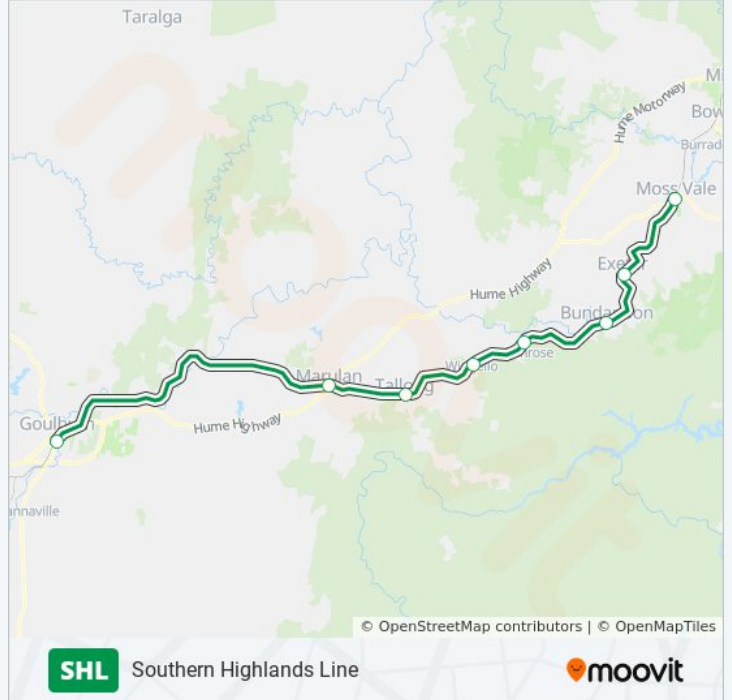

Line Summary:

Wingello Station
Tallong Station
Marulan Station
Goulburn Station

Direction: Moss Vale

8 stops

[VIEW LINE SCHEDULE](#)

Goulburn Station
Marulan Station
Tallong Station
Wingello Station
Penrose Station
Bundanoon Station
Exeter Station
Moss Vale Station

SHL train Info

Direction: Moss Vale

Stops: 8

Trip Duration: 57 min

Line Summary:

Direction: Moss Vale

15 stops

[VIEW LINE SCHEDULE](#)