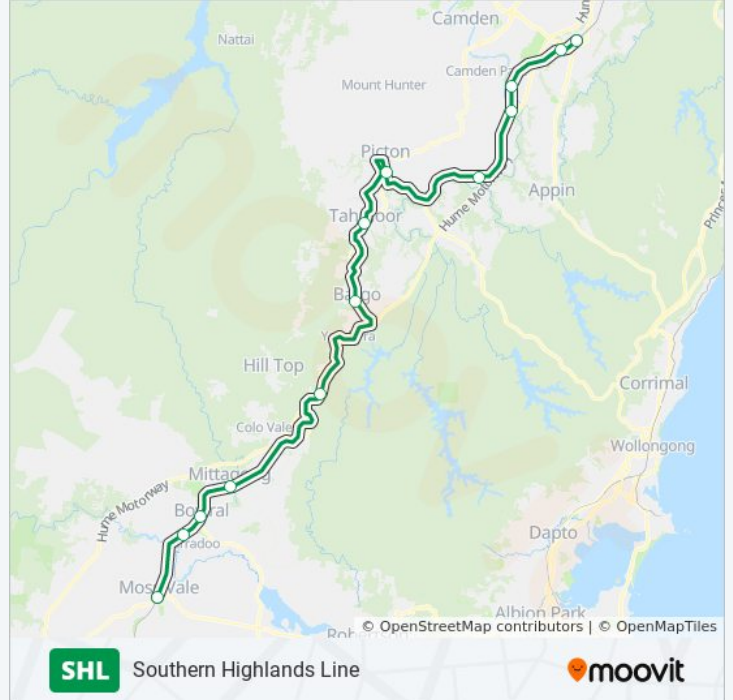

SHL train Info

Direction: Moss Vale

Stops: 8

Trip Duration: 57 min

Line Summary:

Direction: Moss Vale

15 stops

[VIEW LINE SCHEDULE](#)

SHL train Time Schedule

Moss Vale Route Timetable:

Sunday	06:09 - 22:39
Monday	05:32 - 22:35
Tuesday	00:24 - 22:35
Wednesday	00:24 - 22:35
Thursday	00:24 - 22:35
Friday	00:24 - 22:35
Saturday	00:24 - 22:24

SHL train Info

Direction: Moss Vale

Stops: 15

Trip Duration: 80 min

Line Summary:

SHL train time schedules and route maps are available in an offline PDF at moovitapp.com. Use the [Moovit App](#) to see live bus times, train schedule or subway schedule, and step-by-step directions for all public transit in Sydney.