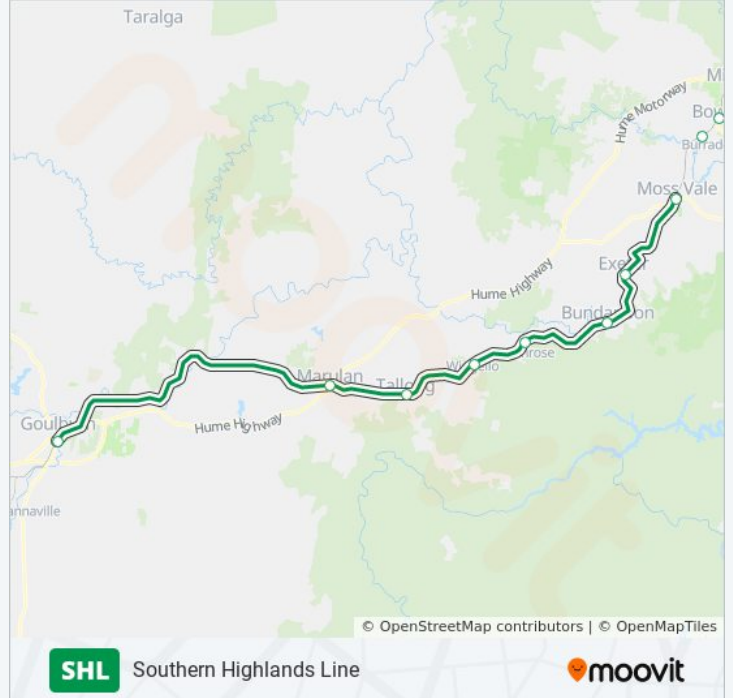

Sunday	04:45 - 17:54
Monday	06:09 - 18:44
Tuesday	06:09 - 18:44
Wednesday	06:09 - 18:44
Thursday	06:09 - 18:44
Friday	06:09 - 18:44
Saturday	17:55

SHL train Info

Direction: Goulburn

Stops: 22

Trip Duration: 94 min

Line Summary:

Wingello Station
Tallong Station
Marulan Station
Goulburn Station

Direction: Moss Vale

8 stops

[VIEW LINE SCHEDULE](#)

Goulburn Station
Marulan Station
Tallong Station
Wingello Station
Penrose Station
Bundanoon Station
Exeter Station
Moss Vale Station

SHL train Info

Direction: Moss Vale

Stops: 8

Trip Duration: 57 min

Line Summary:

Direction: Moss Vale

15 stops

[VIEW LINE SCHEDULE](#)