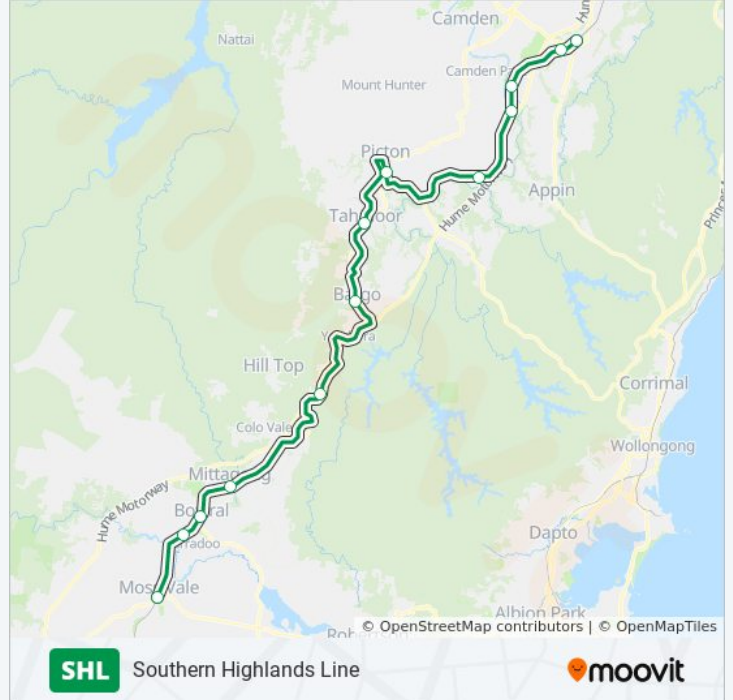

Use the Moovit App to find the closest SHL train station near you and find out when is the next SHL train arriving.

Direction: Campbelltown

20 stops

[VIEW LINE SCHEDULE](#)

- Goulburn Station
- Marulan Station
- Tallong Station
- Wingello Station
- Penrose Station
- Bundanoon Station
- Exeter Station
- Moss Vale Station
- Burradoo Station
- Bowral Station
- Mittagong Station
- Yerrinbool Station
- Bargo Station
- Tahmoor Station
- Picton Station
- Douglas Park Station
- Menangle Station
- Menangle Park Station
- Macarthur Station
- Campbelltown Station

SHL train Info

Direction: Campbelltown

Stops: 20

Trip Duration: 81 min

Line Summary:

Direction: Central

22 stops

[VIEW LINE SCHEDULE](#)