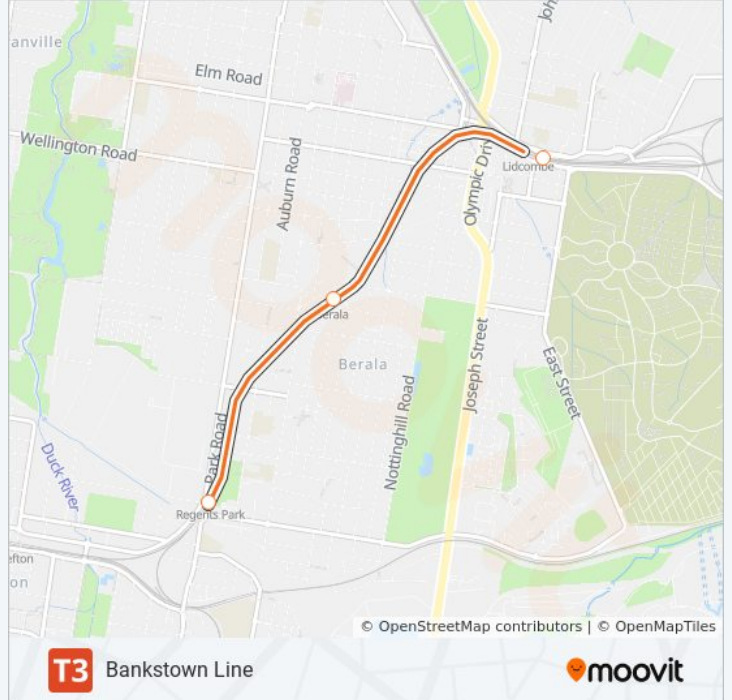

**T3 train Info**

**Direction:** Lidcombe

**Stops:** 3

**Trip Duration:** 28 min

**Line Summary:**

**Direction: Liverpool**

31 stops

[VIEW LINE SCHEDULE](#)

**T3 train Info**

**Direction:** Liverpool

**Stops:** 31

**Trip Duration:** 52 min

**Line Summary:**

Wiley Park Station

Punchbowl Station

Bankstown Station