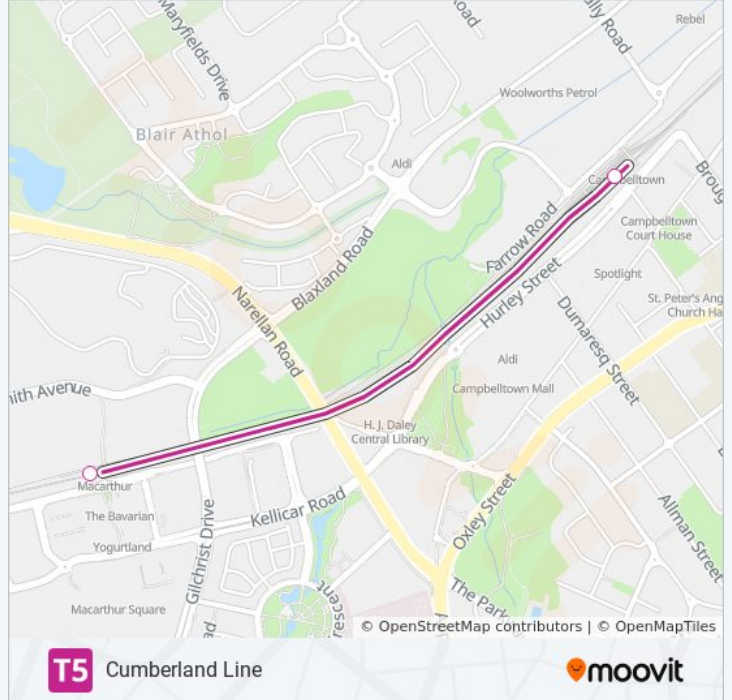

Line Summary:

Direction: Leppington

30 stops

[VIEW LINE SCHEDULE](#)

- Richmond Station
- East Richmond Station
- Clarendon Station
- Windsor Station
- Mulgrave Station
- Vineyard Station
- Riverstone Station
- Schofields Station
- Quakers Hill Station
- Marayong Station
- Blacktown Station
- Seven Hills Station
- Toongabbie Station
- Pendle Hill Station
- Wentworthville Station
- Westmead Station
- Parramatta Station
- Harris Park Station