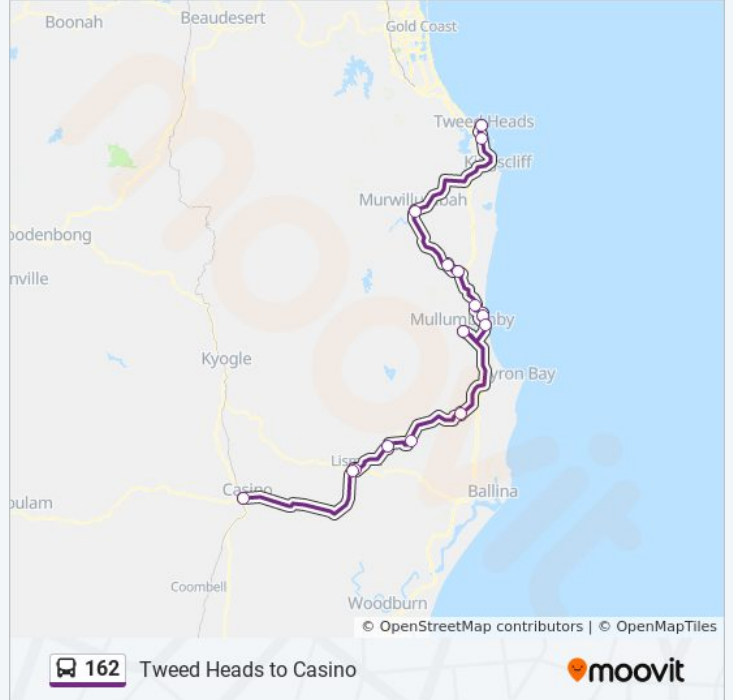

162 bus time schedules and route maps are available in an offline PDF at moovitapp.com. Use the Moovit App to see live bus times, train schedule or subway schedule, and step-by-step directions for all public transit in Sydney.

© 2024 Moovit - All Rights Reserved