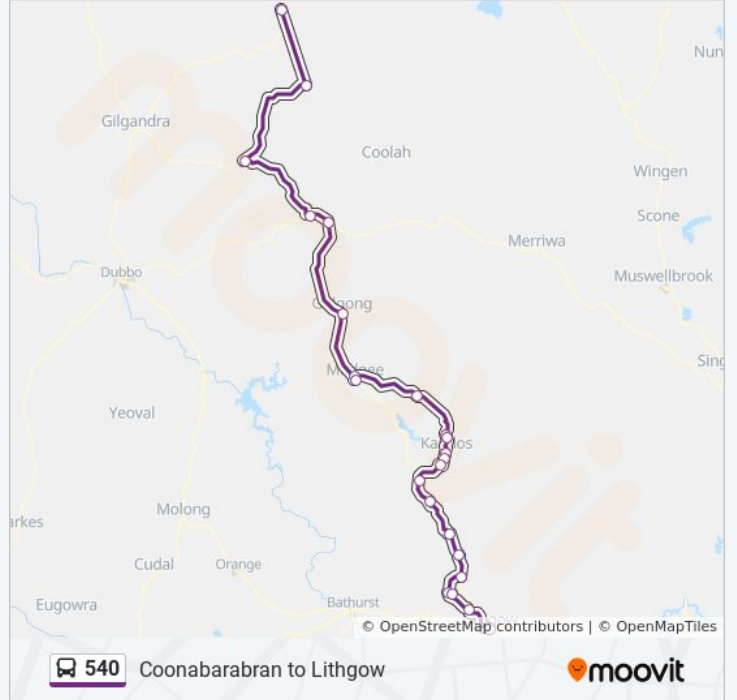

 540

Coonabarabran to Lithgow

Get The App

The 540 bus line Coonabarabran to Lithgow has one route. For regular weekdays, their operation hours are:

(1) Lithgow: 12:35

Use the Moovit App to find the closest 540 bus station near you and find out when is the next 540 bus arriving.

Direction: Lithgow

23 stops

[VIEW LINE SCHEDULE](#)

Coonabarabran Visitors Centre, Newell Hwy

Bullinda St after Renshaw St

Castlereagh Hwy at Brambil St

Lions Park Rest Area, Bolaro St

Castlereagh Hwy before Golden Hwy

Herbert St opp White St

Market St opp Robertson Park

Mudgee Station, Coach Stop

Lue Rd opp Martin St

Louee St after Cudgegong St

Rylstone Hospital, Ilford Rd

Ilford Rd after Angus Av

Cooper Dr before Cement Av

540 bus Info

Direction: Lithgow

Stops: 23

Trip Duration: 330 min

Line Summary:

Lithgow Station, Railway Pde, Bay 1

540 bus time schedules and route maps are available in an offline PDF at moovitapp.com. Use the Moovit App to see live bus times, train schedule or subway schedule, and step-by-step directions for all public transit in Sydney.