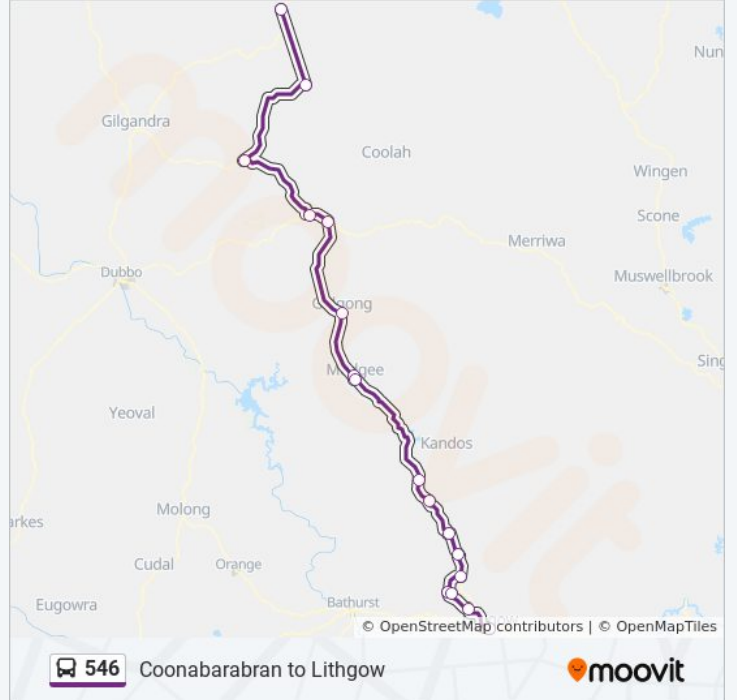

 **546**

Coonabarabran to Lithgow

Get The App

The 546 bus line Coonabarabran to Lithgow has one route. For regular weekdays, their operation hours are:

(1) Lithgow: 13:00

Use the Moovit App to find the closest 546 bus station near you and find out when is the next 546 bus arriving.

Direction: Lithgow

17 stops

[VIEW LINE SCHEDULE](#)

Coonabarabran Visitors Centre, Newell Hwy

Bullinda St after Renshaw St

Castlereagh Hwy at Brambil St

Lions Park Rest Area, Bolaro St

Castlereagh Hwy before Golden Hwy

Railway Ave before Russell St

Williwa St before Lett St

Barton Av at Cripps Av

Lithgow Station, Railway Pde, Bay 1

546 bus Time Schedule

Lithgow Route Timetable:

Sunday	13:00
Monday	Not Operational
Tuesday	13:00
Wednesday	13:00
Thursday	13:00
Friday	Not Operational
Saturday	Not Operational

546 bus Info

Direction: Lithgow

Stops: 17

Trip Duration: 305 min

Line Summary:

546 bus time schedules and route maps are available in an offline PDF at moovitapp.com. Use the Moovit App to see live bus times, train schedule or subway schedule, and step-by-step directions for all public transit in Sydney.