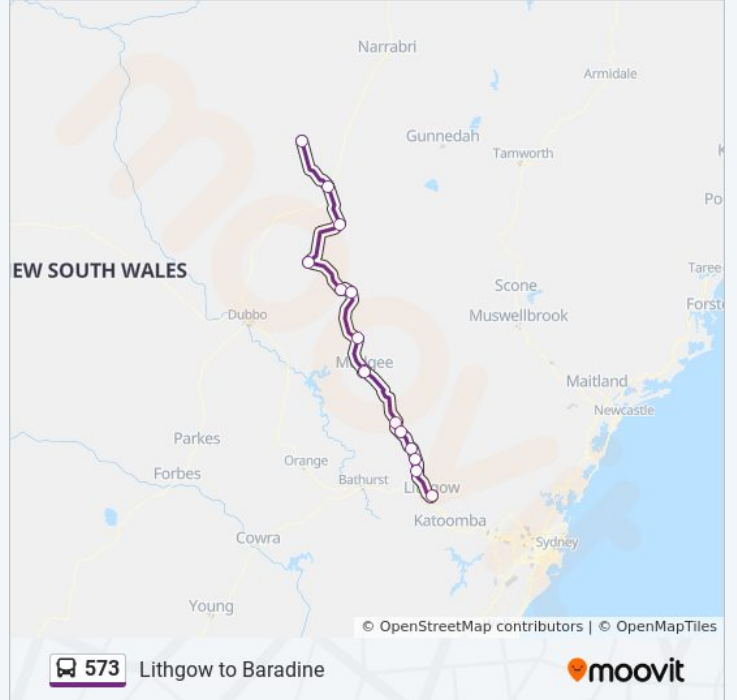

 573

Lithgow to Baradine

Get The App

The 573 bus line Lithgow to Baradine has one route. For regular weekdays, their operation hours are:

(1) Baradine: 10:00

Use the Moovit App to find the closest 573 bus station near you and find out when is the next 573 bus arriving.

Direction: Baradine

15 stops

[VIEW LINE SCHEDULE](#)

- Lithgow Station, Railway Pde, Bay 3
- Castlereagh Hwy at King St
- Castlereagh Hwy after Quarry Rd
- Castlereagh Hwy at Ely St
- Castlereagh Hwy at Mt Vincent Rd
- Ilford Rest Area, Castlereagh Hwy
- Mudgee Station, Coach Stop
- Robertson Park, Market St
- Herbert St opp White St
- Castlereagh Hwy before Golden Hwy
- Lions Park Rest Area, Bolaro St
- Castlereagh Hwy at Brambil St
- Bullinda St after Renshaw St
- Coonabarabran Visitors Centre, Newell Hwy
- Wellington St at Darling St

573 bus Time Schedule

Baradine Route Timetable:

Sunday	Not Operational
Monday	Not Operational
Tuesday	Not Operational
Wednesday	Not Operational
Thursday	10:00
Friday	Not Operational
Saturday	Not Operational

573 bus Info

Direction: Baradine

Stops: 15

Trip Duration: 335 min

Line Summary:

573 bus time schedules and route maps are available in an offline PDF at moovitapp.com. Use the Moovit App to see live bus times, train schedule or subway schedule, and step-by-step directions for all public transit in Sydney.