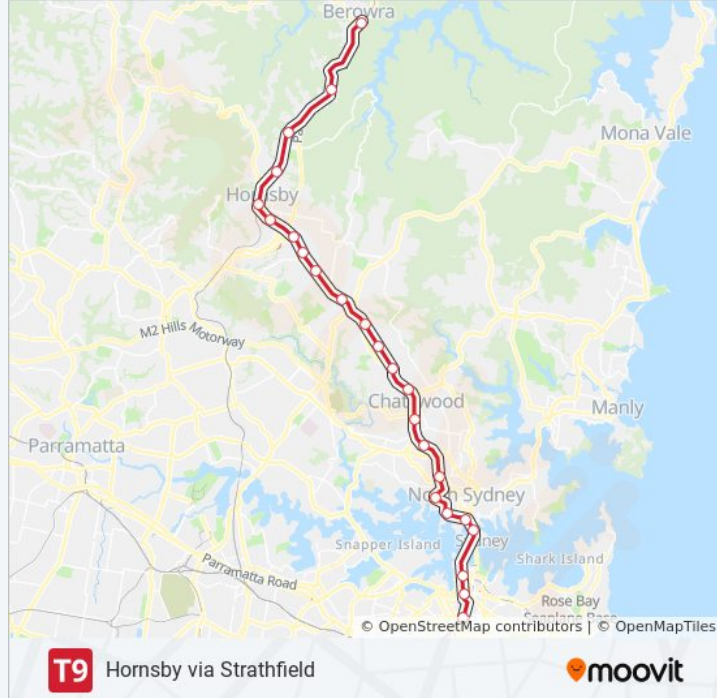

T9 train Info

Direction: Hornsby via Strathfield

Stops: 24

Trip Duration: 50 min

Line Summary:

Waverton Station
North Sydney Station
Milsons Point Station
Wynyard Station
Town Hall Station
Central Station

Direction: Rhodes

T9 train Info

Direction: Rhodes

Stops: 4

Trip Duration: 21 min

Line Summary:

Direction: Rhodes via Strathfield

12 stops

[VIEW LINE SCHEDULE](#)