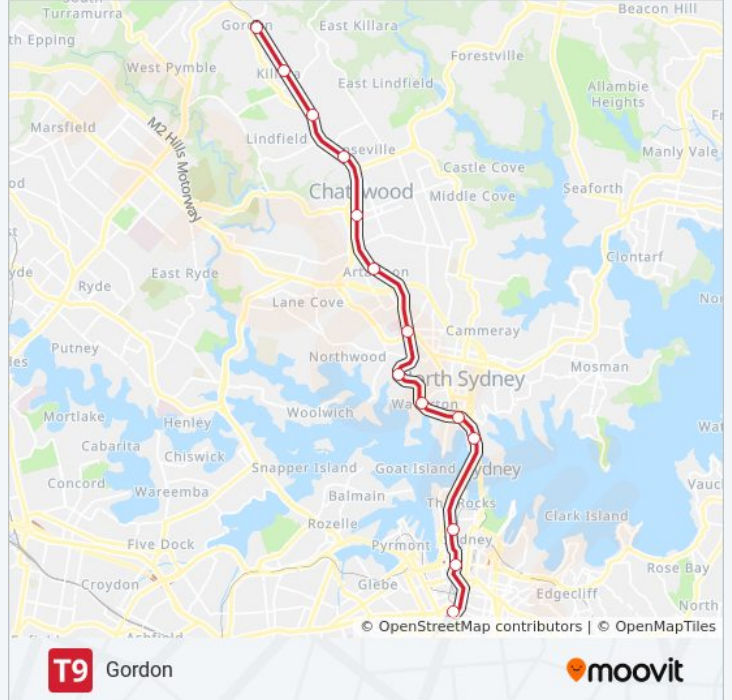

Direction: Gordon via Lindfield

18 stops

[VIEW LINE SCHEDULE](#)

- Hornsby Station
- Normanhurst Station
- Thornleigh Station
- Pennant Hills Station
- Beecroft Station
- Cheltenham Station
- Epping Station
- Eastwood Station
- Denistone Station
- West Ryde Station
- Meadowbank Station
- Rhodes Station
- Concord West Station
- North Strathfield Station
- Strathfield Station
- Burwood Station
- Redfern Station
- Central Station

T9 train Time Schedule

Gordon via Lindfield Route Timetable:

Sunday	Not Operational
Monday	04:31 - 23:26
Tuesday	04:31 - 23:26
Wednesday	04:31 - 23:26
Thursday	04:31 - 23:26
Friday	04:31 - 23:56
Saturday	Not Operational

T9 train Info

Direction: Gordon via Lindfield

Stops: 18

Trip Duration: 53 min

Line Summary: