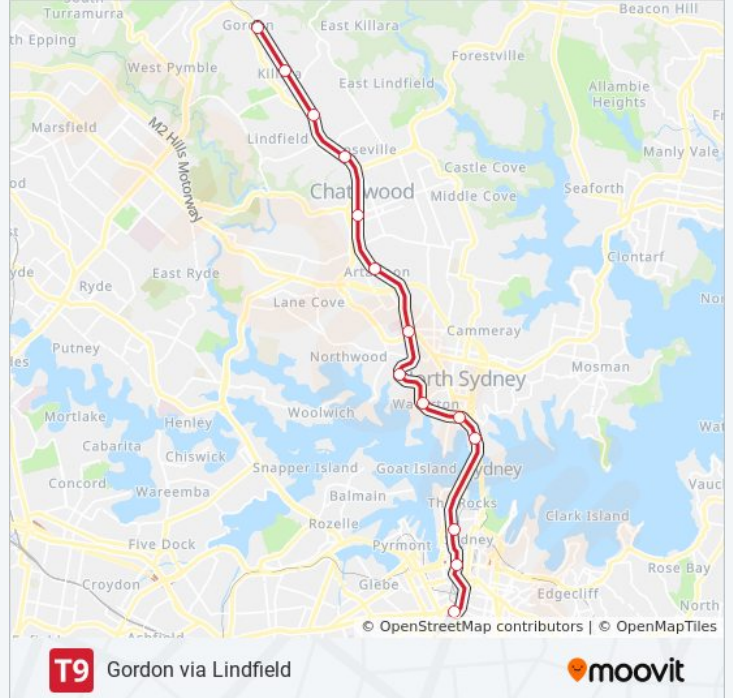

T9 train Info

Direction: Gordon via Lindfield

Stops: 14

Trip Duration: 36 min

Line Summary:

Direction: Hornsby

18 stops

[VIEW LINE SCHEDULE](#)