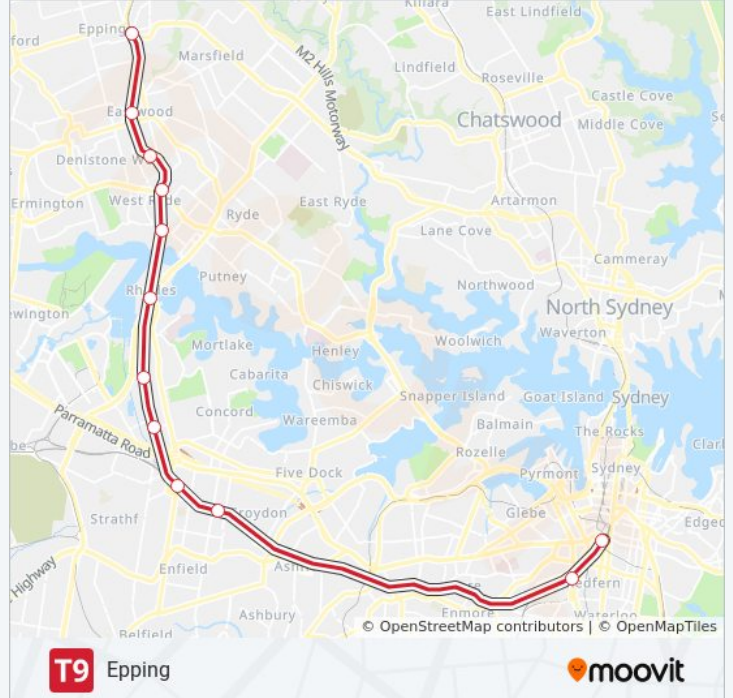

T9 train Info

Direction: Epping

Stops: 11

Trip Duration: 34 min

Line Summary:

Direction: Epping via Strathfield

24 stops

[VIEW LINE SCHEDULE](#)