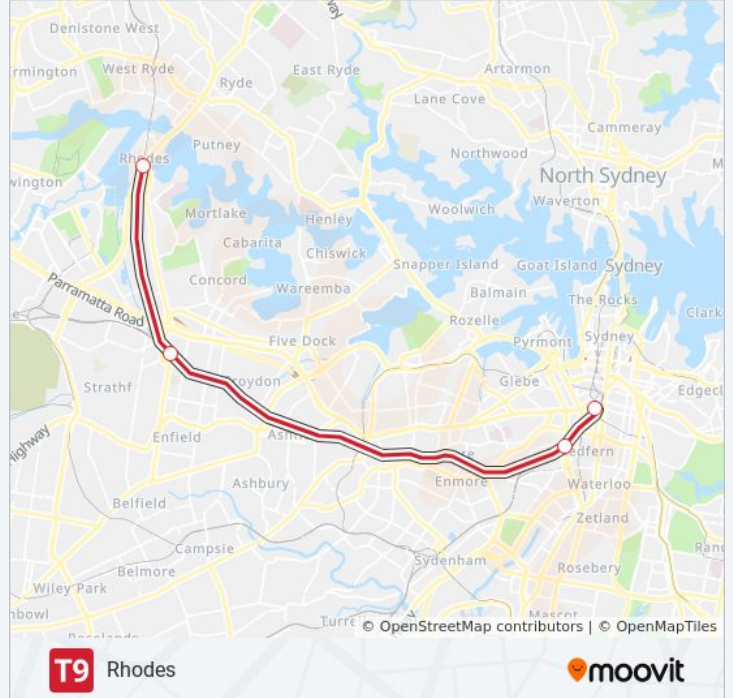

T9 train Info

Direction: Hornsby via Strathfield

Stops: 24

Trip Duration: 50 min

Line Summary:

Waverton Station
North Sydney Station
Milsons Point Station
Wynyard Station
Town Hall Station
Central Station

Direction: Rhodes

T9 train Info

Direction: Rhodes

Stops: 4

Trip Duration: 21 min

Line Summary:

Direction: Rhodes via Strathfield

12 stops

[VIEW LINE SCHEDULE](#)