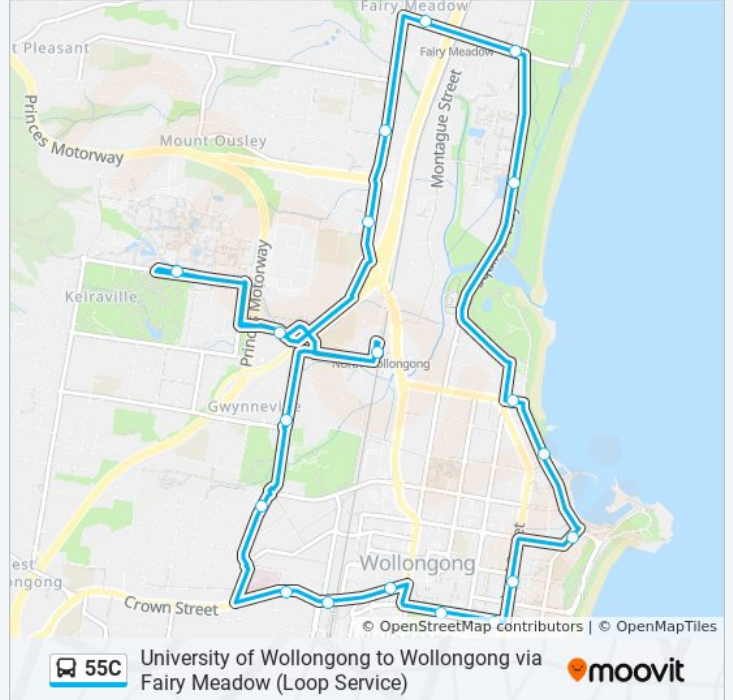

(1) Uni of Wollongong via Wollongong: 07:05 - 21:45

Use the Moovit App to find the closest 55C bus station near you and find out when is the next 55C bus arriving.

Direction: Uni of Wollongong via Wollongong

Crown St at Gladstone Ave

Crown St opp Wollongong Hospital

Mercury St after Greenacre Rd

Foley St opp Gipps St

North Wollongong Station, Porter St

University Ave after Graham Ave

University of Wollongong, Northfields Ave, Stand C

55C bus Time Schedule

Uni of Wollongong via Wollongong Route Timetable:

Sunday	09:50 - 16:10
Monday	07:05 - 21:45
Tuesday	07:05 - 21:45
Wednesday	07:05 - 21:45
Thursday	07:05 - 21:45
Friday	07:05 - 21:45
Saturday	09:50 - 16:10

55C bus Info

Direction: Uni of Wollongong via Wollongong

Stops: 20

Trip Duration: 40 min

Line Summary:

55C bus time schedules and route maps are available in an offline PDF at moovitapp.com. Use the Moovit App to see live bus times, train schedule or subway schedule, and step-by-step directions for all public transit in Sydney.