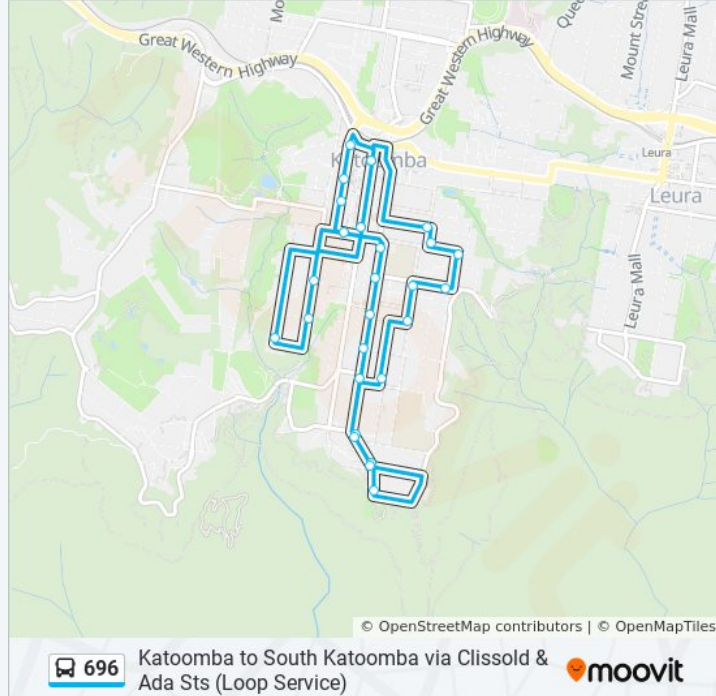

Waratah St after Parke St

Katoomba St after Waratah St

Katoomba St before Bathurst Rd

Clissold St at Duff St

Duff St at Waratah St

Emily St at Waratah St

Merriwa St at Carrington Ave

Ada St at Merriwa St

Ada St at Oatley Ave

Darley St before Kurrawan Rd

Echo Point Rd after Lurline St

Echo Point Rd at Forster Rd

696 bus Time Schedule

Katoomba Route Timetable:

Sunday	Not Operational
Monday	09:35 - 13:35
Tuesday	09:35 - 13:35
Wednesday	09:35 - 13:35
Thursday	09:35 - 13:35
Friday	09:35 - 13:35
Saturday	Not Operational

696 bus Info

Direction: Katoomba

Stops: 31

Trip Duration: 28 min

Line Summary:

Echo Point Lookout, Echo Point Rd, Stand A

Echo Point Rd at Panorama Dr

Echo Point Rd opp Raymond Rd

Lurline St at Goyder Ave

Lurline St opp Warwick St

Lurline St opp Oatley Ave

Lurline St opp Merriwa St

Lurline St before Waratah St

Katoomba St after Waratah St

Katoomba St before Bathurst Rd

696 bus time schedules and route maps are available in an offline PDF at moovitapp.com. Use the [Moovit App](#) to see live bus times, train schedule or subway schedule, and step-by-step directions for all public transit in Sydney.