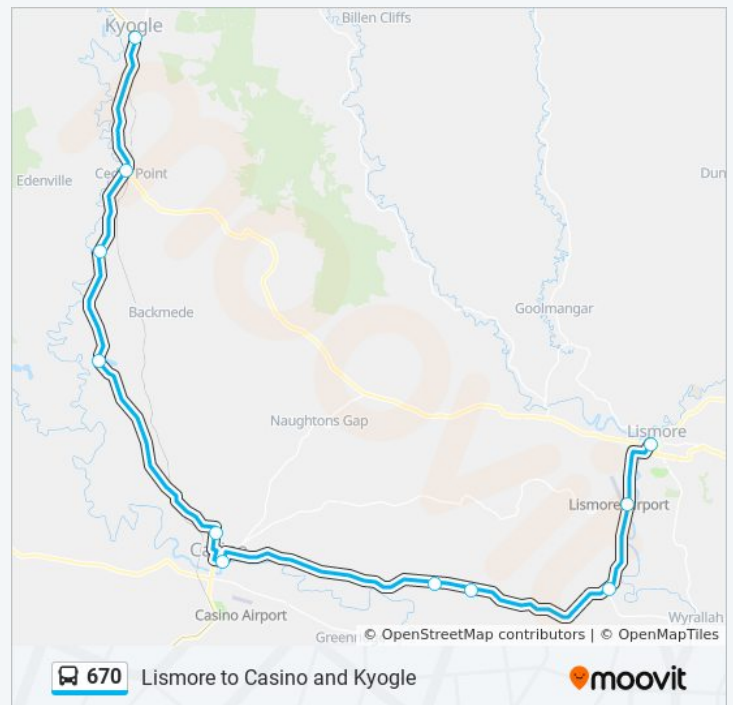

Use the Moovit App to find the closest 670 station near you and find out when is the next 670 arriving.

Direction: Casino

6 stops

[VIEW LINE SCHEDULE](#)

Lismore Transit Centre, Molesworth St

Lismore Airport, Bruxner Hwy

670 Info

Direction: Casino

Stops: 6

Trip Duration: 35 min

Line Summary:

Direction: Kyogle

11 stops

[VIEW LINE SCHEDULE](#)

670 Time Schedule

Kyogle Route Timetable:

Sunday	Not Operational
Monday	14:00
Tuesday	14:00
Wednesday	14:00
Thursday	14:00
Friday	14:00
Saturday	Not Operational

670 Info

Direction: Kyogle

Stops: 11

Trip Duration: 65 min

Line Summary:

Direction: Lismore

6 stops

[VIEW LINE SCHEDULE](#)

Casino Shopping Plaza, Canterbury St
Bruxner Hwy at Caniaba Rd
Fig Tree Lane at Bruxner Hwy

670 Time Schedule

Lismore Route Timetable:

Sunday	Not Operational
Monday	07:30
Tuesday	07:30
Wednesday	07:30
Thursday	07:30