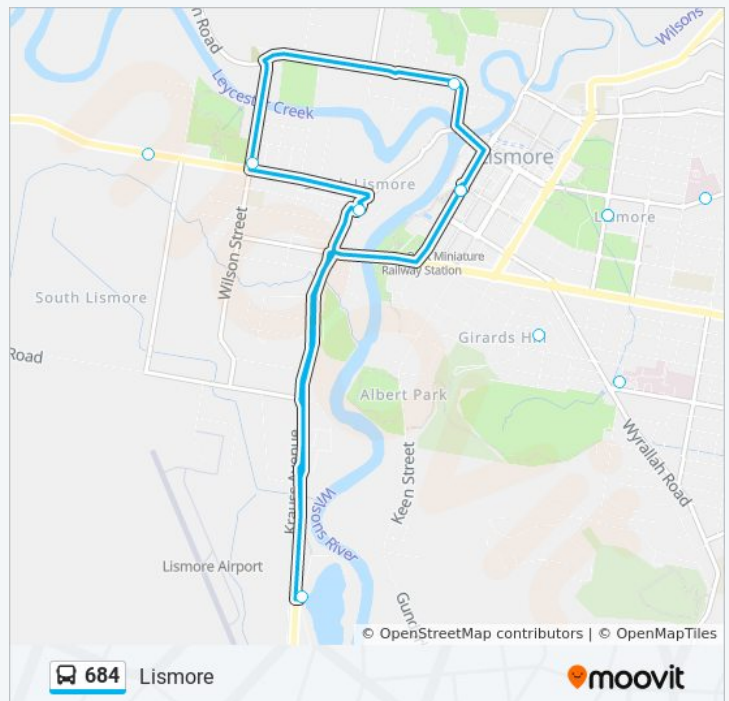

# Lismore

Get The App

The 684 line Lismore has one route. For regular weekdays, their operation hours are:

(1) Lismore: 07:22 - 17:15

Use the Moovit App to find the closest 684 station near you and find out when is the next 684 arriving.

**Direction: Lismore**

27 stops

[VIEW LINE SCHEDULE](#)

- Lismore Transit Centre, Molesworth St
- Conway St at Carrington St
- Lismore Square, Brewster St
- Lismore Base Hospital, Uralba St
- Lismore Public School, Magellan St
- Ballina Rd before Dibbs St
- Nielson St opp Somerville Ave
- Stocks St opp St Vincent's Private Hospital
- Daphne St at Esyth St
- Lismore Square, Brewster St
- Conway St at Carrington St
- Lismore Transit Centre, Molesworth St
- Terania St after Bridge St
- Terania St at McCauley St
- Wilson St at Casino St
- Casino St at Hanlon St
- Centre St at Casino St
- Lismore Station, Coach Stop
- Union St at Foleys Rd
- 140 Bruxner Hwy
- Habib Dr at Krauss Ave
- Habib Dr before Three Chain Rd

**684 Time Schedule**

Lismore Route Timetable:

Sunday	Not Operational
Monday	07:22 - 17:15
Tuesday	07:22 - 17:15
Wednesday	07:22 - 17:15
Thursday	07:22 - 17:15
Friday	07:22 - 17:15
Saturday	08:06 - 17:48

**684 Info**

**Direction:** Lismore

**Stops:** 27

**Trip Duration:** 48 min

**Line Summary:**

Snow St before Union St

Union St at Cook St

Union St before Rhodes St