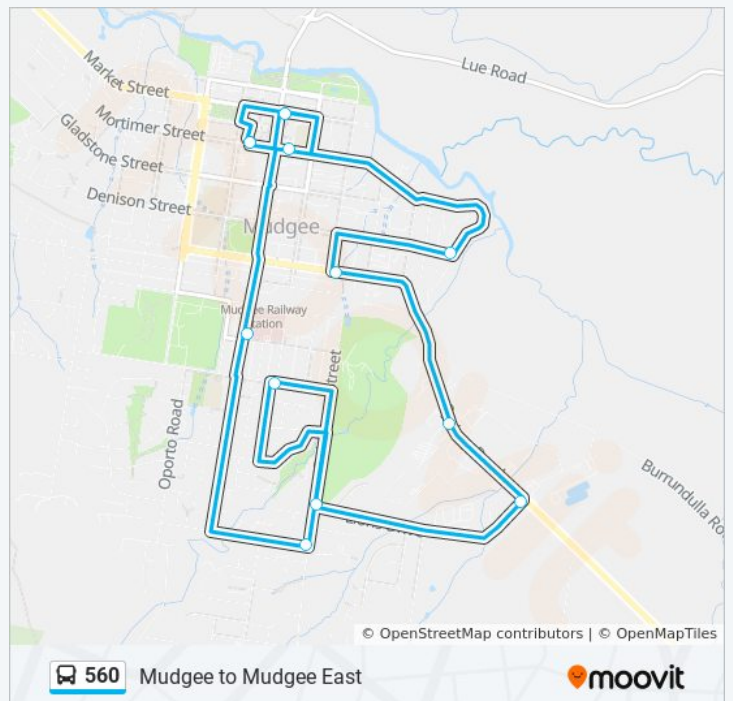

# Mudgee to Mudgee East

Get The App

The 560 line Mudgee to Mudgee East has one route. For regular weekdays, their operation hours are:

(1) Mudgee: 10:02 - 16:15

Use the Moovit App to find the closest 560 station near you and find out when is the next 560 arriving.

**Direction: Mudgee**

13 stops

[VIEW LINE SCHEDULE](#)

- Mortimer Centre, Mortimer St
- Town Centre Shopping, Mortimer St
- Market St And Church St
- Mudgee District Hospital, Church St
- Spring Rd at Robertson St
- Madeira Rd at Bawden Rd
- Robertson St at Lions Dr
- Homeworks Centre, Lions Dr
- Sydney Rd opp Industrial Rd
- Horatio St at Lawson St
- Cedar Av at Mulgoa Way
- Market St And Church St
- Mortimer Centre, Mortimer St

**560 Time Schedule**

Mudgee Route Timetable:

Sunday	Not Operational
Monday	10:02 - 16:15
Tuesday	10:02 - 16:15
Wednesday	10:02 - 16:15
Thursday	10:02 - 16:15
Friday	10:02 - 16:15
Saturday	Not Operational

**560 Info**

**Direction:** Mudgee

**Stops:** 13

**Trip Duration:** 28 min

**Line Summary:**

560 time schedules and route maps are available in an offline PDF at [moovitapp.com](https://moovitapp.com). Use the Moovit App to see live bus times, train schedule or subway schedule, and step-by-step directions for all public transit in Sydney.