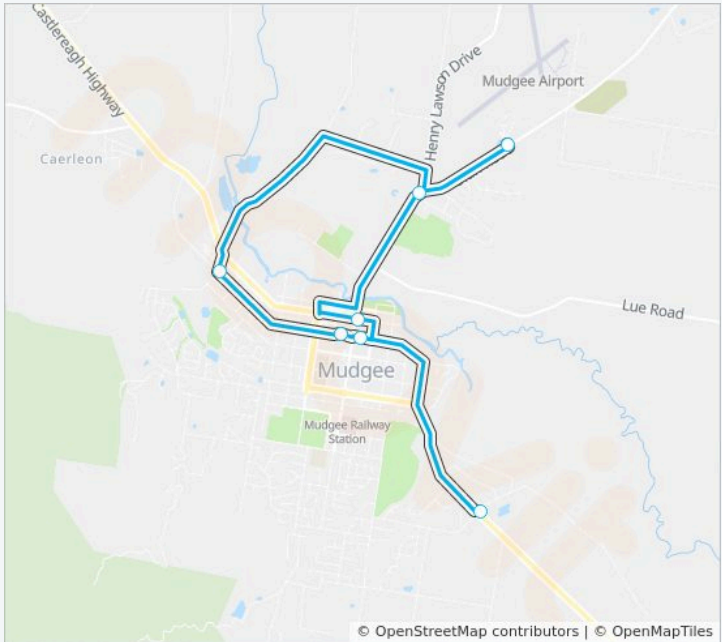

Mudgee to Mudgee North via Putta Bucca

Get The App

The 563 line (Mudgee to Mudgee North via Putta Bucca) has 2 routes. For regular weekdays, their operation hours are:
(1) Burrundulla: 09:50 - 13:52(2) Mudgee: 15:45
Use the Moovit App to find the closest 563 station near you and find out when is the next 563 arriving.

Direction: Burrundulla
8 stops
[VIEW LINE SCHEDULE](#)

- Mortimer Centre, Mortimer St
- Town Centre Shopping, Mortimer St
- Market St And Church St
- Ulan Rd before Henry Lawson Dr
- TAFE Western, Ulan Rd
- Bell St at Mortimer St
- Mortimer Centre, Mortimer St
- Burrundulla Rd at Sydney Rd

563 Info
Direction: Burrundulla
Stops: 8
Trip Duration: 25 min
Line Summary:

Direction: Mudgee

8 stops

[VIEW LINE SCHEDULE](#)

Burrundulla Rd at Sydney Rd

Mortimer Centre, Mortimer St

Town Centre Shopping, Mortimer St

Market St And Church St

Ulan Rd before Henry Lawson Dr

TAFE Western, Ulan Rd

Bell St at Mortimer St

Mortimer Centre, Mortimer St

563 Time Schedule

Mudgee Route Timetable:

Sunday	Not Operational
Monday	Not Operational
Tuesday	15:45
Wednesday	15:45
Thursday	15:45
Friday	15:45
Saturday	Not Operational