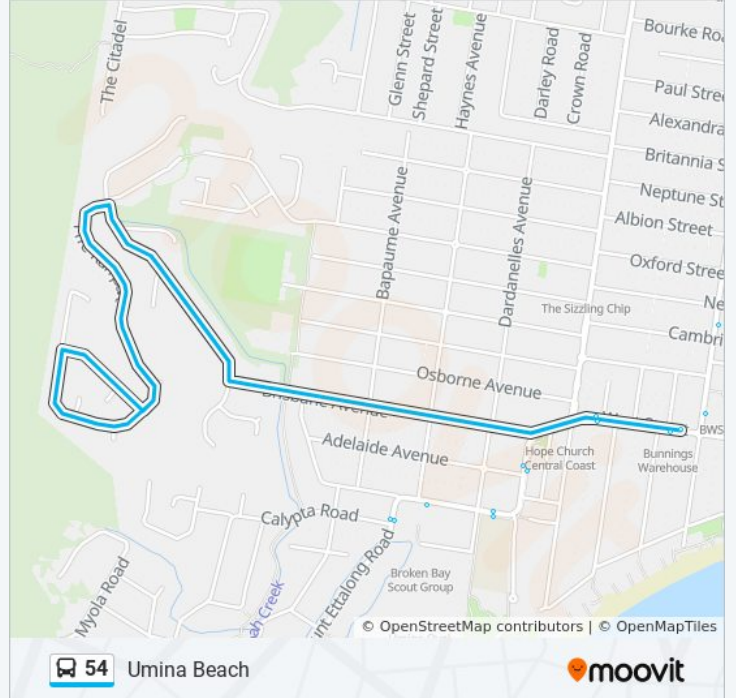

Direction: Umina Beach

69 stops

[VIEW LINE SCHEDULE](#)

- Woy Woy Station, Stand E
- Deepwater Plaza, Railway St
- Railway St at Station St
- Railway St at Melba Rd
- 152 Railway St
- Railway St after Rawson Rd
- Railway St before Macarthur Pde
- MacArthur Pde after Railway St
- Cogra Rd after Walford St
- Cogra Rd at Dunban Rd
- Dunban Rd opp Everglades Country Club
- Dunban Rd at Angler St
- Dunban Rd at Ocean Beach Rd
- Ocean Beach Rd opp Rogers Park
- Peninsula Community Centre, McMasters Rd
- McMasters Rd at Fairview St
- Trafalgar Ave at McMasters Rd
- Trafalgar Ave before Balaclava Ave
- Trafalgar Ave at Waterloo Ave
- Trafalgar Ave at Gallipoli Ave
- Trafalgar Ave at Gwendolen Ave
- Trafalgar Ave at Bourke Rd

Diamond Rd before Beryl Bvd

Beryl Bvd before Coral Cres

Coral Cres opp Beryl Bvd

Coral Cres opp Agate Ave

Coral Cres before Agate Ave

Pearl Beach Dr at Diamond Rd

Pearl Beach Dr opp Jade Pl

Mount Ettalong Rd opp Berrima Cres (Hail & Ride)

Direction: Woy Woy

Stops: 93

Trip Duration: 18 min

Line Summary:

Peninsula Community Centre, McMasters Rd

McMasters Rd at Fairview St

Trafalgar Ave at McMasters Rd

Trafalgar Ave before Balaclava Ave