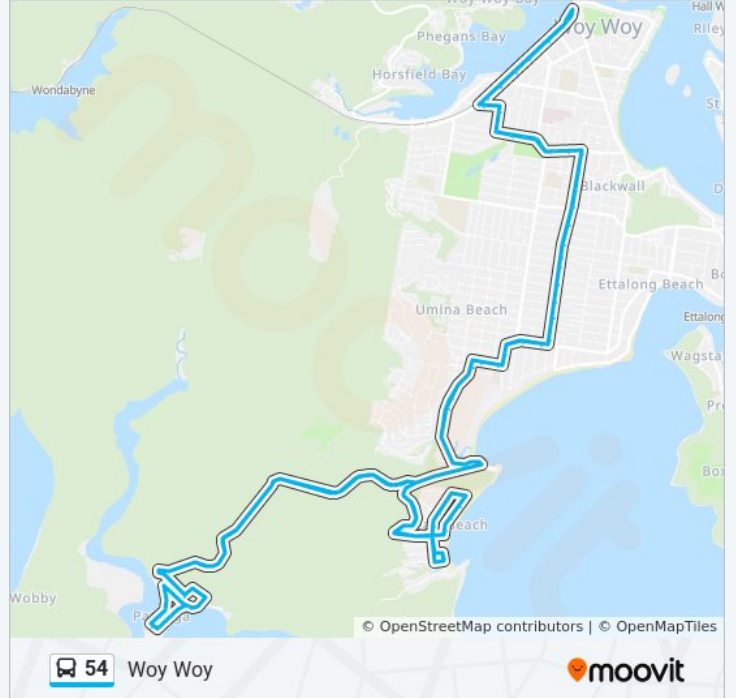

Peninsula Community Centre, McMasters Rd

McMasters Rd at Fairview St

Trafalgar Ave at McMasters Rd

Trafalgar Ave before Balaclava Ave

Trafalgar Ave at Waterloo Ave

Trafalgar Ave at Gallipoli Ave

Trafalgar Ave at Gwendolen Ave

Trafalgar Ave at Bourke Rd

Trafalgar Ave at King St

Trafalgar Ave at Alexandra St

Trafalgar Ave at Neptune St

Trafalgar Ave before Oxford St

Trafalgar Ave after Nelson St

Trafalgar Ave before West St

West St opp Umina Beach Library

West St opp Oscar St

Sydney Ave opp Adelaide Ave

Umina Beach Public School, Horbart Ave

Hobart Ave opp Perth St

Mt Ettalong Rd opp Calypta Rd

Mt Ettalong Rd after Etta Rd

96 Mt Ettalong Rd

Mt Ettalong Rd opp Sylvania Rd

Mt Ettalong Rd at Berrima Cres

Patonga Dr before Bay St

Bay St opp Brisk St

Bay St opp Meroo Ave

Meroo Ave at Patonga St

Patonga St at Brisk St

Patonga St after Brisk St

Patonga St before Jacaranda Ave

Jacaranda Ave before Patonga St

Jacaranda Ave before Bay St