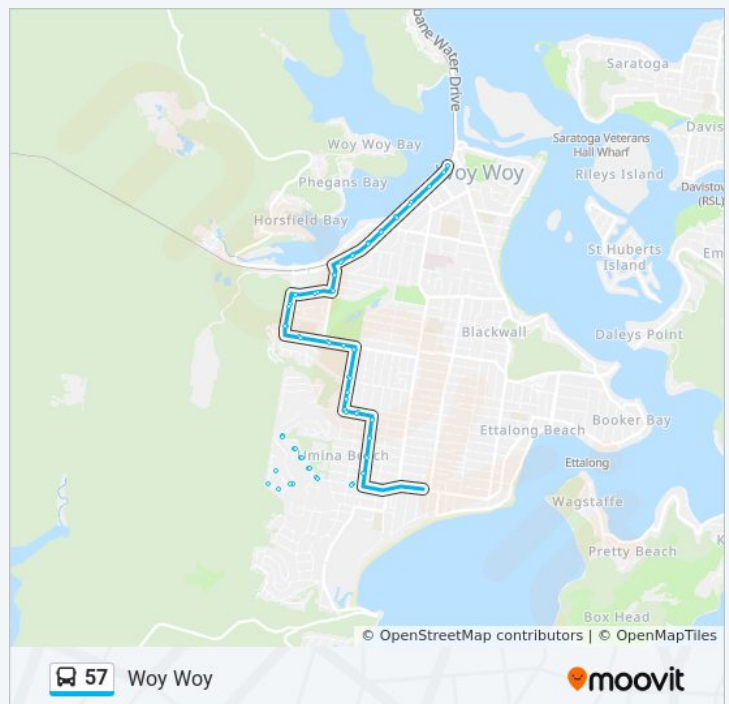

Saturday

08:02 - 19:50

57 bus Info

Direction: Woy Woy

Stops: 68

Trip Duration: 19 min

Line Summary:

Castle Cct after The Bastion

Castle Cct at The Rampart

Greenhaven Dr opp The Rampart

Greenhaven Dr opp The Bartizan

60 Greenhaven Dr

Greenhaven Dr before Brisbane Ave

Brisbane Ave after Greenhaven Dr

Brisbane Ave after Bathurst St

Rabaul Ave at Osborne Ave