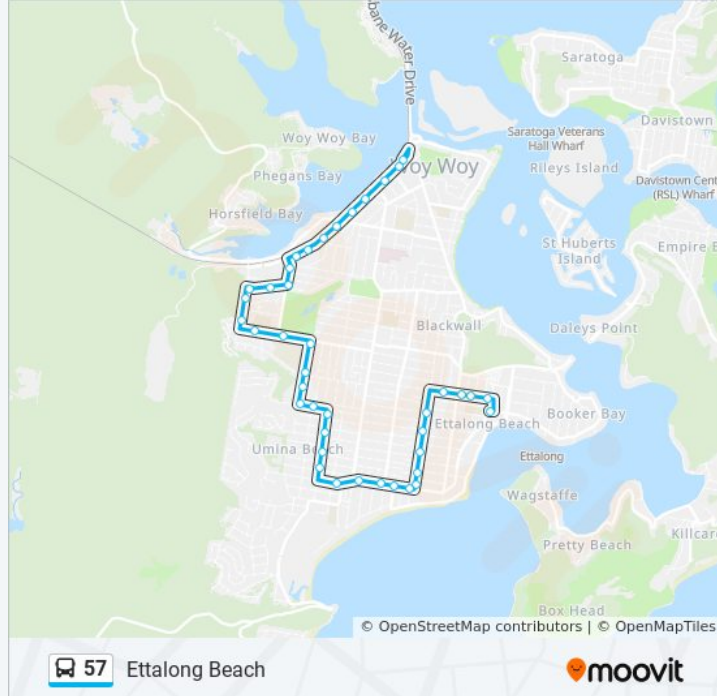

Use the Moovit App to find the closest 57 bus station near you and find out when is the next 57 bus arriving.

Direction: Ettalong Beach

41 stops

[VIEW LINE SCHEDULE](#)

- Woy Woy Station, Stand E
- Deepwater Plaza, Railway St
- Railway St at Station St
- Railway St at Melba Rd
- 152 Railway St
- Railway St after Rawson Rd
- Railway St before Macarthur Pde
- Railway St after Macarthur Pde
- Railway St before Hillview St
- Hillview St at Florida Ave
- Hillview St opp Nambucca Dr
- Nambucca Dr at Lismore Ave
- Nambucca Dr at Shoalhaven Dr
- Shoalhaven Dr at Lismore Ave
- Shoalhaven Dr opp Numby Cl
- Veron Rd opp Naroo Rd
- Veron Rd after Hillview St
- Carpenter St after Veron Rd
- Carpenter St at Ryans Rd
- Carpenter St opp Casuarina Cl
- Carpenter St at Lone Pine Ave
- Lone Pine Dr at Shepard St

57 bus Info

Direction: Ettalong Beach

Stops: 41

Trip Duration: 26 min

Line Summary:

Rabaul Ave after Lone Pine Ave

Rabaul Ave after Birdwood Ave

Rabaul Ave at McEvoy Ave

Springwood St opp Lagoon St

Cooinda Village, Springwood St

Ettalong Bowling Club, Springwood St

Bourke Rd after Collareen St

Bourke Rd after Barrenjoey Rd

Bourke Rd after Coolabah St

Bourke Rd at Myall St

Ocean View Rd at Broken Bay Rd

Direction: Umina Beach

37 stops

[VIEW LINE SCHEDULE](#)

Woy Woy Station, Stand E

Deepwater Plaza, Railway St

Railway St at Station St

Railway St at Melba Rd

152 Railway St