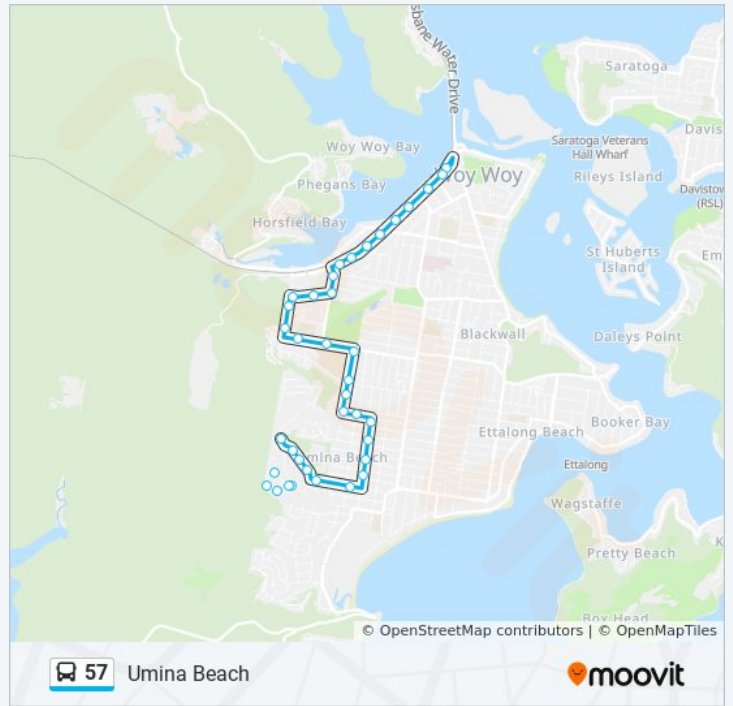

Direction: Umina Beach

37 stops

[VIEW LINE SCHEDULE](#)

Woy Woy Station, Stand E

Deepwater Plaza, Railway St

Railway St at Station St

Railway St at Melba Rd

152 Railway St

57 bus Info

Direction: Umina Beach

Stops: 37

Trip Duration: 18 min

Line Summary:

Hillview St opp Nambucca Dr
 Nambucca Dr at Lismore Ave
 Nambucca Dr at Shoalhaven Dr
 Shoalhaven Dr at Lismore Ave
 Shoalhaven Dr opp Numby Cl
 Veron Rd opp Naroo Rd
 Veron Rd after Hillview St
 Carpenter St after Veron Rd
 Carpenter St at Ryans Rd
 Carpenter St opp Casuarina Cl
 Carpenter St at Lone Pine Ave
 Lone Pine Dr at Shepard St
 Rabaul Ave after Lone Pine Ave
 Rabaul Ave after Birdwood Ave
 Rabaul Ave at McEvoy Ave
 Rabaul Ave before Osborne Ave
 Brisbane Ave before Bathurst St
 Brisbane Ave before Greenhaven Dr
 Greenhaven Dr opp Brisbane Ave
 Greenhaven Dr before The Bartizan
 Greenhaven Dr at The Bartizan
 Greenhaven Dr at The Rampart
 The Rampart at Castle Cct
 Castle Cct at The Postern
 Castle Cct opp Knights Cl
 Castle Cct after The Bastion
 Castle Cct at The Rampart

Direction: Woy Woy

68 stops

[VIEW LINE SCHEDULE](#)

Woy Woy Station, Stand E
 Deepwater Plaza, Railway St

57 bus Time Schedule

Woy Woy Route Timetable:

Sunday	07:34 - 15:34
Monday	04:46 - 21:54
Tuesday	04:46 - 21:54