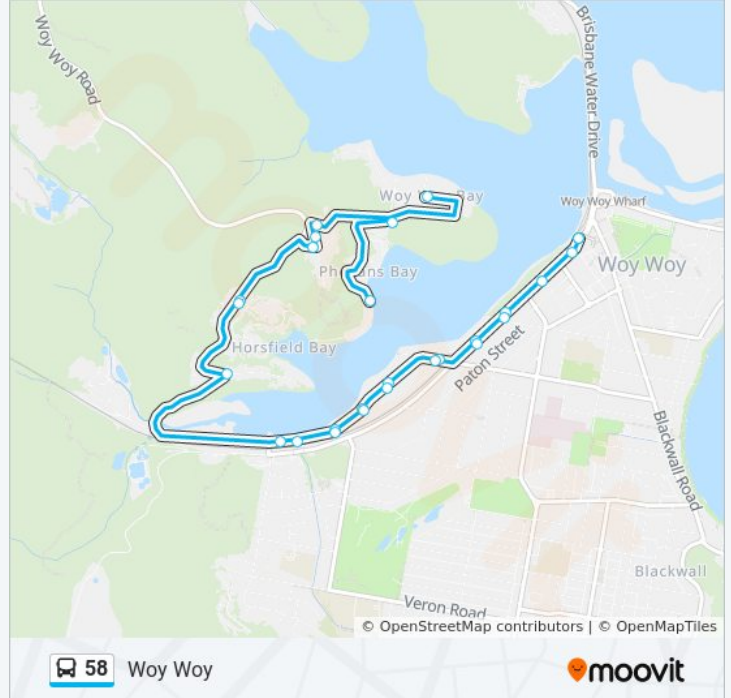

Woy Woy Rd opp Phegan St

Stoney Park, Rawson Rd

Railway St after Rawson Rd

Railway St opp Melba Rd

Woy Woy Station, Stand E

58 bus time schedules and route maps are available in an offline PDF at moovitapp.com. Use the [Moovit App](#) to see live bus times, train schedule or subway schedule, and step-by-step directions for all public transit in Sydney.

[About Moovit](#) • [MaaS Solutions](#) • [Supported Countries](#) • [Mooviter Community](#)

© 2024 Moovit - All Rights Reserved

Check Live Arrival Times