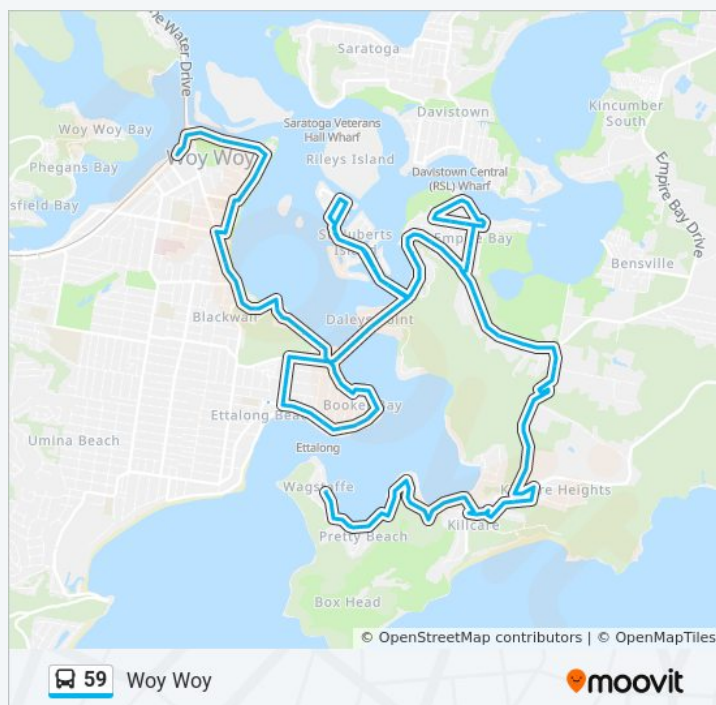

Rickard Rd opp Echuca Rd

Greenfield Rd after Rickard Rd

38 Greenfield Rd

**59 bus Time Schedule**

Woy Woy Route Timetable:

Sunday	Not Operational
Monday	05:34 - 13:05
Tuesday	05:34 - 13:05
Wednesday	05:34 - 13:05
Thursday	05:34 - 13:05
Friday	05:34 - 13:05
Saturday	07:25

**59 bus Info**

**Direction:** Woy Woy

**Stops:** 85

**Trip Duration:** 50 min

**Line Summary:**

Greenfield Rd before Rosella Rd

Empire Bay Dr opp Greenfield Rd

142 Empire Bay Dr