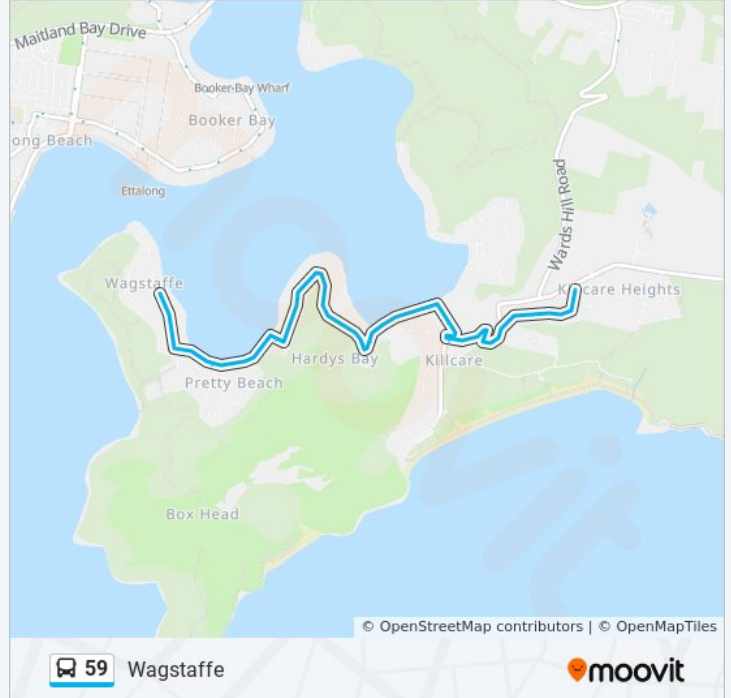

Picnic Pde after Ocean View Rd

Picnic Pde opp Bream Rd

Ettalong Oval, Picnic Pde

Rip Bridge, Maitland Bay Dr

Daley Ave before Tulani Ave

Daley Ave at Helmsman Bvd

2 Helmsman Bvd

Helmsman Bvd opp Barracouta Ave

Helmsman Bvd opp Salacia Cl

Helmsman Bvd opp Nautilus Cres

Helmsman Bvd opp Marina View Pde

Discovery St after Weatherly Pde

Discovery St at Beachfront Pde

Helmsman Bvd at Skiff Pl

Helmsman Bvd at Marina View Pde

Helmsman Bvd before Nautilus Cres

Helmsman Bvd at Salacia Cl

Helmsman Bvd at Barracouta Ave

1 Helmsman Bvd

The Cove Retirement Village, Empire Bay Dr

143 Empire Bay Dr

Empire Bay Dr before Greenfield Rd

Greenfield Rd opp Rosella Rd

56 Heath Rd

Pretty Beach Public School, Heath Rd

Pretty Beach Rd at Oroo St

Wagstaffe Hall, Wagstaffe Ave

**Direction: Woy Woy**

85 stops

[VIEW LINE SCHEDULE](#)

Wagstaffe Hall, Wagstaffe Ave