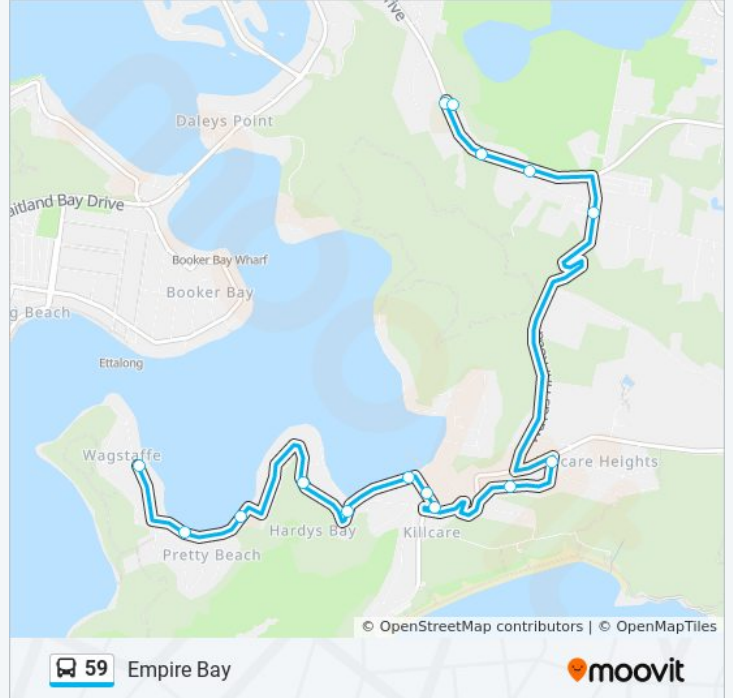

### Direction: Empire Bay

15 stops

[VIEW LINE SCHEDULE](#)

- Wagstaffe Hall, Wagstaffe Ave
- Pretty Beach Rd opp Oroo St
- Heath Rd opp Pretty Beach Public School
- 53 Heath Rd
- Heath Rd before Araluen Dr
- Araluen Dr opp Killcare Rd
- Killcare Rd after Araluen Dr
- Killcare Rd at Nukara Ave
- 23 Manly View Rd
- Hats St at The Scenic Rd
- Wards Hill Rd opp Pomona Rd
- Empire Bay Dr at Poole Cl
- Empire Bay Rd opp 249
- Empire Bay Public School, Empire Bay Dr
- Empire Bay Dr opp Empire Bay Public School

### 59 bus Info

**Direction:** Empire Bay

**Stops:** 15

**Trip Duration:** 15 min

**Line Summary:**

### Direction: Wagstaffe

86 stops

[VIEW LINE SCHEDULE](#)

- Woy Woy Station, Stand D
- Brick Wharf Rd at The Boulevard
- Brick Wharf Rd opp 95
- Brick Wharf Rd opp Sonter Ave
- Woy Woy Bowling Club, Brick Wharf Rd
- North Burge Rd after Brick Wharf Rd
- 118 North Burge Rd
- North Burge Rd opp Robin Gr
- Burge Rd after Park Rd
- Burge Rd at Allfield Rd
- Blackwall Rd opp Terry Ave
- Blackwall Rd opp Alpha Rd
- Blackwall Rd opp McMasters Rd
- Blackwall Rd at Lalina Ave
- Blackwall Rd at Plane St
- Orange Grove Rd opp Uralla Lane
- Orange Grove Rd opp Koonora Ave
- 434 Orange Grove Rd

56 Heath Rd

Pretty Beach Public School, Heath Rd

Pretty Beach Rd at Oroo St

Wagstaffe Hall, Wagstaffe Ave

**Direction: Woy Woy**

85 stops

[VIEW LINE SCHEDULE](#)

Wagstaffe Hall, Wagstaffe Ave