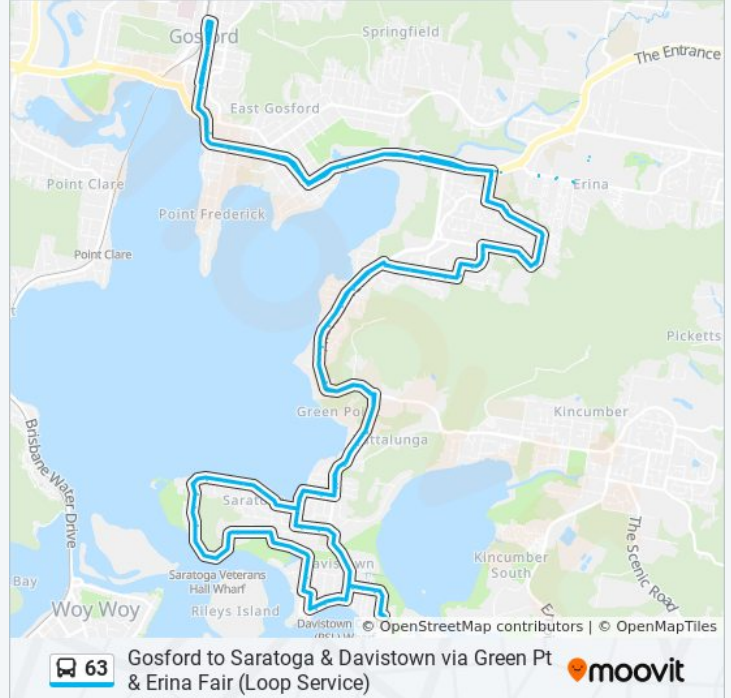

### 63 bus Info

**Direction:** Gosford

**Stops:** 128

**Trip Duration:** 73 min

**Line Summary:**

Karalta Rd after Karalta Lane  
Karalta Rd after Miranda Ave  
Karalta Rd opp Bronzewing Dr  
Erina Fair, Stand C  
Karalta Rd at Bronzewing Dr  
Karalta Rd opp Miranda Ave  
Erina Park, Karalta Rd  
Erina High School, The Entrance Rd  
Ernest St opp Woodport Public School  
James Sea Dr before Verden Cl  
James Sea Dr opp Sandpiper Pl  
James Sea Dr opp Wagtail Pl  
James Sea Dr before Bembooka Rd  
Sun Valley Rd opp Corrella Ave  
Sun Valley Rd at Bellbower Cl  
Greenvale Rd opp Christle St  
Greenvale Rd before Allandale Rd  
Greenvale Rd opp Harmony Cl  
Koolang Rd before Katherine Cres  
Koolang Rd opp Milpera Rd  
Koolang Rd at Beveridge Dr  
Koolang Rd before Avoca Dr  
Avoca Dr at Koolang Rd  
Avoca Dr opp Bayside Dr  
Avoca Dr opp Edgewater Ave  
Avoca Dr after Kanangra St  
Avoca Dr at Aroona Rd  
Avoca Dr opp Elfin Hill Rd  
Avoca Dr opp Davistown Rd  
Davistown Rd after Bourke Ave  
263 Davistown Rd  
Davistown Rd after Elvys Ave  
Davistown Rd at Warilda St

Jirramba Ave at Morrison St

Mimosa Ave after Jirramba Ave

Saratoga Shopping Centre, Village Rd

Steyne Rd before Boona Lane

Steyne Rd at View Pde

Steyne Rd before Brighton Rd

Steyne Rd after Brighton Rd

Steyne Rd opp Willaroo Rd