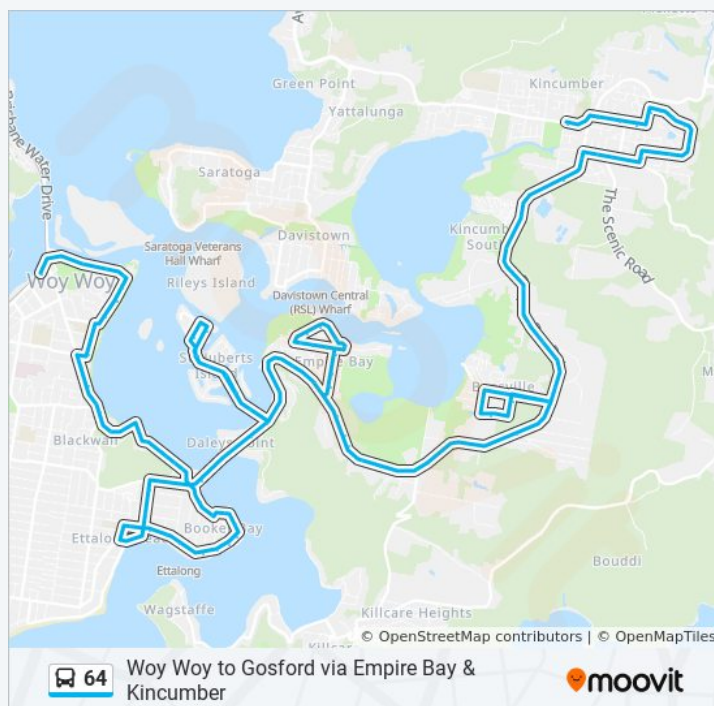

## 64 bus Info

**Direction:** Kincumber

**Stops:** 104

**Trip Duration:** 53 min

**Line Summary:**

Daley Ave at Helmsman Bvd

2 Helmsman Bvd

Helmsman Bvd opp Barracouta Ave