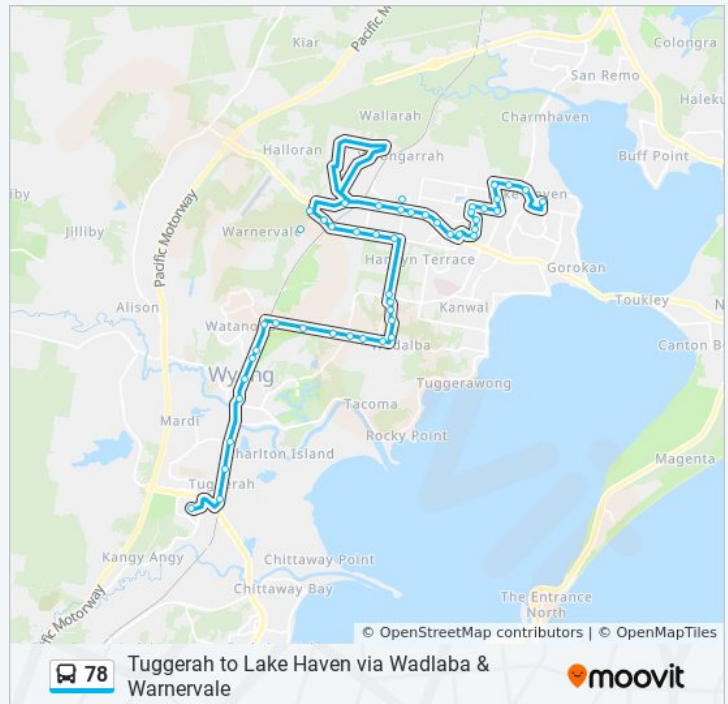

Friday

08:20 - 18:28

Saturday

08:28 - 17:28

78 bus Info

Direction: Tuggerah

Stops: 48

Trip Duration: 36 min

Line Summary:

407 Pacific Hwy

Pacific Hwy opp Lucca Rd

Wyong Golf Club, Pacific Hwy

Pacific Hwy opp Britannia Dr

Pacific Hwy opp 156

Pacific Hwy opp Cutler Dr

Pacific Hwy opp North Rd

Wyong Station, Stand A

Pacific Hwy opp Johnson Rd

Pacific Hwy before Mildon Rd

Tuggerah Station, Pacific Hwy

Westfield Tuggerah, Stand A

Direction: Wyong

44 stops

[VIEW LINE SCHEDULE](#)