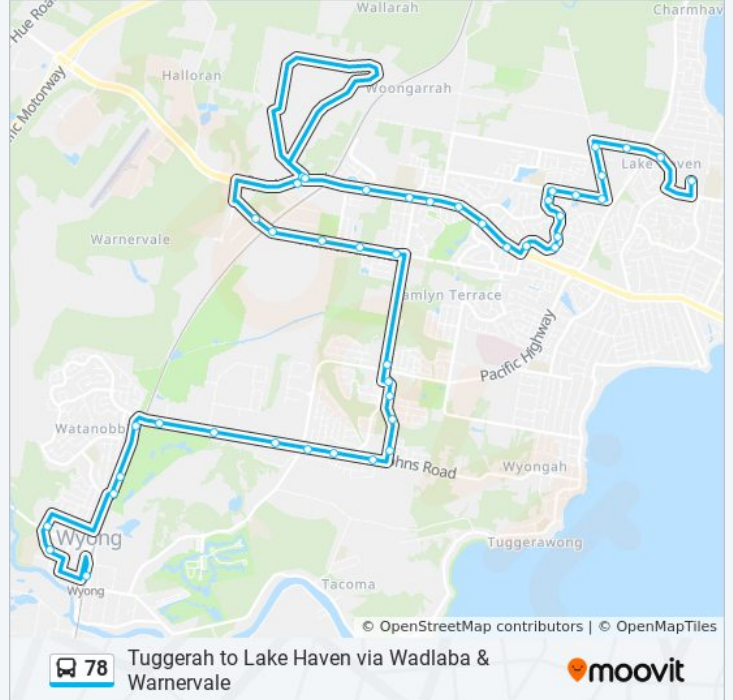

Our Lady Of Loreto Gardens, Minnesota Rd

Sparks Rd before Virginia Rd

Bruce Cres after Sparks Rd

Bruce Cres at Sparks Rd

Sparks Rd opp Bruce Cres

Albert Warner Dr opp Aldenham Rd

Warnervale Rd opp Warnervale Station

Warnervale Rd opp Porters Creek Public School

Warnervale Rd after Virginia Rd

Warnervale Rd before Minnesota Rd

Minnesota Rd before Pacific Hwy

Orchid Way after Figtree Bvd

Wadalba Community School, Orchid Way

Orchid Way at The Ridge

Orchid Way at Kelat Ave

190 Johns Rd

Johns Rd after Melbourne Rd

Johns Rd at Lexington Ave

407 Pacific Hwy

Pacific Hwy opp Lucca Rd

Wyong Golf Club, Pacific Hwy

Pacific Hwy opp Britannia Dr

Pacific Hwy opp 156

Pacific Hwy opp Cutler Dr

Porter St opp TAFE Hunter

Alison Rd opp Wyong High School

Wyong Station, Stand A

78 bus time schedules and route maps are available in an offline PDF at moovitapp.com. Use the [Moovit App](#) to see live bus times, train schedule or subway schedule, and step-by-step directions for all public transit in Sydney.

[About Moovit](#) • [MaaS Solutions](#) • [Supported Countries](#) • [Mooviter Community](#)

© 2024 Moovit - All Rights Reserved

Check Live Arrival Times