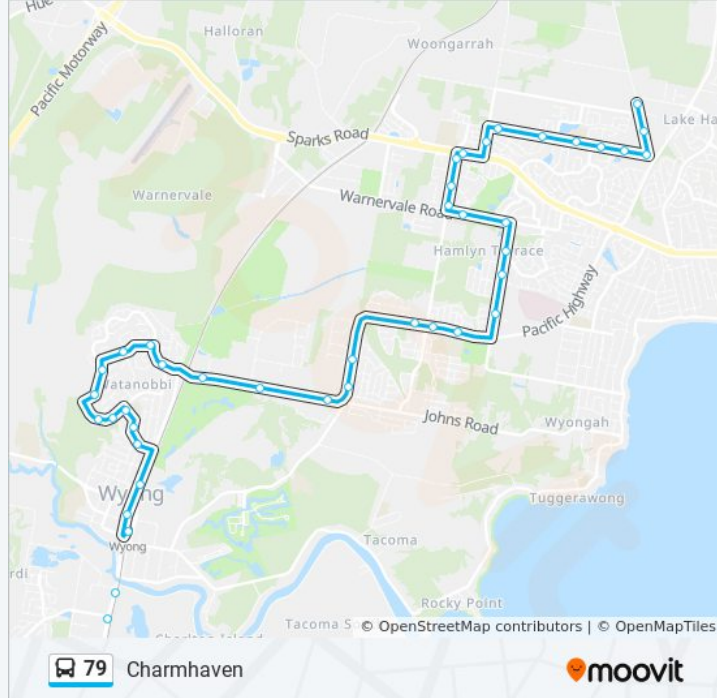

Direction: Charmhaven

Stops: 44

Trip Duration: 23 min

Line Summary:

Pacific Hwy before London Dr

Pacific Hwy after Myrtle Tce

Minnesota Rd after Pacific Hwy

Fairmont Bvd before Rushmore Pl

Louisiana Rd after Fairmont Bvd

Louisiana Rd opp 66

Louisiana Rd at Gleeson Pde

Warnervale Rd opp Monarch Dr

Warnervale Public School, Warnervale Rd

Minnesota Rd after Warnervale Rd

Minnesota Rd after Flakes Way

Our Lady Of Loreto Gardens, Minnesota Rd

Sparks Rd after Mary MacKillop Dr

Hiawatha Rd opp Ridgewood Dr

Warnervale Gardens, Mataram Rd

Mataram Rd at Warrigal Rd

Woongarra Public School, Mataram Rd

Mataram Rd at Forest Oak Rd

13 Mataram Rd

Mataram Rd at Arizona Rd

18-20 Arizona Rd

Arizona Rd opp Chelmsford Rd

Direction: Lake Haven

47 stops

[VIEW LINE SCHEDULE](#)

Westfield Tuggerah, Stand A